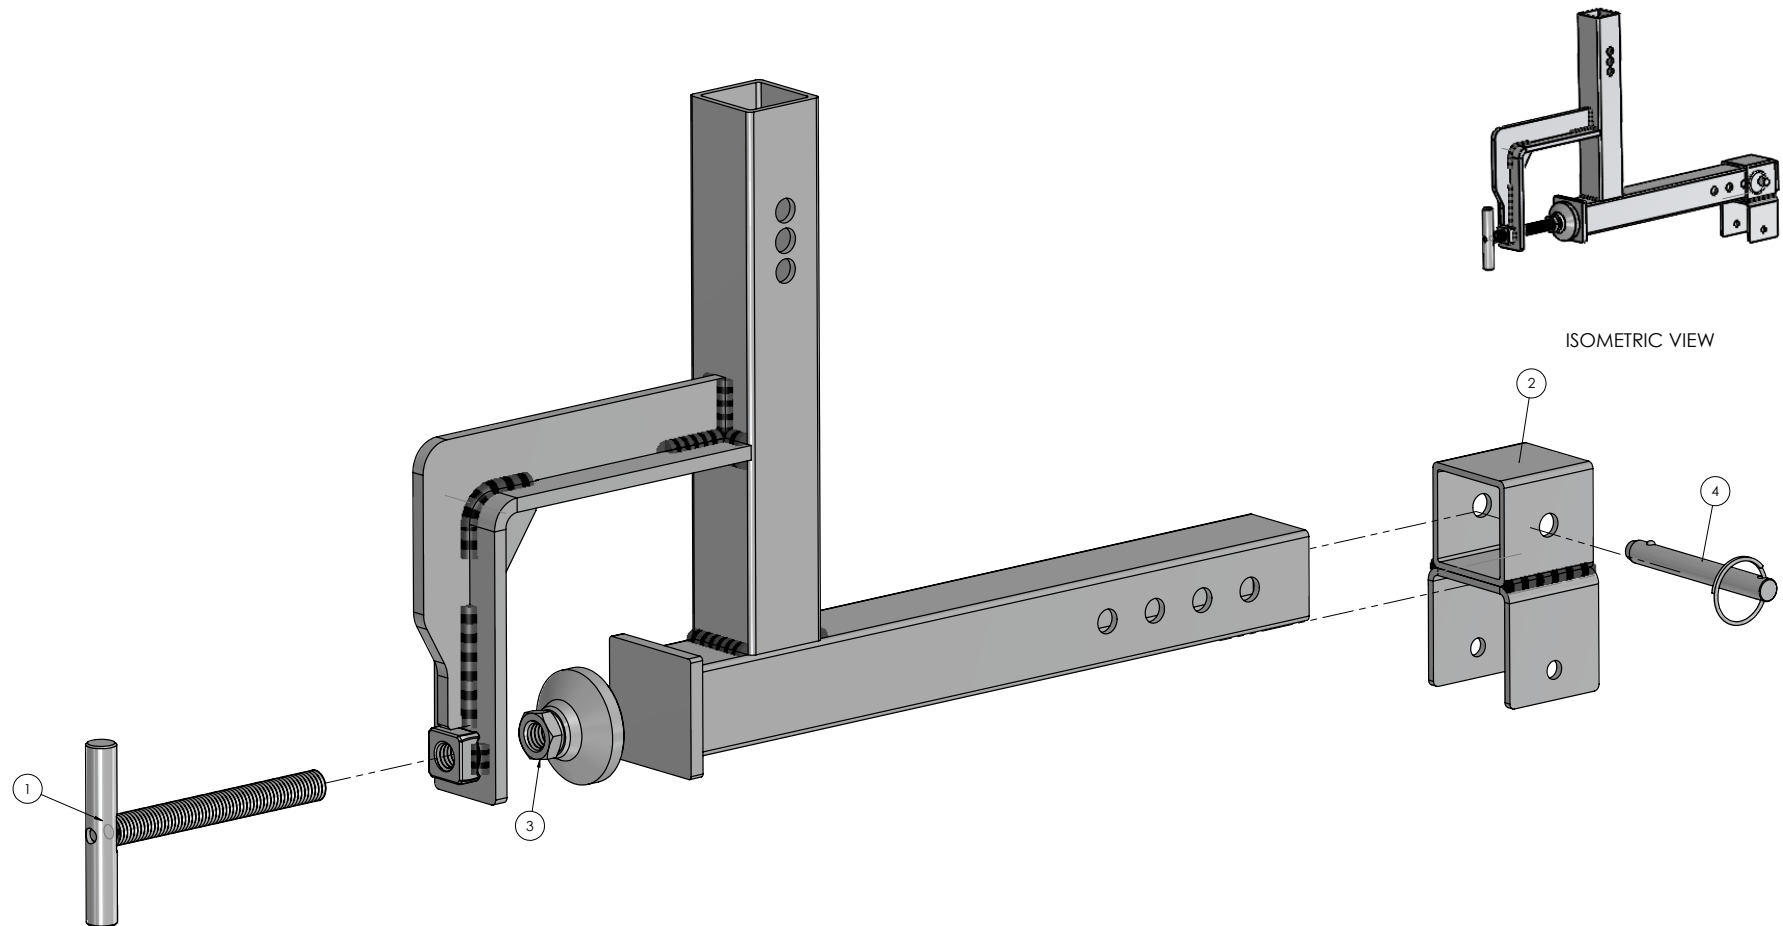

SIDE TRAY CLAMP (STC) MATERIAL #65183740

Item	Stock Number	Model	Description
1	73634140	HB-10-0056	HANDLE, HB-TEE
2	73633440	TR-040	ADAPTER STC
3	6103K221 *	MCMaster-CARR	SWIVEL LEVELING MOUNT
4	98320A386 *	MCMaster-CARR	ZINC-PLATED STEEL RING-GRIP QUICK-RELEASE PIN, 3/8" DIAMETER, 2-5/8" USABLE LENGTH