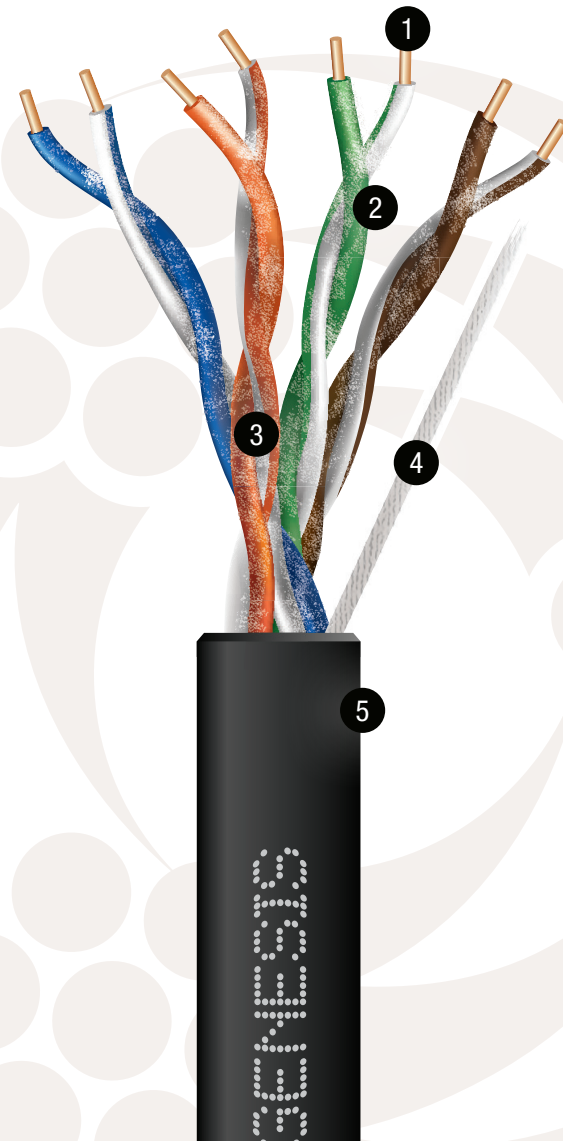

-GENESIS-

Limited-Energy Cable

Category 5e Cable

WATER RESISTANT

APPLICATIONS

Genesis Category 5e Cable offers the ideal choice for basic voice and data networks in residential and light commercial buildings. This water resistant and water-blocked cable safeguards devices from moisture damage and corrosion to ensure uninterrupted performance and longevity.

CONSTRUCTION

1. **Conductor:** Bare Copper conductors for excellent signal transmission and low voltage drop
2. **Insulation:** Polypropylene
3. **Water Blocking:** Super Absorbent Powder
4. **Rip Cord:** Durable rip cord for efficient jacket stripping and removal
5. **Jacket:** Polyethylene, Countdown® Length Markings for easy tracking of usage and remaining cable

CONDUCTOR COLORS BY NUMBER OF PAIRS	
Pair 1: Blue & Blue/White	Pair 2: Orange & Orange/White
Pair 3: Green & Green/White	Pair 4: Brown & Brown/White

-GENESIS-

Limited-Energy Cable

CATEGORY 5E CABLE, WATER RESISTANT