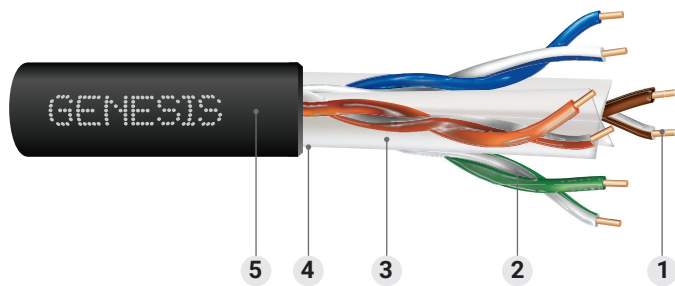

Category 6 Cable

Direct Burial

-GENESIS-

Genesis Category 6 Cables offer the ideal choice for high-performance voice and data networks in residential and commercial buildings. This direct burial rated and water-blocked cable safeguards devices from moisture damage and corrosion to ensure uninterrupted performance and longevity.

Construction

- 1. Conductor:** Bare Copper conductors for excellent signal transmission and low voltage drop
- 2. Insulation:** Polyolefin
- 3. Spline Separator:** Reduces crosstalk for improved performance
- 4. Water Blocking:** Gel
- 5. Jacket:** Polypropylene
Countdown® Length Markings for easy tracking of usage and remaining cable

Applications

- In burial applications with or without conduit
- In outdoor locations, exposed to sunlight and moisture

Specifications

- Direct Burial Rated
- Sunlight Resistant Rated
- REACH/RoHS Compliant
- TIA-568.2-D Category 6
- Rated for 300 Volts
- Rated for -20°C to 60°C