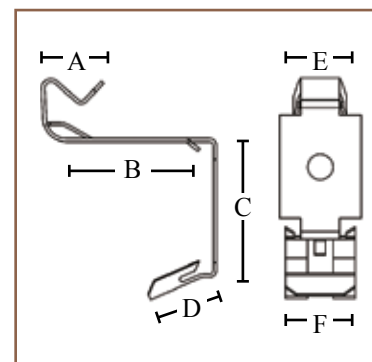

Supports 14-2 to 12-3 MC/AC cables
Includes screw mounting hole to provide additional support

MATERIAL/FINISH

Spring Steel/GEOSEAL™

CERTIFICATIONS

UL Standard: UL 2239

FXC20TZ

PART #	A	B	C	D	E	F	BOX QTY.
FXC20TZ	.672"	1.89"	1.50"	.745"	.882"	.752"	100