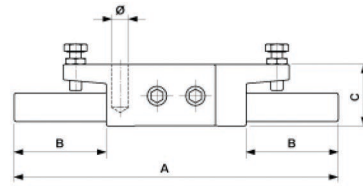

Detachable connector for oval copper tube

Item number D2991-01

Dimensions

\varnothing : Ww 0.5"
A: 211 mm
C: 40 mm
B: 60 mm

Material and weight

Material: Cu

Weight: 0.840 kg

Comments

- For tube connection (on both sides)
- Copper tube oval must be pressed

Southwire™

A COLAS RAIL COMPANY

Contact Us: Transit@southwire.com