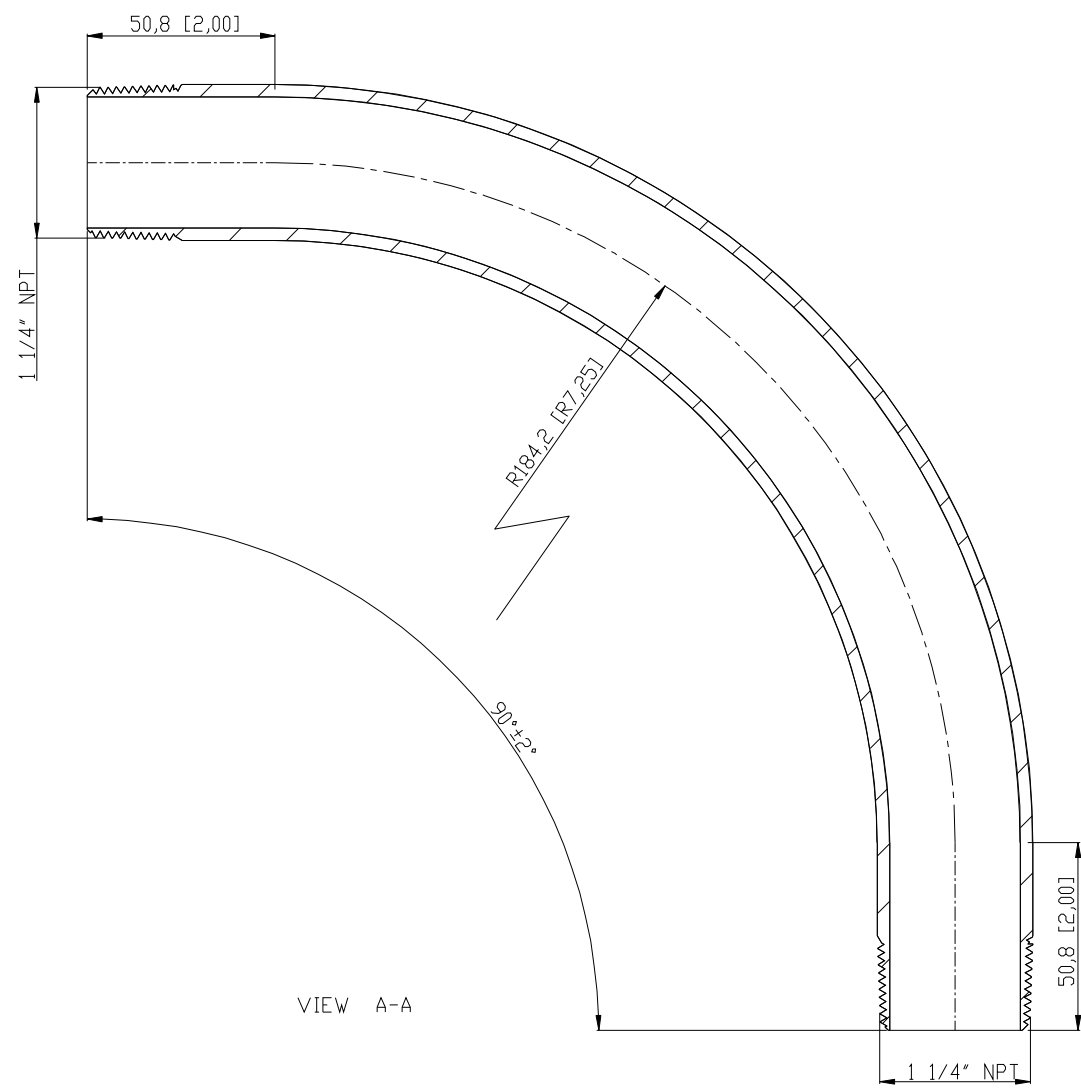

SIDES	BOTTOM
Material: Steel-(C1008-C1018) Galvanized	

F

D

C

B

A

F

D

C

B

A

VIEW A-A

DESCRIPTION
TRADE REFERENCE TERMS

STANDARD PACKING
20 PCS

GARVIN INDUSTRIES		
THREADED RIGID ELBOWS		
SIZE A4	DWG NO. DS-RE-12590	REV B