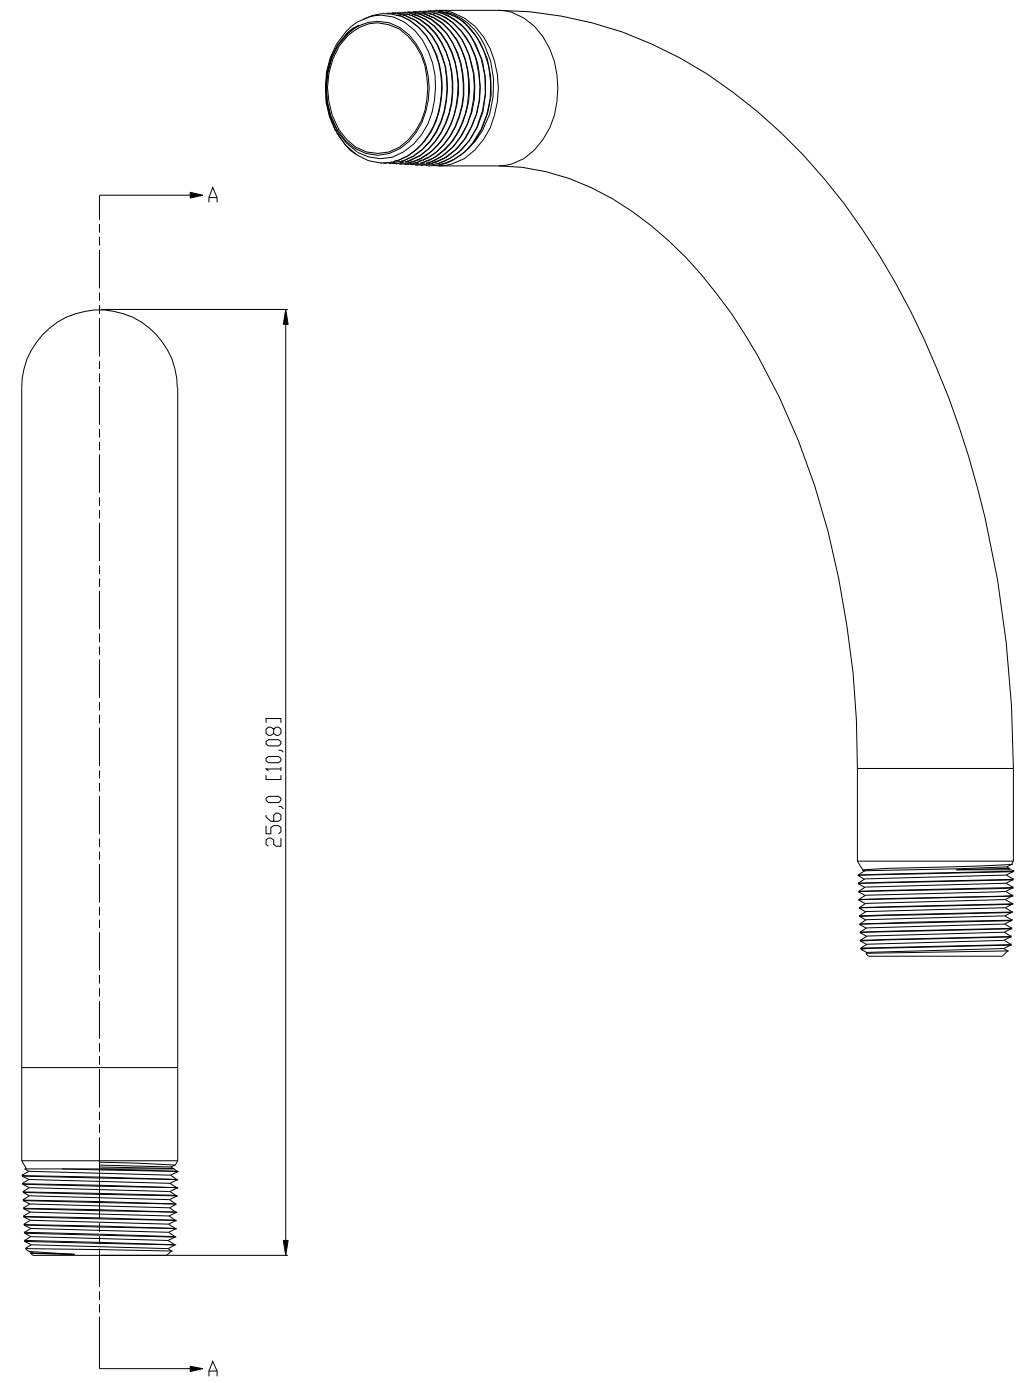

SIDES	BOTTOM
Material: Steel-(C1008-C1018) Galvanized	

F

D

C

B

A

F

D

C

B

A

VIEW A-A

DESCRIPTION
TRADE REFERENCE TERMS

STANDARD PACKING
20 PCS

GARVIN INDUSTRIES		
THREADED RIGID ELBOWS		
SIZE A4	DWG NO. DS-RE-12590	REV B