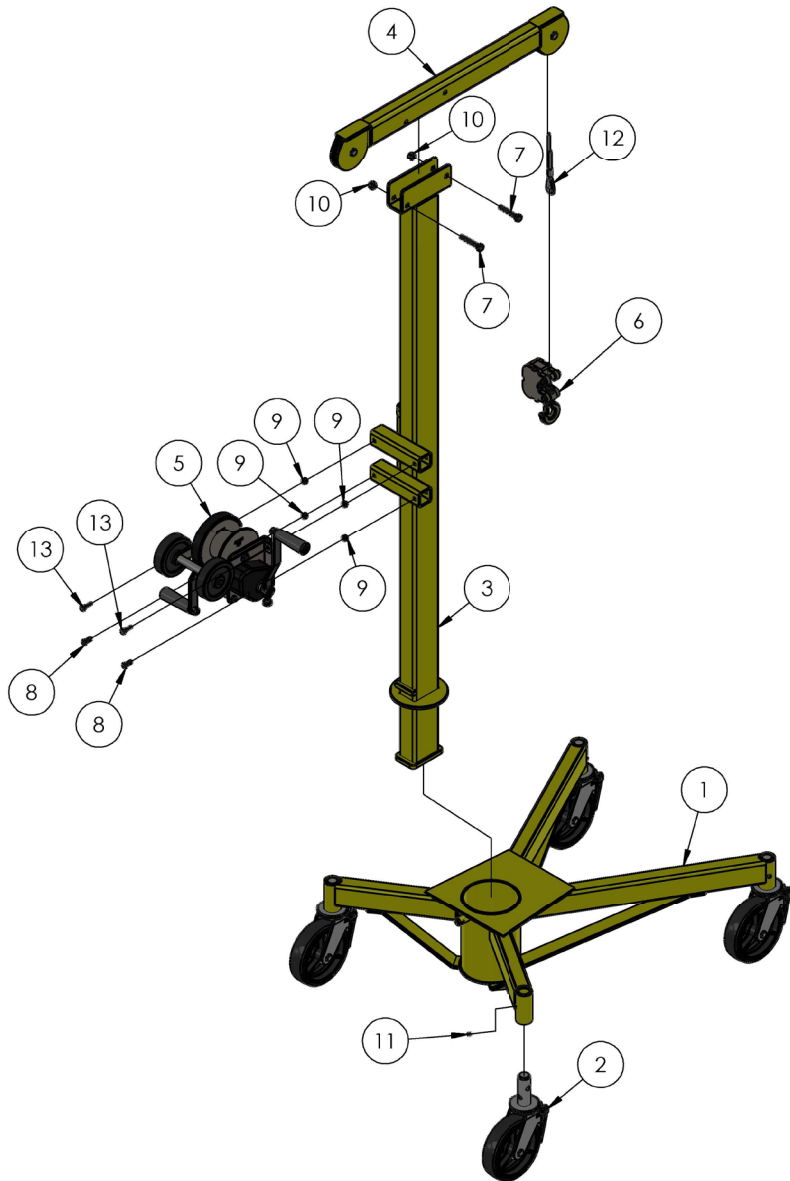

FAB-MATE™ LIFT ASSEMBLY

ITEM NO.	PART NUMBER	DESCRIPTION	QTY.
1	780016	BASE ASSEMBLY, Z & R-100	1
2	779001	CASTER SC-23-8 X 2 RT	4
3	783910	MAST WELDMENT	1
4	783905	TEE HEAD FAB MATE	1
5	784490	NL WINCH ASSEMBLY	1
6	780052	COUNTERWEIGHT, RAB-511	1
7	771142	SCREW, HHC 1/2-13 X 3"	2
8	771107	SCREW, HHC 3/8-16 X 1	2
9	772355	NUT, INSERT LOCK 3/8-16	4
10	772357	NUT, INSERT LOCK 1/2 - 13	2
11	771460	SCREW, SHSS 3/8-16 X 3/8 CUP PT	4
12	783913	LOAD LINE, FAB MATE	1
13	771060	SCREW, HHC 3/8-16X1.25"LN	2

TEE HEAD FAB-MATE™ ASSEMBLY

ITEM NO.	PART NUMBER	DESCRIPTION	QTY.
1	783904	TEE HEAD WELDMENT	1
2	783921	PULLEY ASSEMBLY	2
3	773085	WASHER, BELLEVILLE 1/2"	4
4	771161	SCREW, HHC M12-1.75 X 40	2
5	772800	NUT, INSERT LOCK 12MM	2