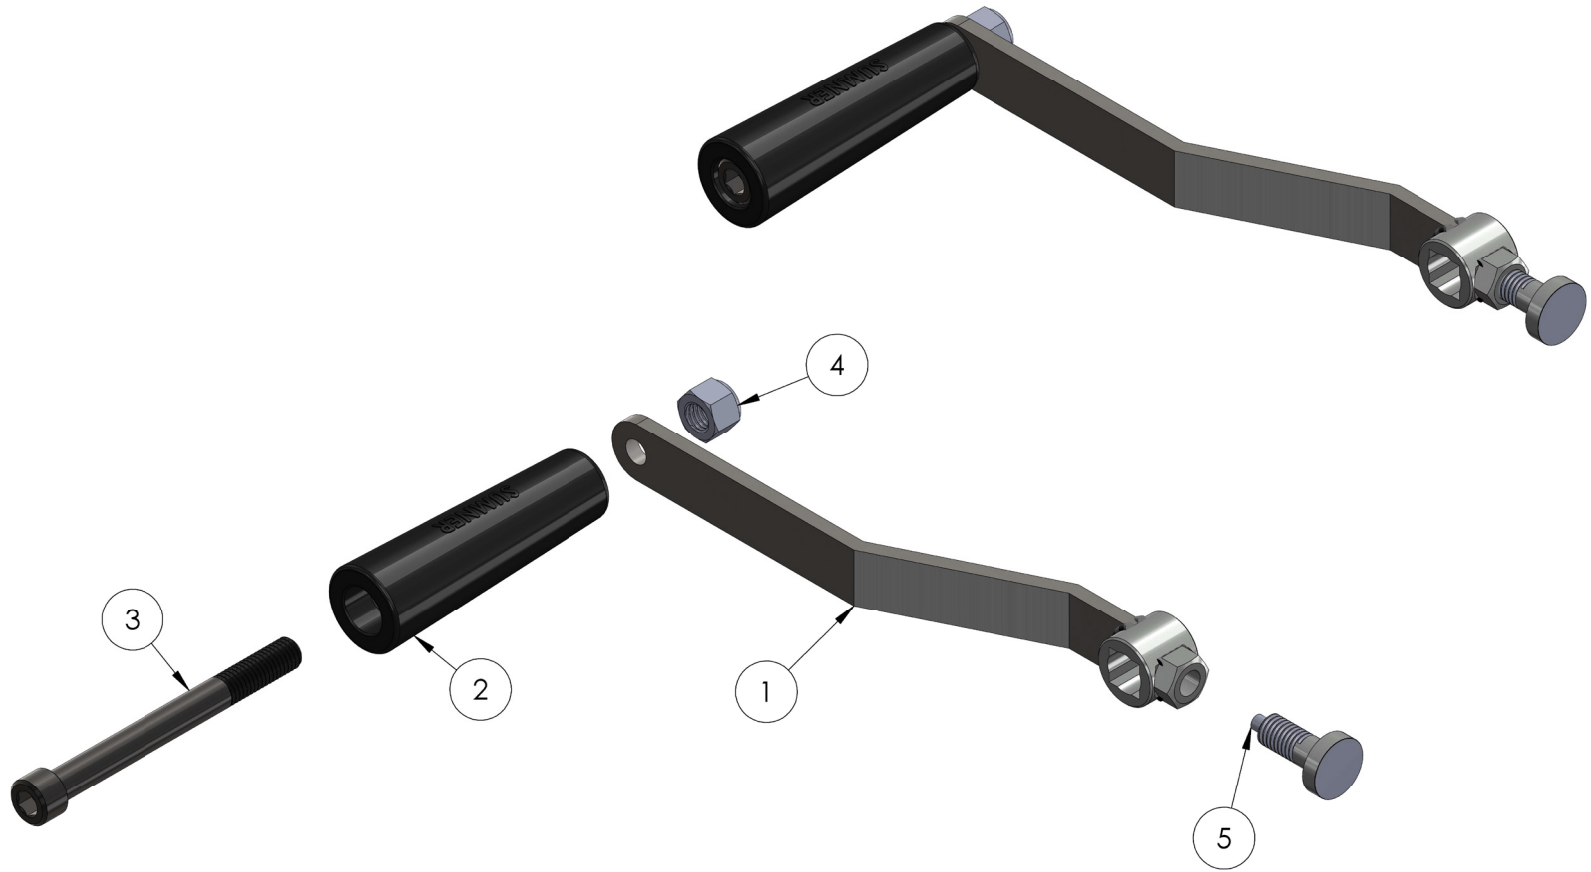

TEE HEAD FAB-MATE™ ASSEMBLY

ITEM NO.	PART NUMBER	DESCRIPTION	QTY.
1	783904	TEE HEAD WELDMENT	1
2	783921	PULLEY ASSEMBLY	2
3	773085	WASHER, BELLEVILLE 1/2"	4
4	771161	SCREW, HHC M12-1.75 X 40	2
5	772800	NUT, INSERT LOCK 12MM	2

COUNTERWEIGHT ASSEMBLY

ITEM	PART NUMBER	DESCRIPTION	QTY
1	780052	COUNTERWEIGHT, RAB-511	1
2	779401	LATCH KIT FOR 404-HOOK	1

NL WINCH ASSEMBLY

ITEM NO.	PART NUMBER	DESCRIPTION	QTY.
1	784492	SIDE PLATE ASSEMBLY-LH, NL WNCH	1
2	784494	SIDE PLATE ASSEMBLY-RH, NL WNCH	1
3	783613	DRUM ASSEMBLY	1
4	783754	DRIVE SHAFT NL WINCH	1
5	784500	SHAFT, HOIST DRUM PINION, SQ END	1
6	783606	DRUM SPACER SHAFT	1
7	783599	SPACER-WINCH SIDE PLATE	1
8	784498	PLATE, INNER BRAKE DISC, NL WINCH	1
9	780212	PLATE, OUTER BRAKE DISC, NL WINCH	1
10	780214	BRAKE RATCHET WJ-15	1
11	783615	BRAKE DISK	2
12	783598	SPACER-RATCHET	1
13	780216	HOIST RATCHET DOG WJ-19	1
14	783612	BRAKE COVER	1
15	783611	GEAR COVER	1
16	784284	WINCH HANDLE ADAPTER	1
17	783757	WINCH HANDLE	2
18	782619	WINCH SHAFT, ROLLER	1
19	783764	SLEEVE, ROLLER SHAFT	1
20	779045	5" PLASTIC WHEEL	2
21	783621	RATCHET DOG SPRING	1
22	776042	SCREW, BHMS #8-32 X 1/2" LN	2
23	771431	SET SCREW 1/4-20 X 5/16"LN FLT PT	2
24	771290	SCREW, FHSC 1/4-20 X 2.25"LN	2
25	771100	SCREW, HHC 3/8-16X1.75" LN	1
26	771111	SCREW, HHC 3/8-16X5.5" LN	1
27	771105	SCREW, HHC 3/8-16X6" LN	1
28	772502	NUT, INSERT JAM 5/16-18	1
29	772355	NUT, INSERT LOCK 3/8-16	2
30	772375	NUT, INSERT JAM 5/8 -16	1
31	773040	WASHER, FLAT 3/8"	3
32	773631	WASHER, FLAT 3/8"	1
33	773085	WASHER, BELLEVILLE 1/2"	2
34	776072	RING, EXTERNAL RETAINING 1/2"	2

WINCH HANDLE ASSEMBLY

ITEM NO.	PART NUMBER	DESCRIPTION	QTY.
1	783756	WINCH HANDLE WELDMENT	1
2	780182	WINCH HANDLE SLEEVE	1
3	771254	SCREW, SHC 1/2 -13 X 5"LN	1
4	772358	NUT, INSERT JAM 1/2 -13	1
5	774180	SPRING PLUNGER, M 1/4 DIA.	1