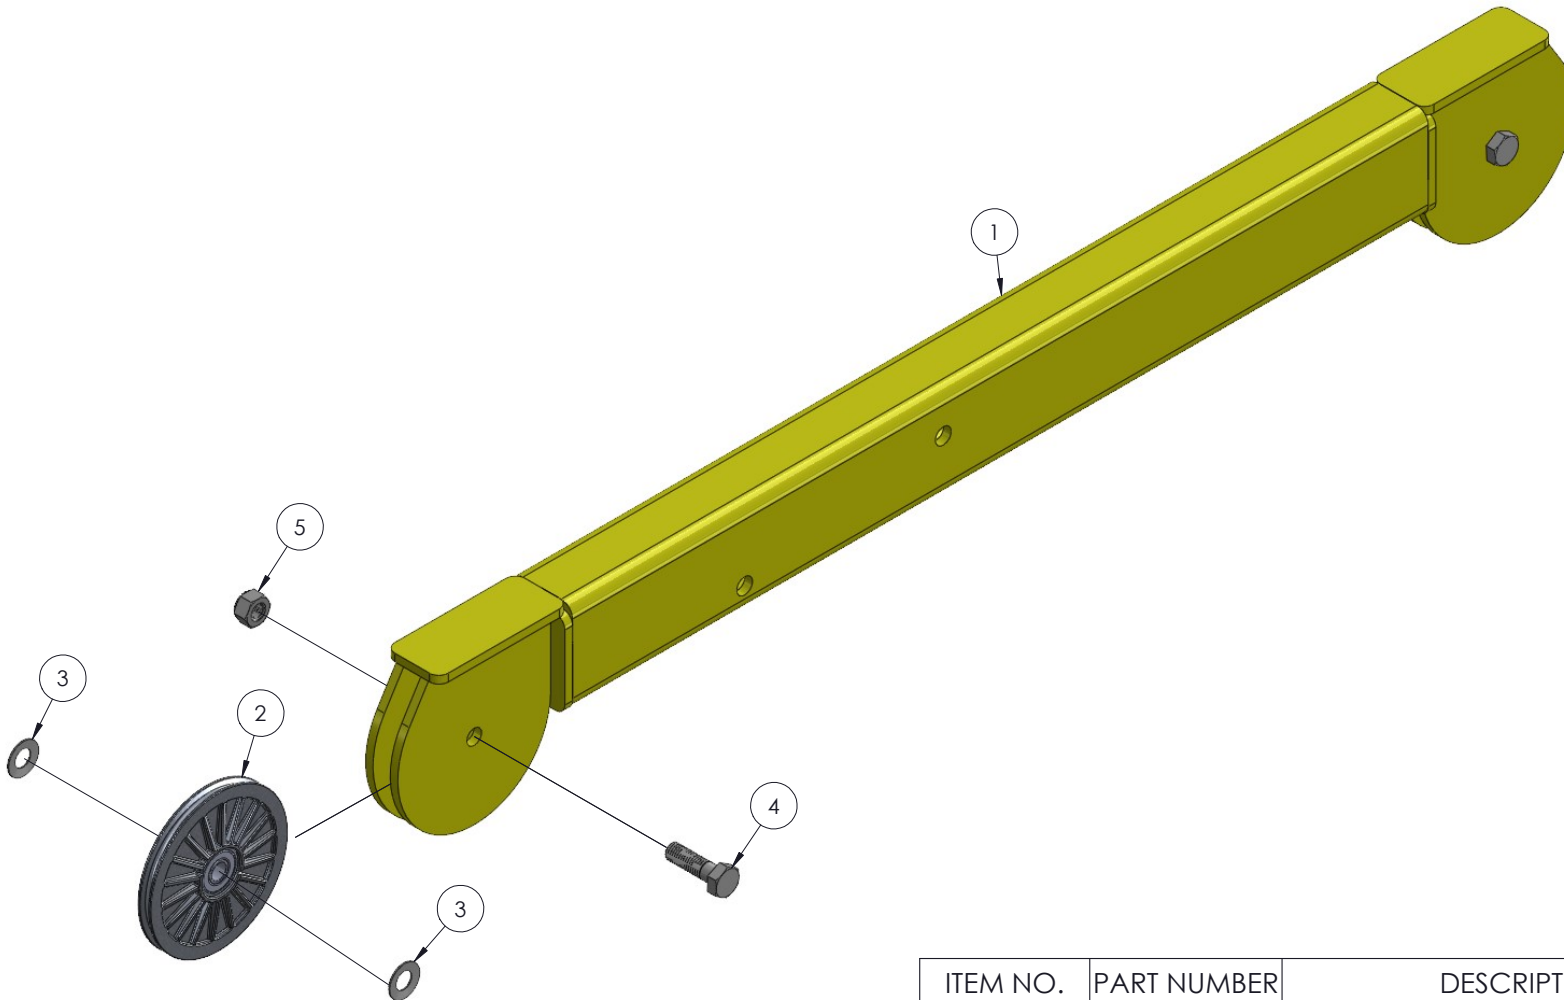

FAB-MATE™ LIFT ASSEMBLY

ITEM NO.	PART NUMBER	DESCRIPTION	QTY.
1	780016	BASE ASSEMBLY, Z & R-100	1
2	779001	CASTER SC-23-8 X 2 RT	4
3	783910	MAST WELDMENT	1
4	783905	TEE HEAD FAB MATE	1
5	784490	NL WINCH ASSEMBLY	1
6	780052	COUNTERWEIGHT, RAB-511	1
7	771142	SCREW, HHC 1/2-13 X 3"	2
8	771107	SCREW, HHC 3/8-16 X 1	2
9	772355	NUT, INSERT LOCK 3/8-16	4
10	772357	NUT, INSERT LOCK 1/2 - 13	2
11	771460	SCREW, SHSS 3/8-16 X 3/8 CUP PT	4
12	783913	LOAD LINE, FAB MATE	1
13	771060	SCREW, HHC 3/8-16X1.25"LN	2

TEE HEAD FAB-MATE™ ASSEMBLY

ITEM NO.	PART NUMBER	DESCRIPTION	QTY.
1	783904	TEE HEAD WELDMENT	1
2	783921	PULLEY ASSEMBLY	2
3	773085	WASHER, BELLEVILLE 1/2"	4
4	771161	SCREW, HHC M12-1.75 X 40	2
5	772800	NUT, INSERT LOCK 12MM	2