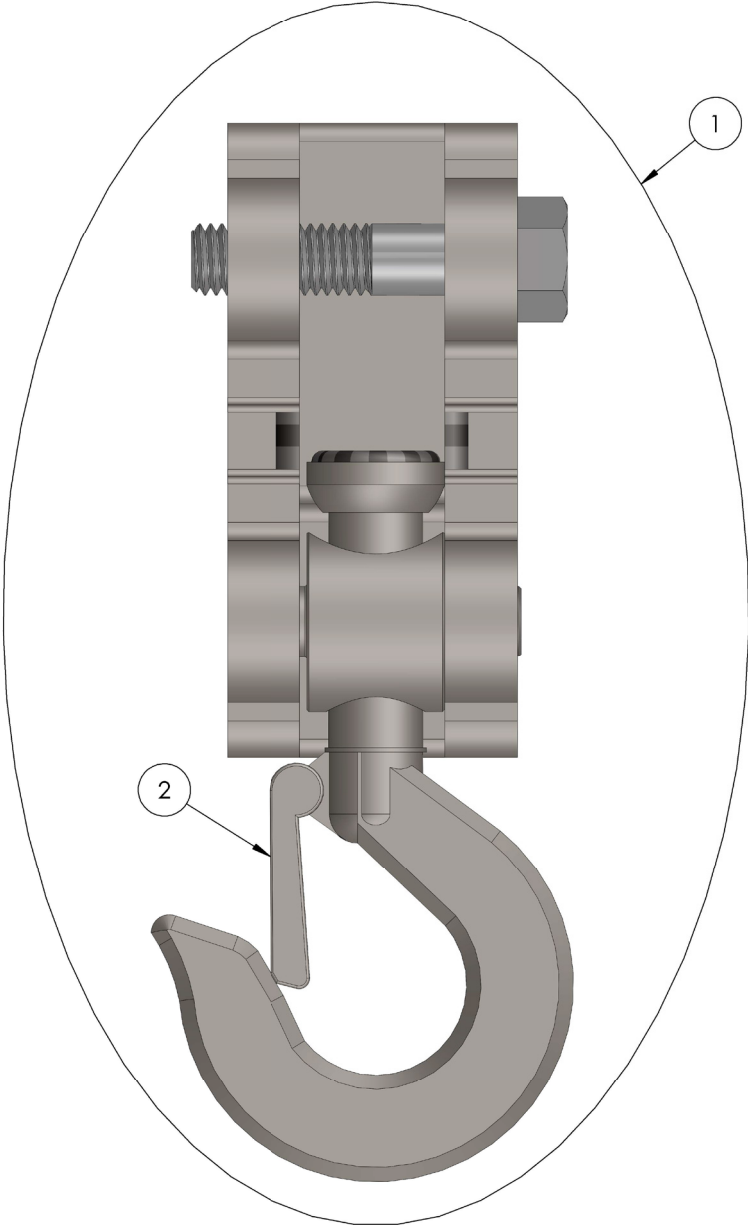

COUNTERWEIGHT ASSEMBLY

ITEM	PART NUMBER	DESCRIPTION	QTY
1	780052	COUNTERWEIGHT, RAB-511	1
2	779401	LATCH KIT FOR 404-HOOK	1