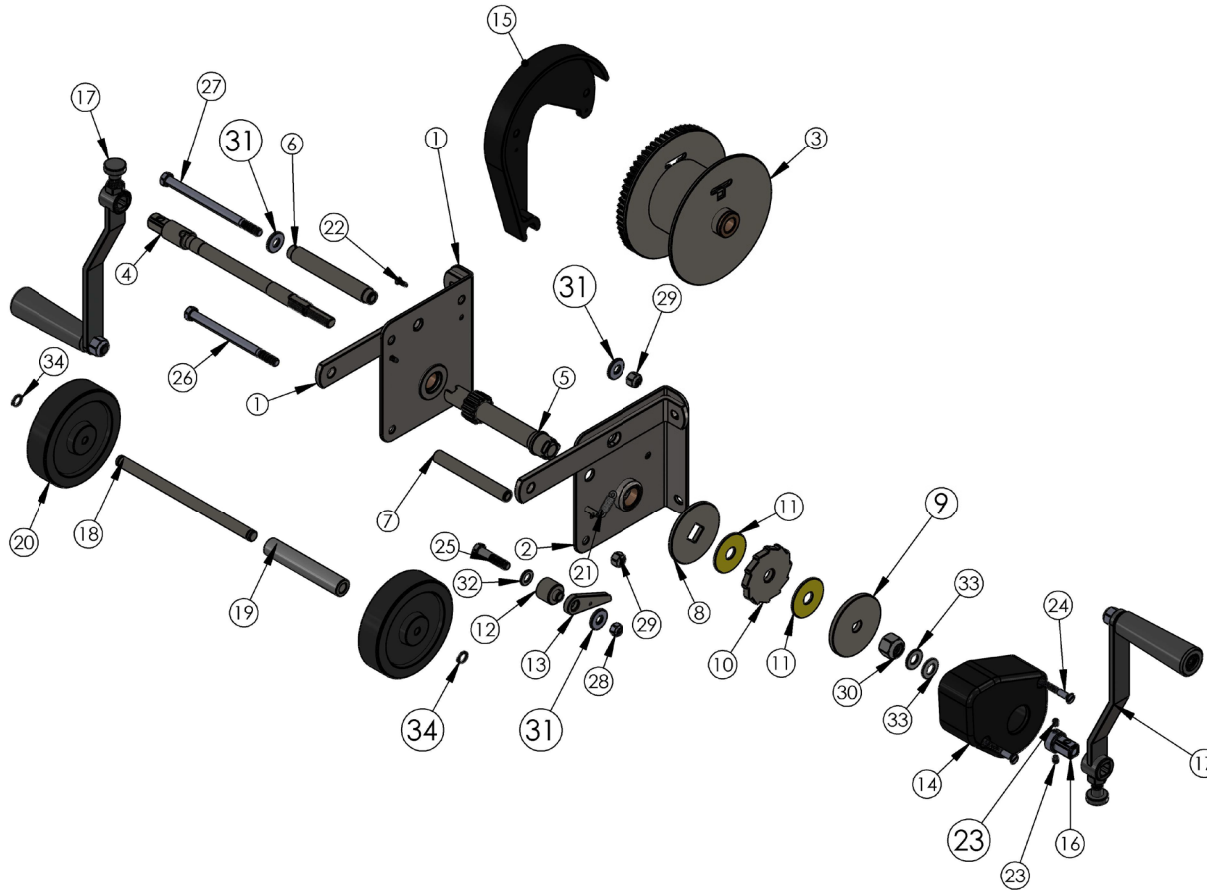

TEE HEAD FAB-MATE™ ASSEMBLY

ITEM NO.	PART NUMBER	DESCRIPTION	QTY.
1	783904	TEE HEAD WELDMENT	1
2	783921	PULLEY ASSEMBLY	2
3	773085	WASHER, BELLEVILLE 1/2"	4
4	771161	SCREW, HHC M12-1.75 X 40	2
5	772800	NUT, INSERT LOCK 12MM	2

COUNTERWEIGHT ASSEMBLY

ITEM	PART NUMBER	DESCRIPTION	QTY
1	780052	COUNTERWEIGHT, RAB-511	1
2	779401	LATCH KIT FOR 404-HOOK	1

NL WINCH ASSEMBLY

ITEM NO.	PART NUMBER	DESCRIPTION	QTY.
1	784492	SIDE PLATE ASSEMBLY-LH, NL WNCH	1
2	784494	SIDE PLATE ASSEMBLY-RH, NL WNCH	1
3	783613	DRUM ASSEMBLY	1
4	783754	DRIVE SHAFT NL WINCH	1
5	784500	SHAFT, HOIST DRUM PINION, SQ END	1
6	783606	DRUM SPACER SHAFT	1
7	783599	SPACER-WINCH SIDE PLATE	1
8	784498	PLATE, INNER BRAKE DISC, NL WINCH	1
9	780212	PLATE, OUTER BRAKE DISC, NL WINCH	1
10	780214	BRAKE RATCHET WJ-15	1
11	783615	BRAKE DISK	2
12	783598	SPACER-RATCHET	1
13	780216	HOIST RATCHET DOG WJ-19	1
14	783612	BRAKE COVER	1
15	783611	GEAR COVER	1
16	784284	WINCH HANDLE ADAPTER	1
17	783757	WINCH HANDLE	2
18	782619	WINCH SHAFT, ROLLER	1
19	783764	SLEEVE, ROLLER SHAFT	1
20	779045	5" PLASTIC WHEEL	2
21	783621	RATCHET DOG SPRING	1
22	776042	SCREW, BHMS #8-32 X 1/2" LN	2
23	771431	SET SCREW 1/4-20 X 5/16"LN FLT PT	2
24	771290	SCREW, FHSC 1/4-20 X 2.25"LN	2
25	771100	SCREW, HHC 3/8-16X1.75" LN	1
26	771111	SCREW, HHC 3/8-16X5.5" LN	1
27	771105	SCREW, HHC 3/8-16X6" LN	1
28	772502	NUT, INSERT JAM 5/16-18	1
29	772355	NUT, INSERT LOCK 3/8-16	2
30	772375	NUT, INSERT JAM 5/8 -16	1
31	773040	WASHER, FLAT 3/8"	3
32	773631	WASHER, FLAT 3/8"	1
33	773085	WASHER, BELLEVILLE 1/2"	2
34	776072	RING, EXTERNAL RETAINING 1/2"	2

WINCH HANDLE ASSEMBLY

ITEM NO.	PART NUMBER	DESCRIPTION	QTY.
1	783756	WINCH HANDLE WELDMENT	1
2	780182	WINCH HANDLE SLEEVE	1
3	771254	SCREW, SHC 1/2 -13 X 5"LN	1
4	772358	NUT, INSERT JAM 1/2 -13	1
5	774180	SPRING PLUNGER, M 1/4 DIA.	1