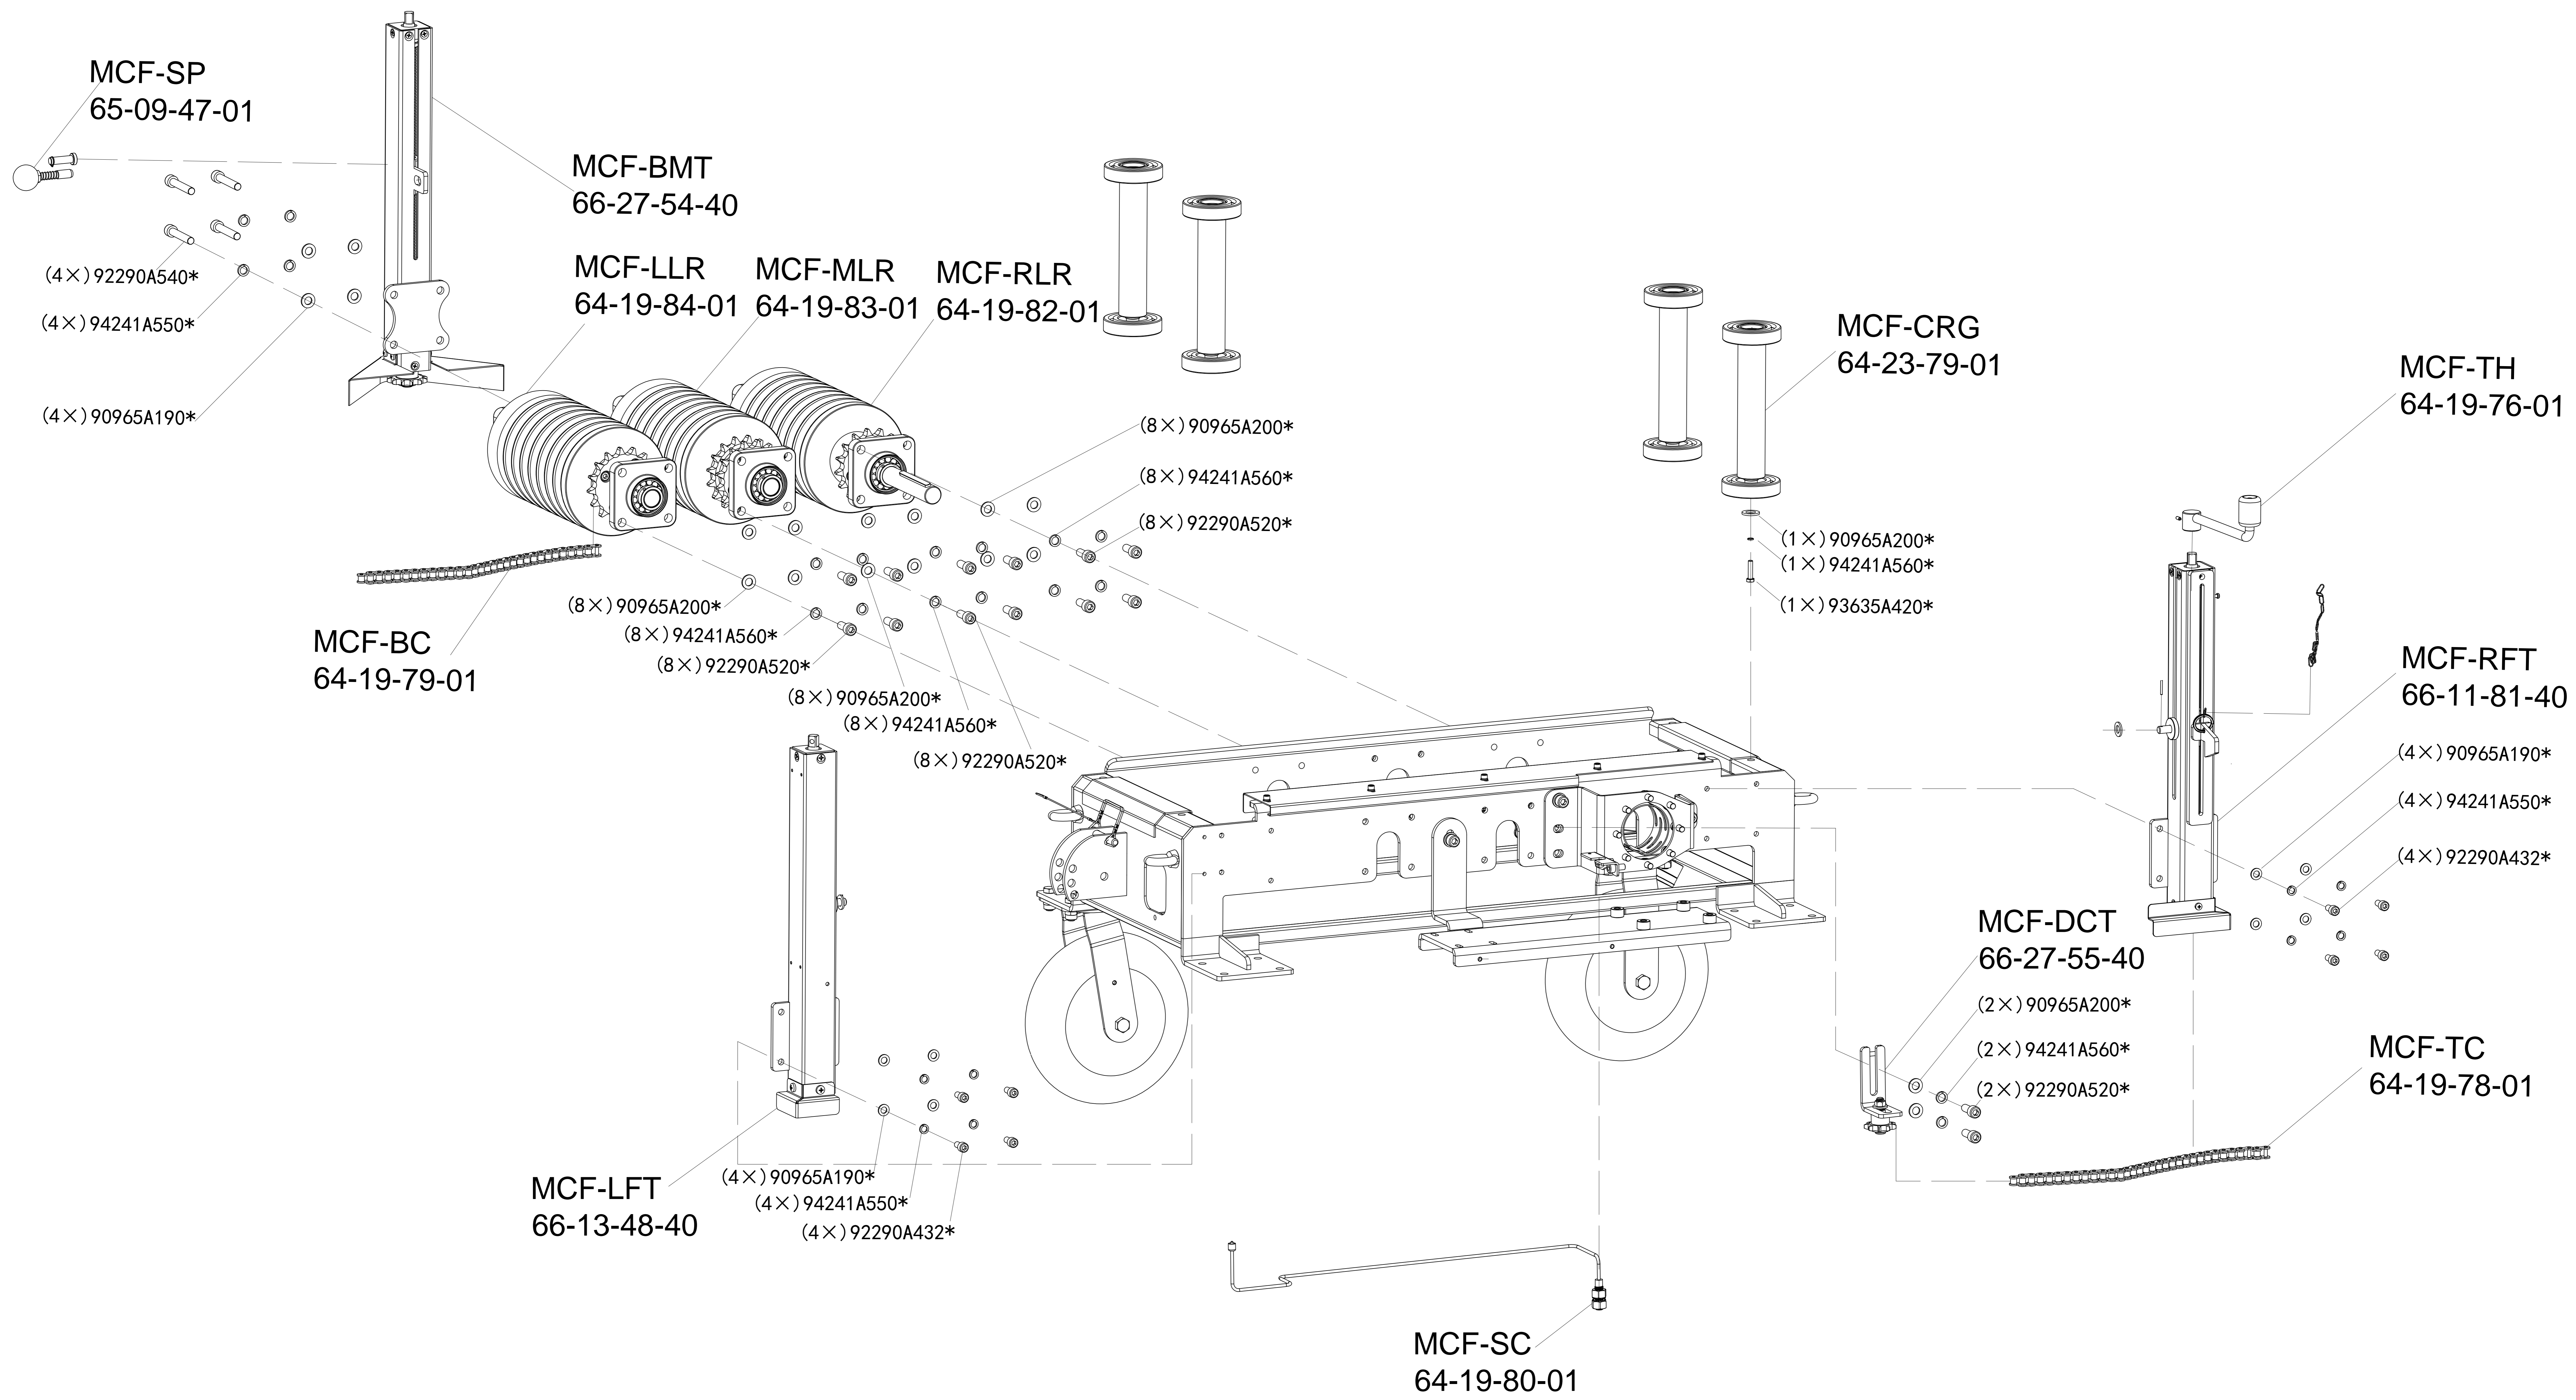

\*McMaster Carr Part Number

MCF-FMS  
66-27-65-40

(2 ×) 94241A570\*

(2 ×) 90965A210\*

(2 ×) 94500A250\*

MCF-TR  
66-27-52-40

(2 ×) 94241A570\*

(2 ×) 90965A210\*

(2 ×) 94500A250\*

MCF-HLR  
66-11-73-40

(2 ×) 90965A200\*

(2 ×) 94241A560\*

(2 ×) 92290A512\*

\*McMaster Carr Part Number

\*McMaster Carr Part Number