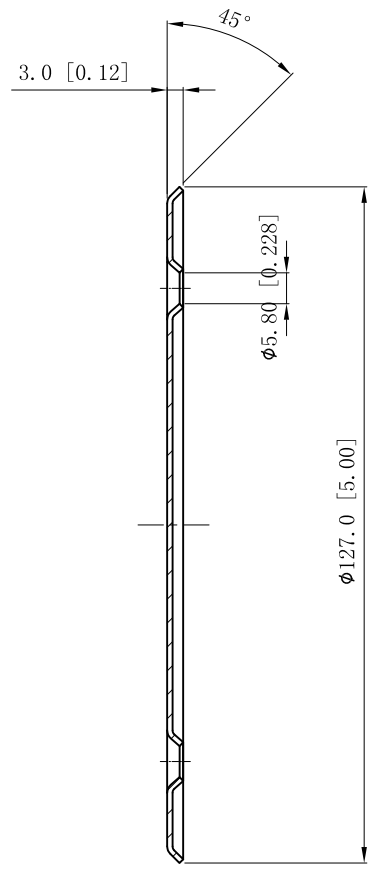

SIDES	BOTTOM
2 PCS 8-32×1 3/4 Screws Pack In Poly-bag Separately	
Material:Steel-0.0276"-C.R.S Powder Coating White	

VIEW A-A

This data sheet is for reference only .GARVIN INDUSTRIES reserves the right to make changes to the design without prior notice.

DESCRIPTION
TRADE REFERENCE TERMS

STANDARD PACKING	<h1>GARVIN INDUSTRIES</h1>		
25 PCS			
	TITLE	5" ROUND CEILING BLANKS	
	SIZE	DWG NO.	REV
	A4	CBC-350	B
	DATA SHEET		
	www.garvinindustries.com		