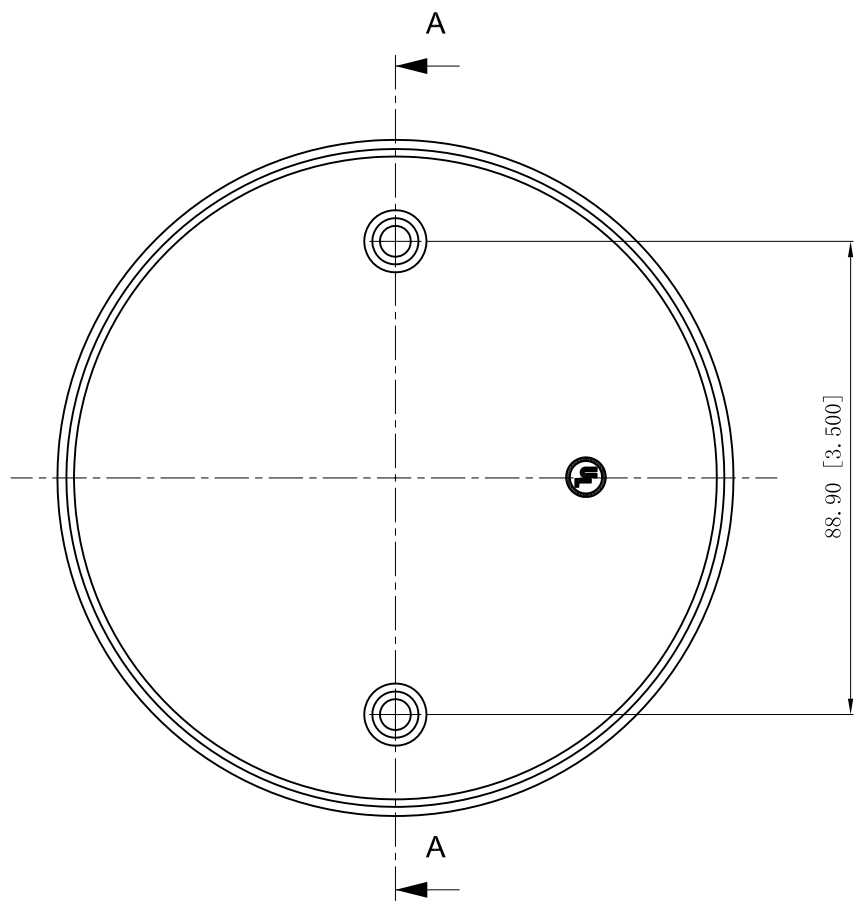

SIDES	BOTTOM
2 PCS 8-32×1 3/4 Screws Pack In Poly-bag Separately	
Material:Steel-0.0276"-C.R.S Powder Coating White	

VIEW A-A

This data sheet is for reference only .GARVIN INDUSTRIES reserves the right to make changes to the design without prior notice.

DESCRIPTION
TRADE REFERENCE TERMS

STANDARD PACKING	<h1>GARVIN INDUSTRIES</h1>		
25 PCS			
	TITLE	5" ROUND CEILING BLANKS	
	SIZE	DWG NO.	REV
	A4	CBC-350	B
	DATA SHEET		
	www.garvinindustries.com		