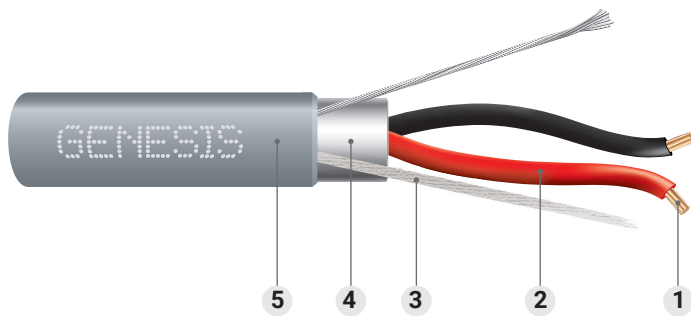

Multiconductor Shielded Cable Riser

-GENESIS-

Genesis Shielded Multiconductor Cables offer a versatile solution for various applications. These shielded cables minimize electrical noise and interference to protect sensitive signals.

Construction

- 1. Conductor:** Bare Copper conductors for excellent conductivity and low voltage drop
- 2. Insulation:** Polypropylene
- 3. Rip Cord:** Durable rip cord for efficient jacket stripping and removal
- 4. Shield:** Foil shield over all conductors
- 5. Jacket:** Plenum PVC
Countdown® Length Markings for easy tracking of usage and remaining cable

Applications

- Installed in a metal raceway that complies with 300.22(B)
- Supported by solid bottom metal cable trays with solid metal covers
- In risers
- Within buildings in other than air-handling spaces and risers
- Exposed to sunlight

Specifications

- UL 1666 – Riser Rated
- CSA C22.2 No. 2556 – FT4 Rated
- UL 444 – Communication Cables, Type CMR (22 AWG - 16 AWG)
- UL 1424 – Cables for Power-Limited Fire-Alarm Circuits, Type FPLR
- UL 13 – Power-Limited Circuit Cables, Type CL3R
- Sunlight Resistant Rated
- REACH/RoHS Compliant
- Rated for 300 Volts
- Rated for -20°C to 75°C