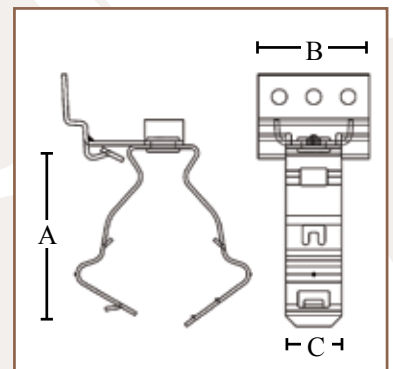

### FEATURES

- Supports 1/2" and 3/4" EMT
- Clip rotates 360° for easy positioning
- Secures to stud with screws
- Snap-close clip

### CERTIFICATIONS

UL Standard: UL 2239

350812MTZ

PART #	A	B	C	BOX QTY.
350812MTZ	2.05"	1.26"	.630"	100

Rev. 0, 03/23

**BUILT FOR DURABILITY.  
BUILT FOR RELIABILITY.  
BUILT FOR WORK.™**

1-855-798-6657 | SOUTHWIRE.COM