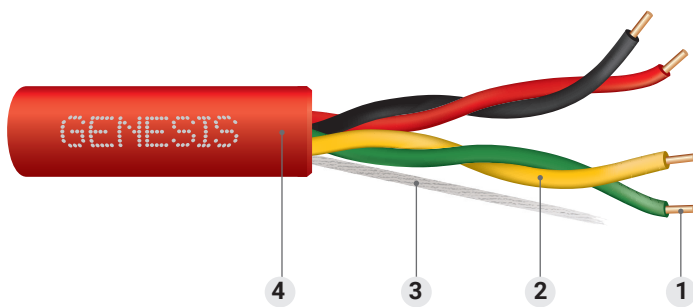

Fire Alarm Cable

NYC Certified

-GENESIS-

Genesis Fire Alarm Cable ensures uninterrupted fire protection. Built to exceed the demands of rigorous New York City fire safety code. Cables are UL listed and Made in the USA.

Construction

- 1. Conductor:** Bare Copper conductors for excellent conductivity and low voltage drop
- 2. Insulation:** Fluoropolymer
- 3. Rip Cord:** Durable rip cord for efficient jacket stripping and removal
- 4. Jacket:** Fluoropolymer
Countdown® Length Markings for easy tracking of usage and remaining cable

REACH/RoHS Compliant

Rated for 300 Volts

Rated for -20°C to 150°C

Conductor Color Codes: Fire Alarm Cable

Pair Number	Color
1	Red/Black 
2	Yellow/Green 

Sample Print Legend

GENESIS P/N 55XX XC XXAWG SHIELDED E175105 (UL) FPLP 150C (RoHS) --
ALSO CLASSIFIED NYC CERT FIRE ALARM CABLE -- W/O #XXXXXXX-XXXXXX XXXX FT RM# A B C D E F 1 2 3 4 5 6 7 8 9