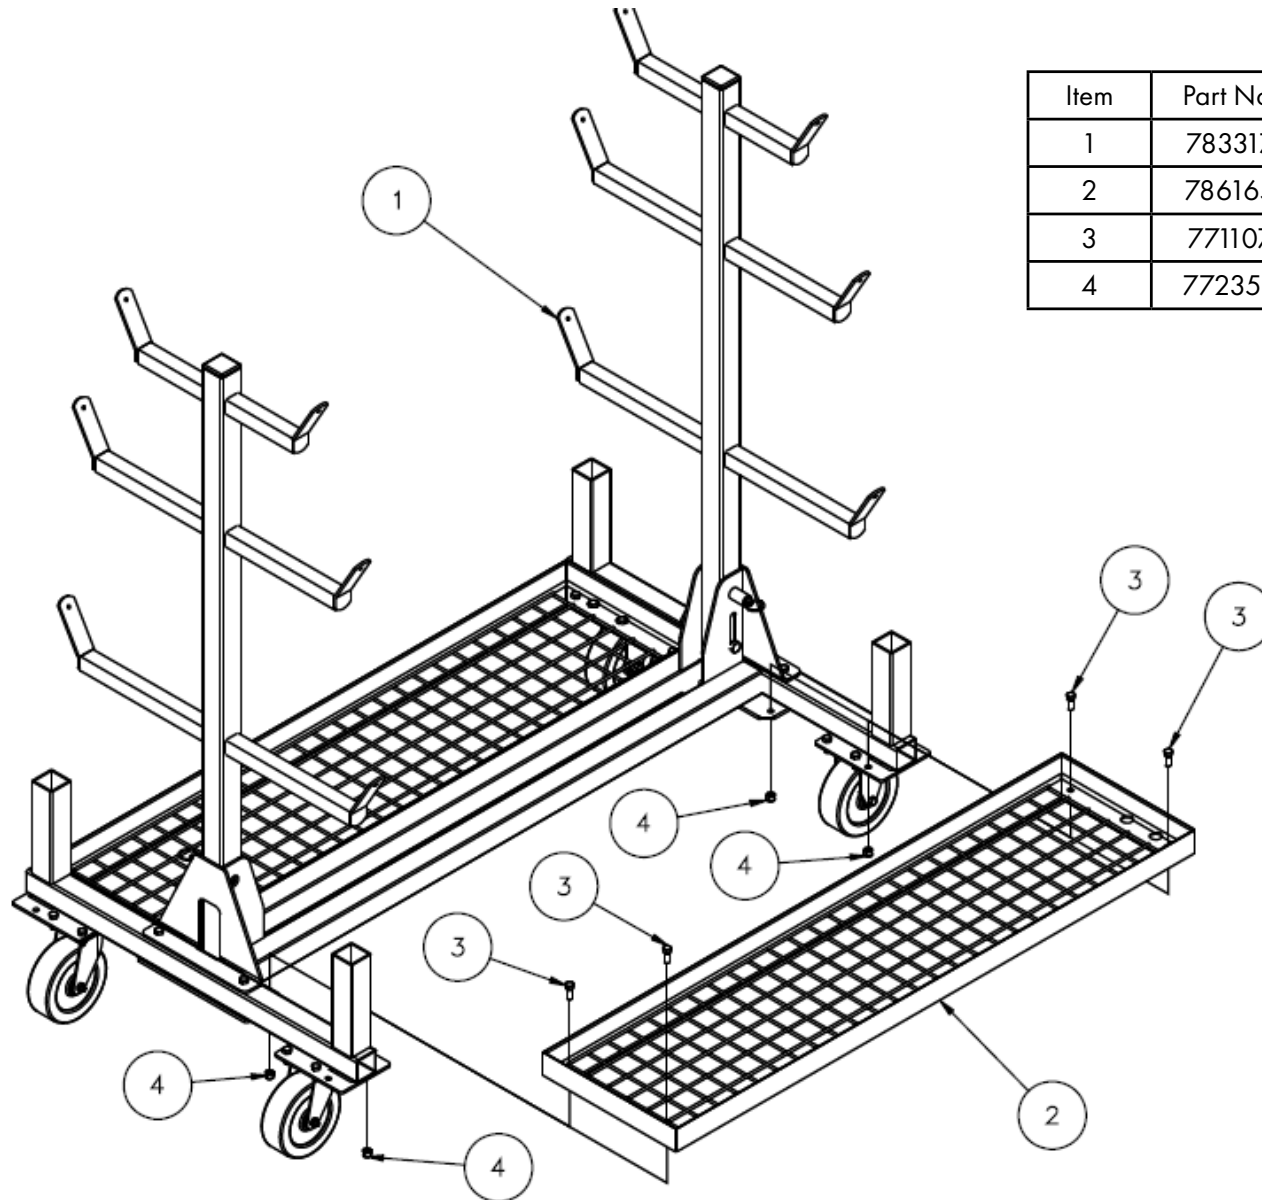

MAC RACK II™ PARTS (783299)

Item	Part No.	Description	Qty
1	783317	MAC RACK™ 1 ASSEMBLY	1
2	786165	WIRE MESH ANGLE WELDMENT	2
3	771107	SCREW, HHC 3/8 - 16 - 1	8
4	772355	NUT, INSERT LOCK 3/8 - 16	8