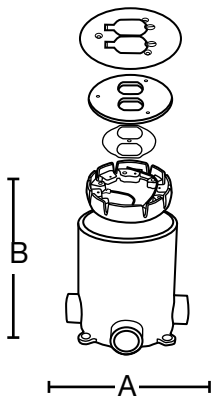

Southwire™

DUPLEX BOXES & COVER

SINGLE

FEATURES

- Round, non-metallic PVC drop in box
- Bronze colored cover
- Includes reducers; corrosion resistant hardware

APPLICATIONS

- Non-multi-functional floor box can be used for power, data, or communications
- Easy trim out
- Accommodates concrete pours of different thickness
- Designed to fit 4-1/2" round concrete floor boxes

1236

PART #	MASTER QTY.	WEIGHT/ CASE (LBS.)	A	B
1236	9	18	6.4375"	6"
Floor base box (4)-3/4" hubs, (4)-3/4"-1/2" reducers, level ring & pour cover				
1237	9	17	6.4375"	6"
Floor base box (2)-3/4" hubs, (2)-1" hubs (2)-3/4"-1/2" reducers, level ring & pour cover				
1238	10	3	---	---
PVC-Duplex cover bronze				