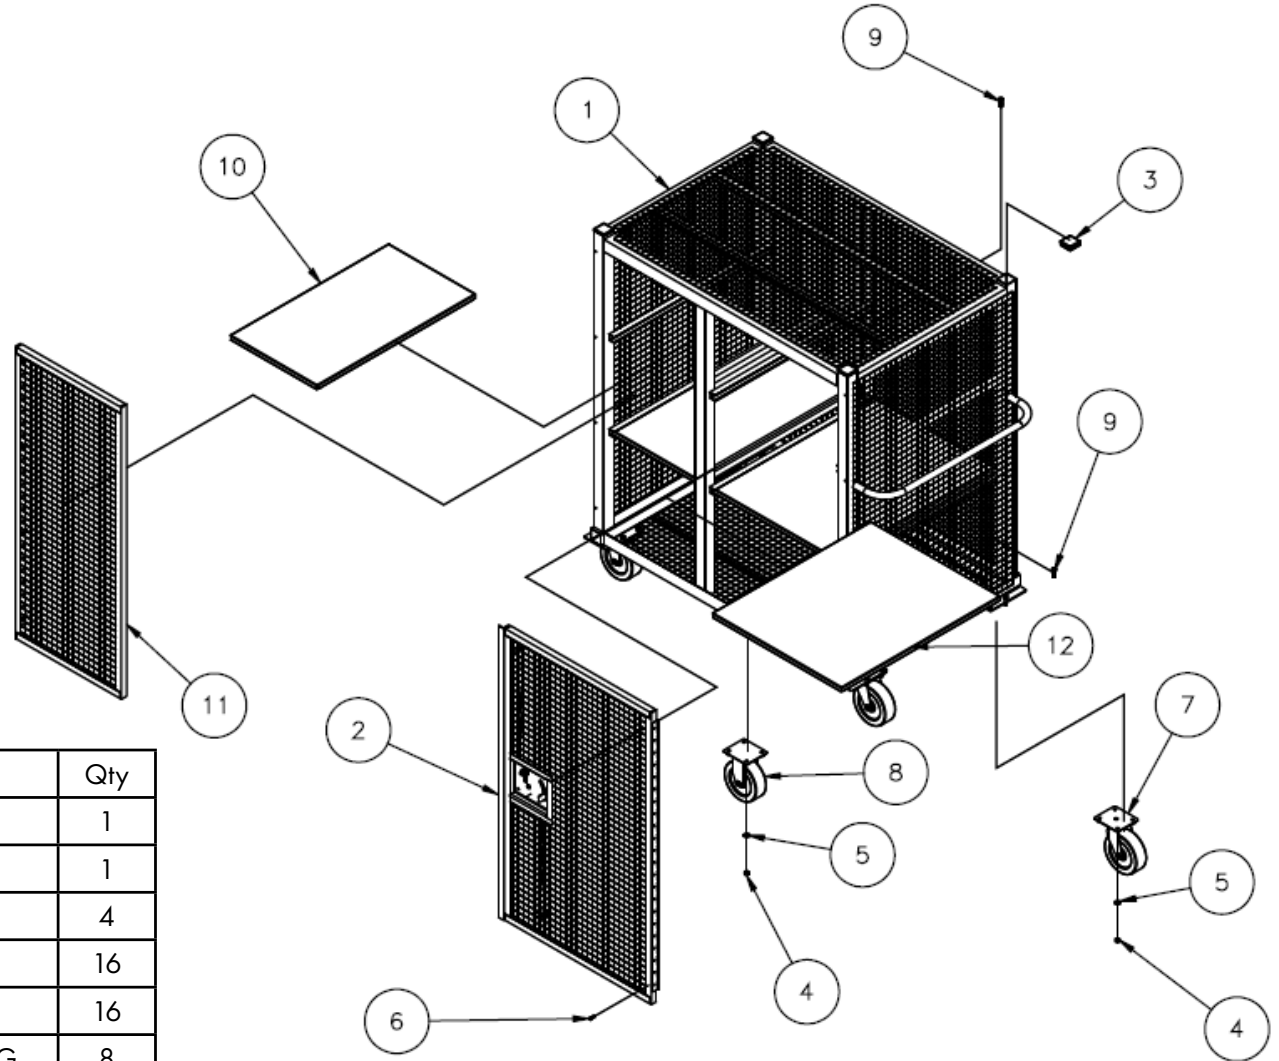

STOR MAC™ 48 PARTS (785921)

Item	Part No.	Description	Qty
1	785926	STOR MAC™ WELDMENT- 48"	1
2	784955	CAGE DOOR ASSEMBLY, RIGHT	1
3	779916	CAP, 2" SQUARE TUBING, BLACK	4
4	772355	NUT, INSERT LOCK 3/8-16	16
5	773040	WASHER, FLAT 3/8 USS	16
6	776055	SCREW, SM #8 X 3/4 SELF TAPPING	8
7	779008	CASTER, 6" SWIVEL - MAC RACK	2
8	779009	CASTER, 6" RIGID - MAC RACK	2
9	771107	SCREW, HHC 3/8-16 X 1	16
10	785944	SHELF, STOR MAC - 48"	2
11	785945	CAGE DOOR WELDMENT, LEFT - 48"	1
12	784927	SHELF, STOR MAC	2