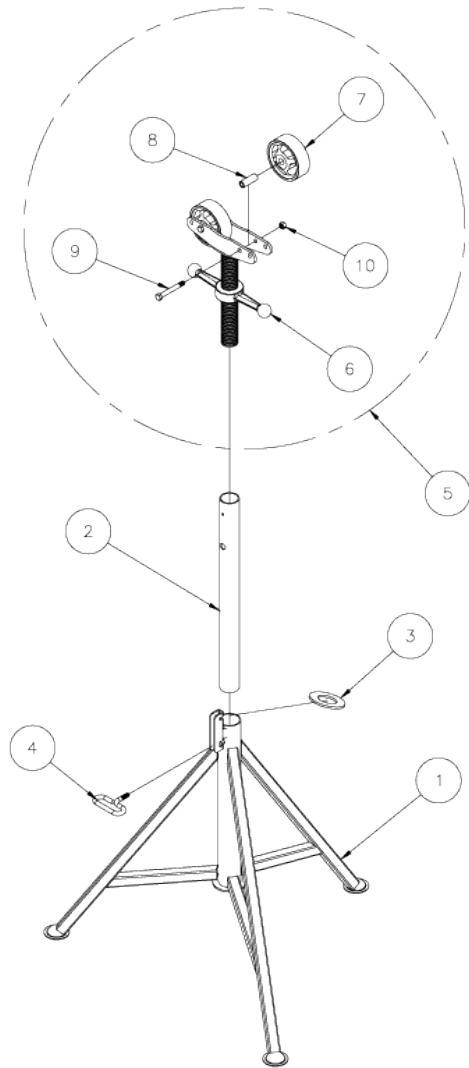

# FAB SAF™ JACK W/ VEE HEAD (780395)

Item	Part No.	Description	Qty
1	780332	FABSAF BASE WELDMENT	1
2	780424	HI ID BBL PLN 20.5" LG.	1
3	780510	LOCKWASHER J-20A	1
4	780552	SETSCREW C-110W	1
5	781376	FAT JACK VEE HEAD	1

# FAB SAF™ JACK W/ ROLLER HEAD (780400)

Item	Part No.	Description	Qty
1	780332	FABSAF BASE WELDMENT	1
2	780424	HI ID BBL PLN 20.5" LG.	1
3	780510	LOCKWASHER J-20A	1
4	780552	SETSCREW C-110W	1
5	781370	FAT JACK ROLLER HEAD	1
6	780233	RLR HD. WLDMT W/ADJ SCREW	1
7	779055	WHEEL, POWDERED METAL	2
8	775031	BUSH, BZ 3/8 X 5/8 X 1-3/4"	2
9	771099	SCREW, HHC 3/8-16 X 3 MODIFIED	2
10	772355	NUT, INSERT LOCK 3/8-16	2