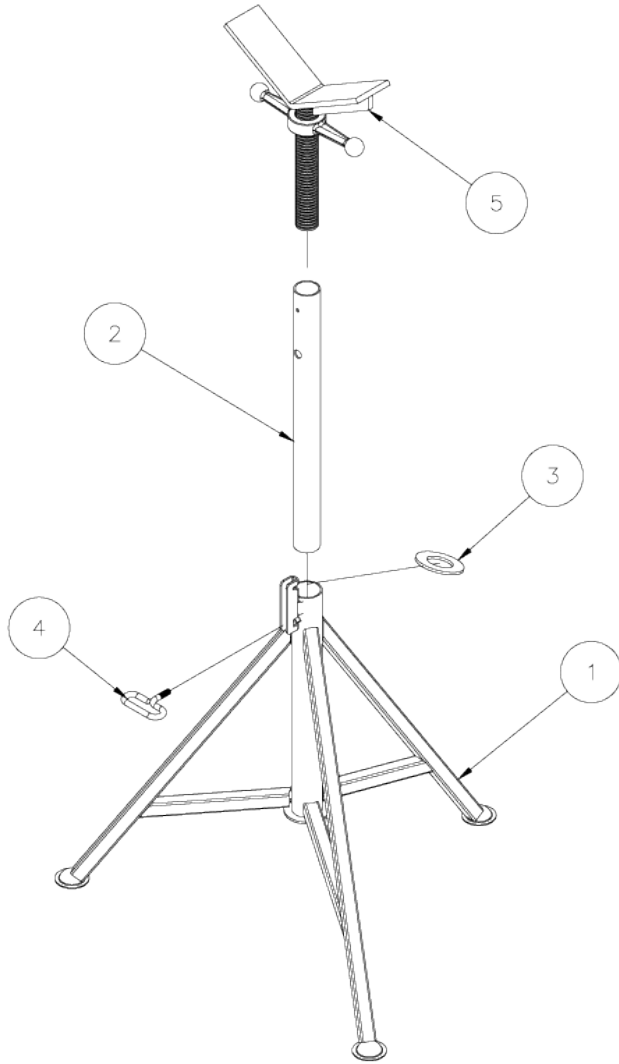

# FAB SAF™ JACK W/ VEE HEAD (780395)

Item	Part No.	Description	Qty
1	780332	FABSAF BASE WELDMENT	1
2	780424	HI ID BBL PLN 20.5" LG.	1
3	780510	LOCKWASHER J-20A	1
4	780552	SETSCREW C-110W	1
5	781376	FAT JACK VEE HEAD	1

# FAB SAF™ JACK W/ ROLLER HEAD (780400)

Item	Part No.	Description	Qty
1	780332	FABSAF BASE WELDMENT	1
2	780424	HI ID BBL PLN 20.5" LG.	1
3	780510	LOCKWASHER J-20A	1
4	780552	SETSCREW C-110W	1
5	781370	FAT JACK ROLLER HEAD	1
6	780233	RLR HD. WLDMT W/ADJ SCREW	1
7	779055	WHEEL, POWDERED METAL	2
8	775031	BUSH, BZ 3/8 X 5/8 X 1-3/4"	2
9	771099	SCREW, HHC 3/8-16 X 3 MODIFIED	2
10	772355	NUT, INSERT LOCK 3/8-16	2