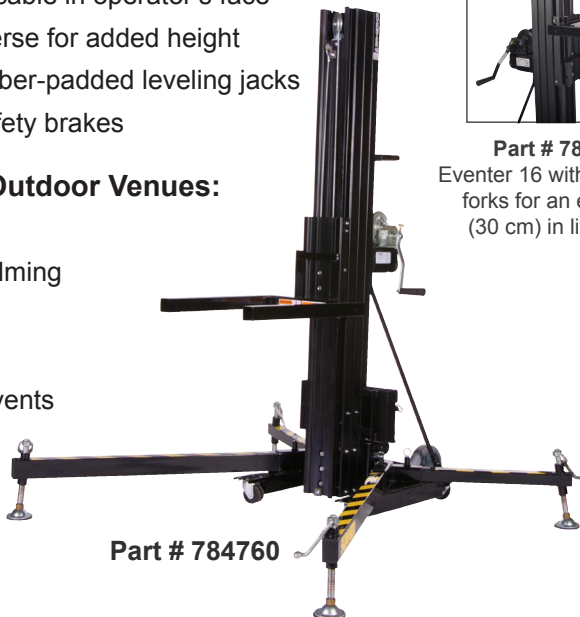

EVENTER™

THEATRICAL LIFTS

For Lifting Lights & Speakers

The Perfect Lifts for all Venues:

- Changes from operating to stored position in less than five minutes
- Rolls into standard box truck
- All black—no draping needed
- Sturdy construction for operating in windy conditions

Standard Eventer Features:

- Blackened anodized mast
- Fits through standard doorways in stowed position
- No winch cable in operator's face
- Forks reverse for added height
- Large, rubber-padded leveling jacks
- Built-in safety brakes

Great for Outdoor Venues:

- Concerts
- Location filming
- Rallies
- Pageants
- Holiday Events

Part # 784760