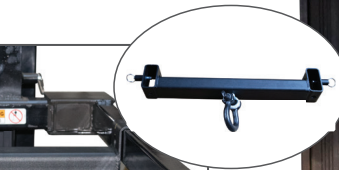

Standard Eventer Features:

- Blackened anodized mast
- Fits through standard doorways in stowed position
- No winch cable in operator's face
- Forks reverse for added height
- Large, rubber-padded leveling jacks
- Built-in safety brakes

EVENTER 16 - Part # 784760
(16' Lift Height / 500 lb. Lift Capacity)

EVENTER 20 - Part # 783801
(20' Lift Height / 800 lb. Lift Capacity)

EVENTER 25 - Part # 783800
(25' Lift Height / 650 lb. Lift Capacity)

Part # 784760
Eventer 16 with reversible forks for an extra 12" (30 cm) in lift height

Part # 784761
Eventer 16 uses Applied adapter (not included)

EVENTER Options

Part # 784761
EVENTER 16
Applied Adapter