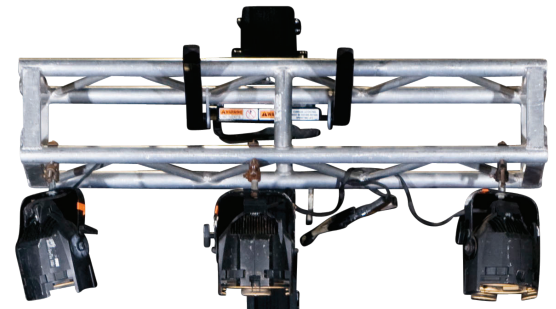

Standard Eventer Features:

- Blackened anodized mast
- Fits through standard doorways in stowed position
- No winch cable in operator's face
- Forks reverse for added height
- Large, rubber-padded leveling jacks
- Built-in safety brakes

Part # 784760
Eventer 16 with reversible forks for an extra 12" (30 cm) in lift height

Part # 784761
Eventer 16 uses Applied adapter (not included)

EVENTER Options

Part # 784761
EVENTER 16
Applied Adapter

Part # 784880
EVENTER 16 Boom
has two settings:
355 lbs (155 kg),
400 lbs (180 kg)

Part # 783766
Hook blocks - Attach
sound array hardware

EVENTER Specifications

	EVENTER 16		EVENTER 20		EVENTER 25	
Height (stowed)	78.0"	198.1 cm	78.0"	198.1 cm	78.0"	198.1 cm
Length (stowed)	30.0"	76.2 cm	27.5"	69.2 cm	27.5"	69.2 cm
Width (stowed)	24.5"	62.2 cm	23.0"	58.4 cm	23.0"	58.4 cm
Length (operating)	62.0"	157.5 cm	77.25"	196.2 cm	77.25"	196.2 cm
Width (operating)	67.0"	170.2 cm	75.0"	190.5 cm	75.0"	190.5 cm
Height (forks up)	16' 11.0"	5.15 m	20' 7.75"	6.2 m	25' 2.75"	7.7 m
Height (forks down)	15' 11.0"	4.85 m	18' 8.5"	5.7 m	23' 3.5"	7.1 m
Height (boom -Eventer 16 only)	16' 16.0"	5.03 m				
Ground Clearance	3.75"	9.5 cm	3.25"	8.3 cm	3.25"	8.3 cm
Load Height (min)	5.75"	14.6 cm	8.5"	21.6 cm	8.5"	21.6 cm
Load Center (min)	12.0"	30.5 cm	13.0"	33.0 cm	13.0"	33.0 cm
Load Capacity (at load center)	500.0 lb	225.0 kg	800.0 lb	360.0 kg	650.0 lb	300.0 kg
Lift Weight	279.0 lb	126.8 kg	469.0 lb	215.0 kg	514.0 lb	235.0 kg
Fork Width (min)	19.0"	48.3 cm	16.0"	40.6 cm	16.0"	40.6 cm
Fork Width (max)	19.0"	48.3 cm	25.0"	63.5 cm	25.0"	63.5 cm
Fork Length	23.5"	59.7 cm	28.0"	71.1 cm	28.0"	71.1 cm
Fork Weight	18.0 lb	8.2 kg	41.0 lb	19.0 kg	41.0 lb	19.0 kg
Boom Weight (Eventer 16 only)	14.0 lb	6.4 kg				
Winch Rotation	8 / foot	24 / m	5.25 / ft	17 / m	5.25 / ft	17 / m