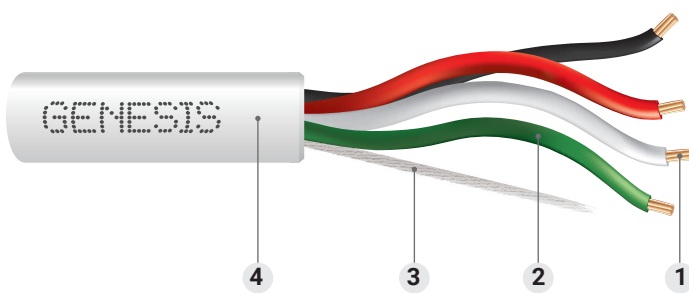

Multiconductor Unshielded Cable Plenum

-GENESIS-

Genesis Unshielded Multiconductor Cables offer a versatile solution for various signal and limited-power transmission applications.

Construction

- 1. Conductor:** Bare Copper conductors for excellent conductivity and low voltage drop
- 2. Insulation:** Low-Smoke PVC
- 3. Rip Cord:** Durable rip cord for efficient jacket stripping and removal
- 4. Jacket:** Plenum PVC
Countdown® Length Markings for easy tracking of usage and remaining cable

REACH/RoHS Compliant

Rated for 300 Volts

Rated for -20°C to 75°C

Conductor Color Codes: Multiconductor Cable

| Conductor Number | Color |
|------------------|--------|
| 1 | Black |
| 2 | Red |
| 3 | White |
| 4 | Green |
| 5 | Brown |
| 6 | Blue |
| 7 | Orange |
| 8 | Yellow |
| 9 | Purple |
| 10 | Gray |
| 11 | Pink |
| 12 | Tan |