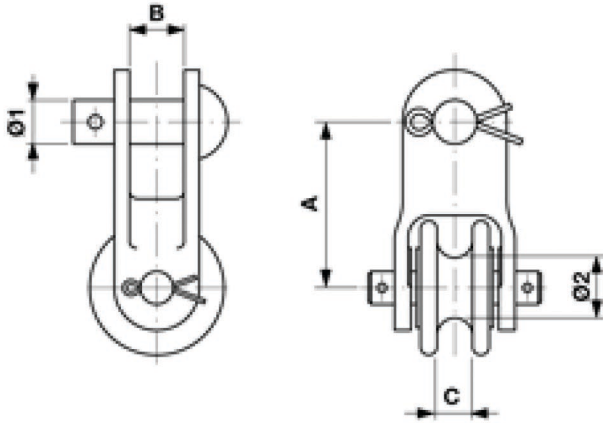

Pulley for suspension TW Delta, with clevis fork

Item number 248320

Dimensions

B: 20 mm
Ø1: 16 mm
Ø2: 22 mm
A: 62 mm

C: 13 mm

Material and weight

Material: Bz/SST/Synth.
Weight: 0.470 kg

Southwire™