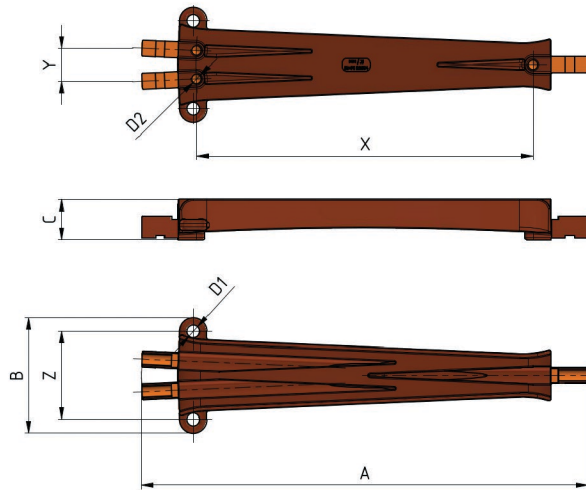

Switch piece rigid, left or right

Item number B0889-01

Dimensions

A: 488 mm

B: 126 mm

C: 44 mm

D1: 14 mm

D2: 1/2" - 13 UNC

X: 367 mm

Y: 36 mm

Z: 96 mm

Material and weight

Weight: 4.200 kg

Material: CuSn12-C

Comments

- For tube connection