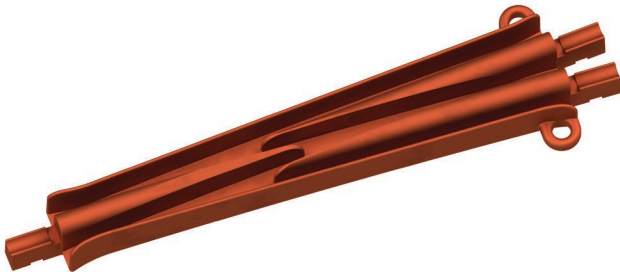

Switch piece rigid, left or right

Item number B0889-01

Dimensions

A: 488 mm

B: 126 mm

C: 44 mm

D1: 14 mm

D2: 1/2" - 13 UNC

X: 367 mm

Y: 36 mm

Z: 96 mm

Material and weight

Weight: 4.200 kg

Material: CuSn12-C

Comments

- For tube connection