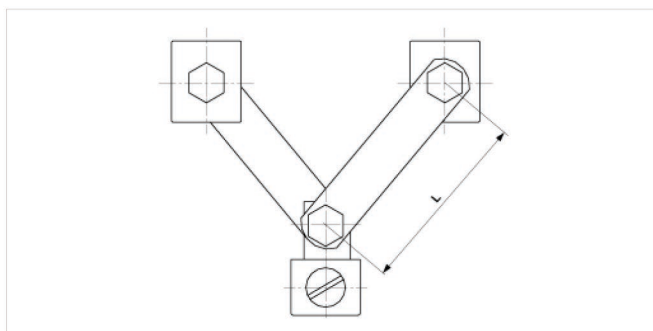

Suspension flat profile, with 1 screw, L = 200 mm

Item number D0798-02

Dimensions

L: 200 mm

Material and weight

Material: Cu

Weight: 0.650 kg

Comments

- For connection to flat profile

Southwire[™]

A COLAS RAIL COMPANY

Contact Us: Transit@southwire.com