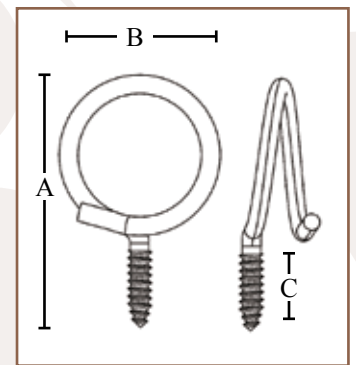

Rev. 0, 03/23

**BUILT FOR DURABILITY.
BUILT FOR RELIABILITY.
BUILT FOR WORK.™**

1-855-798-6657 | SOUTHWIRE.COM

©2023 Southwire Company, LLC. All rights reserved.
*Registered Trademark & ™Trademark of Southwire Company, LLC.