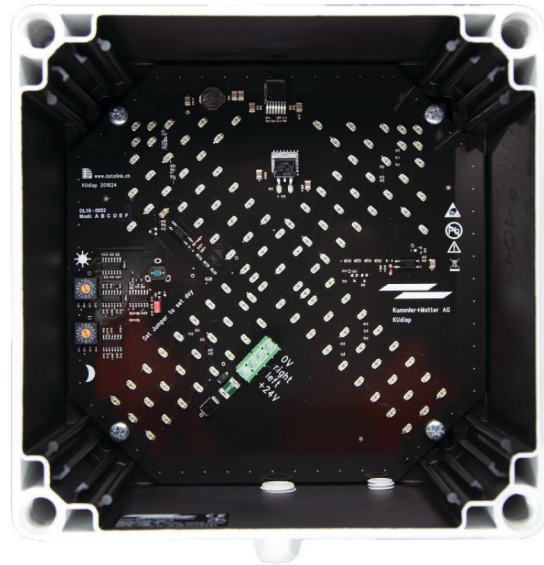

Display KUDISP

Item number 302778

Applicable standards

EN61000-6-4:2011-09

EN50121-4:2015 03

IEC 62236-4:2008 12

Function

Display of arrow half left and half right especially for compact turnout controls

Specification

18V - 30Vdc / max 1A

-20° - 80°

IP66

Control via 2 inputs

Comments

automatic brightness control

Southwire™