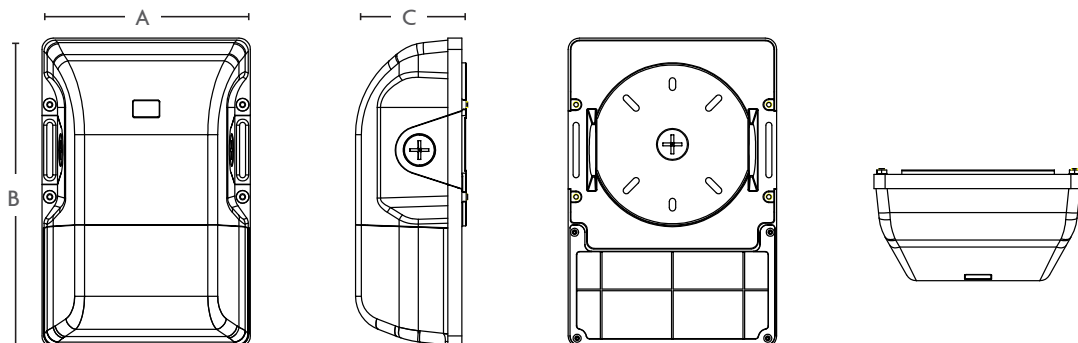

ITEM SPECIFICATIONS / ORDER INFO

Catalog Number	Order Code	UPC	Lumens	Wattage	Input Current 120/277V	CCT	Beam Angle	DLC ID
F-WPC/15W/CTS/BZ-96	71027	751338036833	1,875	15W	0.15/0.05A	3000K 4000K 5000K	100°	PLH8AMRJHJE9
F-WPC/15W/CTS/WH-96	71028	751338036840	1,875	15W	0.15/0.05A	3000K 4000K 5000K	100°	PLH8AMRJHJE9
F-WPC/20W/CTS/BZ-96	71029	751338036857	2,500	20W	0.26/0.065A	3000K 4000K 5000K	100°	PLTJ4XSSIQQN
F-WPC/20W/CTS/WH-96	71030	751338036864	2,500	20W	0.26/0.065A	3000K 4000K 5000K	100°	PLTJ4XSSIQQN
F-WPC/30W/CTS/BZ-96	71031	751338036871	3,750	30W	0.33/0.1A	3000K 4000K 5000K	100°	PLIV3ZGVVSZKE
F-WPC/30W/CTS/WH-96	71032	751338036888	3,750	30W	0.33/0.1A	3000K 4000K 5000K	100°	PLIV3ZGVVSZKE

NOMENCLATURE

Example: **F-WPC/15W/CTS/BZ**

F = Fixture / **WPC** = Wall Pack Compact / **15W** = 15 Watts / **CTS** = Color Temperature Selectable / **BZ** = Bronze Finish
 / **20W** = 20 Watts / **WH** = White Finish
 / **30W** = 30 Watts

PRODUCT DIMENSIONS / LINE DRAWINGS

Catalog Number	(A)	(B)	(C)	Weight
F-WPC/xxW/CTS/xx-96	5.79"	8.58"	3.07"	1.98 Lbs.

NOTES:

Specifications subject to change without prior notice. Replacement wattage shown depends on application and fixture.