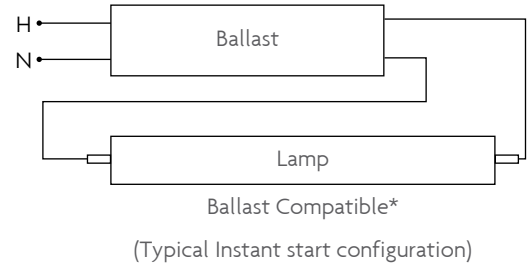

APPLICATIONS

- Office, retail, hospitality, warehousing

Job Name/Title: _____ Catalog Number _____

Contractor: _____ Notes: _____

13W 4 Ft Direct-Fit LED Retrofit Frosted T8

GENERAL SPECIFICATIONS

Input Voltage: 120-277V, 50/60 Hz
Average Rated Life (L70): 50,000 Hours
Beam Angle: 160° beam angle, 240° light emitting area
CRI: 80
Power Factor: 0.9
THD: <20%
Ambient Operating Temperature: -4°F to 104°F
Tube Construction: Frosted glass
Base: G13 Medium Bi-pin

WIRING DIAGRAM

SPECIFICATIONS / ORDER INFO

Catalog Number	Order Code	UPC	CCT	Watts	System Watts	Lumens	LPW	System LPW	Input Amps @120V	Input Amps @277V	M.O.L.	DLC ID	Fluorescent Replacement	Pack Qty
L4T8E/835/13F/ECO-70	77845	751338033191	3500K	13W	16W	1,950	150	122	148mA	64mA	48"	PL5W2CJW78EH	32W T8	1/12
L4T8E/840/13F/ECO-70	77846	751338033184	4000K	13W	16W	2,000	154	125	148mA	64mA	48"	PLNOZPEVONXX	32W T8	1/12
L4T8E/850/13F/ECO-70	77847	751338033207	5000K	13W	16W	2,000	154	125	148mA	64mA	48"	PLBBFQICDZIE	32W T8	1/12