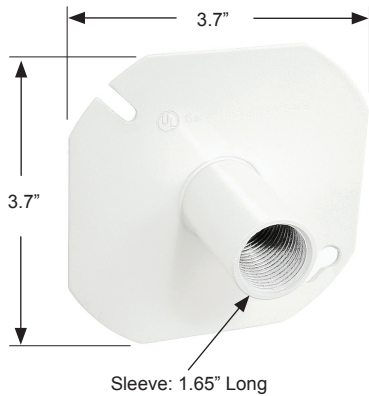

4" Octagon Stationary White Fixture Hangers

Application

For overhead, fixed-position mounting of light fixtures, cameras, exit signs, etc.

Product Features

- Material: Steel, Enamel painted
- Fixed position will not swing or rotate.
- Great for security cameras, exit signs, etc.
- White color blends with painted ceilings
- Slotted mounting holes compensate for box misalignment.
- Customized hangers also available.

54Cxxx-WH
4" OCTAGON
STATIONARY
WHITE FIXTURE
HANGERS

SPEC. NO.

54C-

Part No.	Conduit Size	Description	Weight Rating	Dimensions	Material Thickness	Std. Pkg.
54C50-WH	1/2"	Fits 4" Square Box	100 lbs.	4.16" Square	Plate: 0.062" Sleeve: 0.125"	25
54C75-WH	3/4"	"	"	"	"	25
54C100-WH	1"	"	"	"	"	25
54C125-WH	1-1/4"	"	"	"	"	25