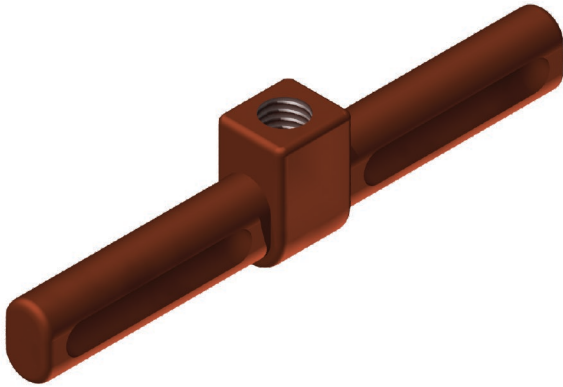

Tube connection piece with 0.5" attachment

Item number E1491-01

Material and weight

Material: Cu
Weight: 0.230 kg

Comments

- For tube connection (on both sides)
- Cu-tube must be pressed

Southwire™

A COLAS RAIL COMPANY