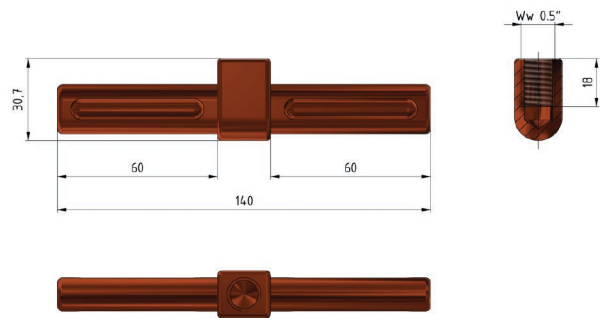

Tube connection piece with 0.5" attachment

Item number E1491-01

Material and weight

Material: Cu
Weight: 0.230 kg

Comments

- For tube connection (on both sides)
- Cu-tube must be pressed

Southwire™

A COLAS RAIL COMPANY