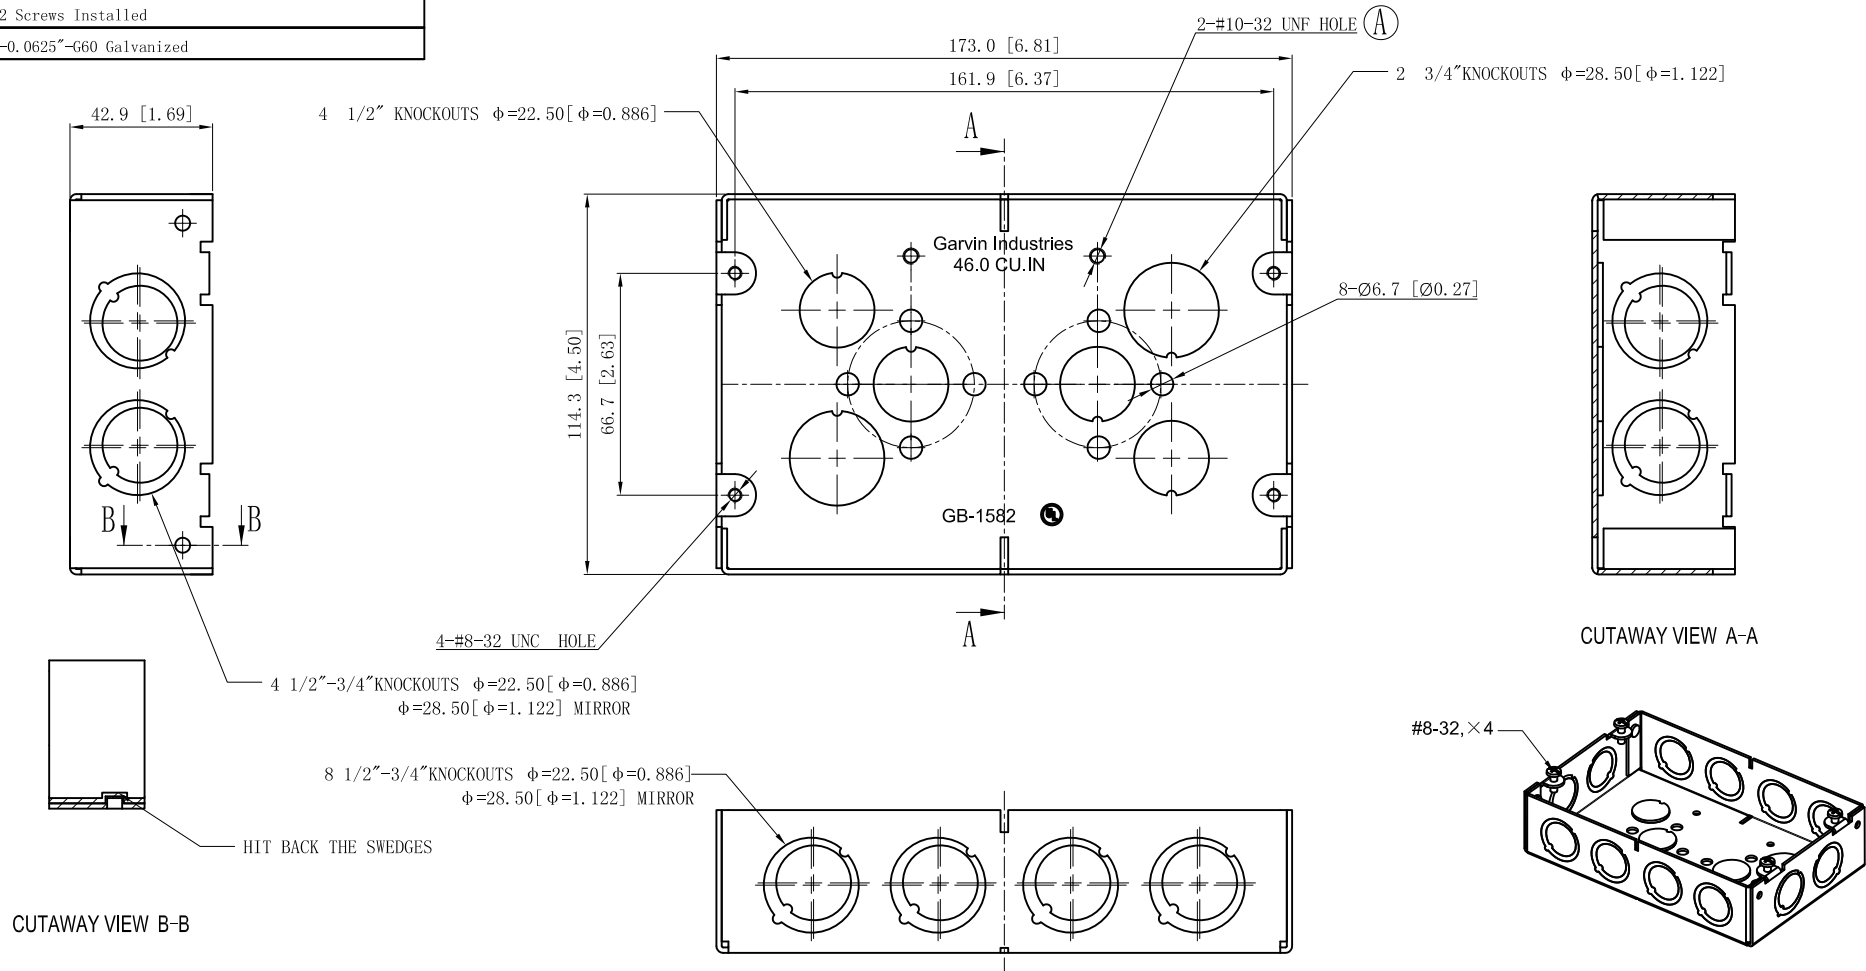

<b>SIDES</b>	<b>BOTTOM</b>
12 1/2"-3/4" MOON KNOCKOUTS	4 1/2" KNOCKOUTS
	2 3/4" KNOCKOUTS
4 PCS 8-32X1/2 Screws Installed	
Material:Steel-0.0625"-G60 Galvanized	

<b>DESCRIPTION</b>
<b>TRADE REFERENCE TERMS</b>

This data sheet is for reference only .GARVIN INDUSTRIES reserves the right to make changes to the design without prior notice.

<b>STANDARD PACKING</b>	<b>GARVIN INDUSTRIES</b>		
	<b>1-5/8" DEEP MULTI-GANG BOXES</b>		
25 PCS	<b>SIZE</b>	<b>DWG NO.</b>	<b>REV</b>
	A4	GB-1582	D
<b>DATA SHEET</b>			