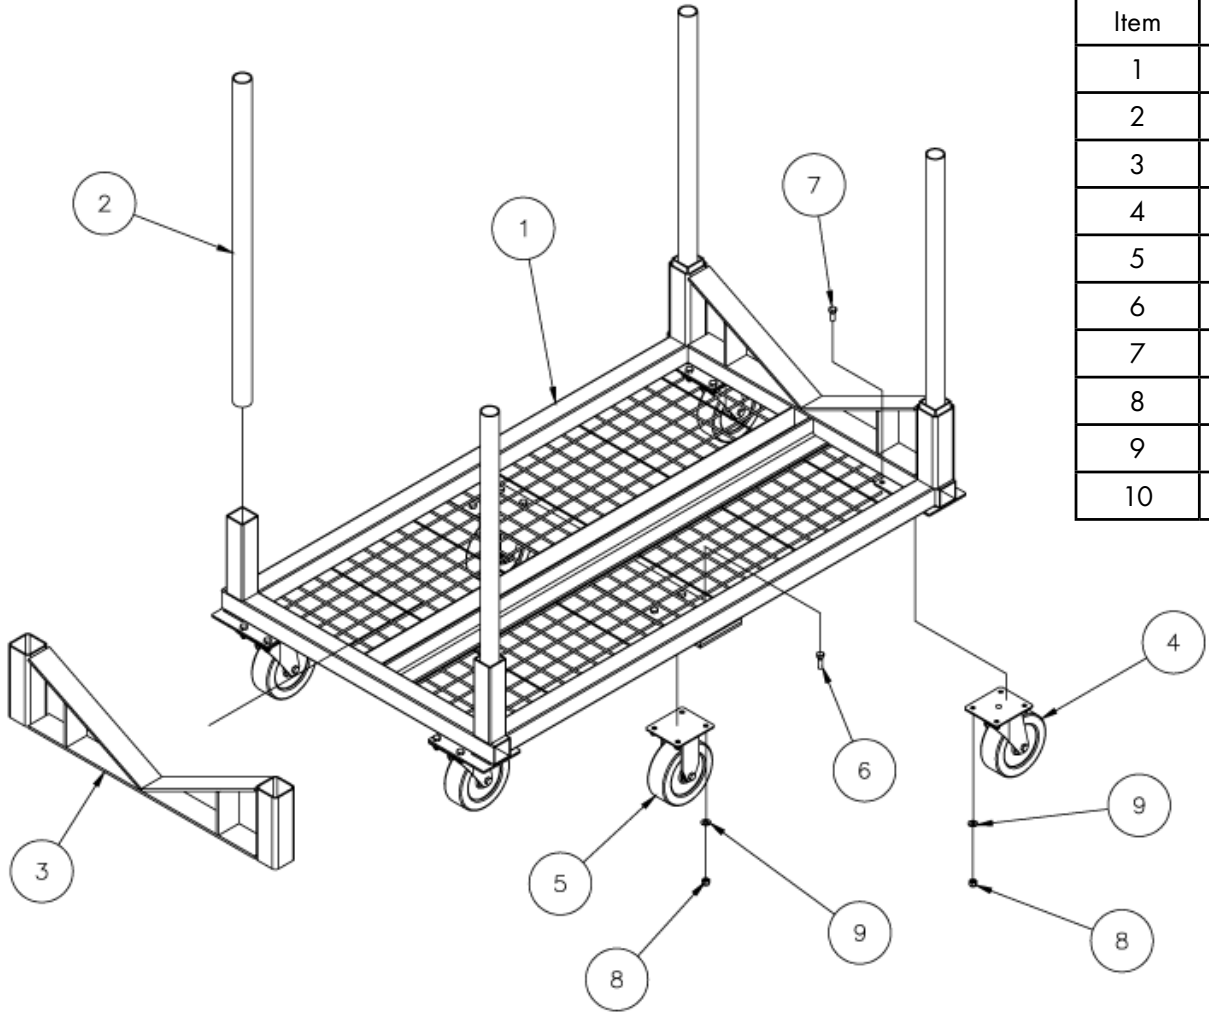

PIPE MAC™ PARTS (783230)

| Item | Part No. | Description | Qty |
|------|----------|-----------------------------------|-----|
| 1 | 783231 | BASE WELDMENT - PIPE MAC | 1 |
| 2 | 783235 | UPRIGHT TUBE | 4 |
| 3 | 783242 | VEE END WELDMENT | 2 |
| 4 | 779008 | 6" SWIVEL CASTER - MAC RACK | 2 |
| 5 | 779009 | HD RIGID CASTER 6" | 4 |
| 6 | 771060 | SCREW, HHC 3/8-16 X 1-1/4" | 8 |
| 7 | 771107 | SCREW, HHC 3/8-16 X 1" | 16 |
| 8 | 772355 | NUT, INSERT LOCK 3/8-16 | 24 |
| 9 | 773040 | WASHER, FLAT 3/8 | 24 |
| 10 | 779222 | TIE DOWN STRAP 14-21" (NOT SHOWN) | 1 |