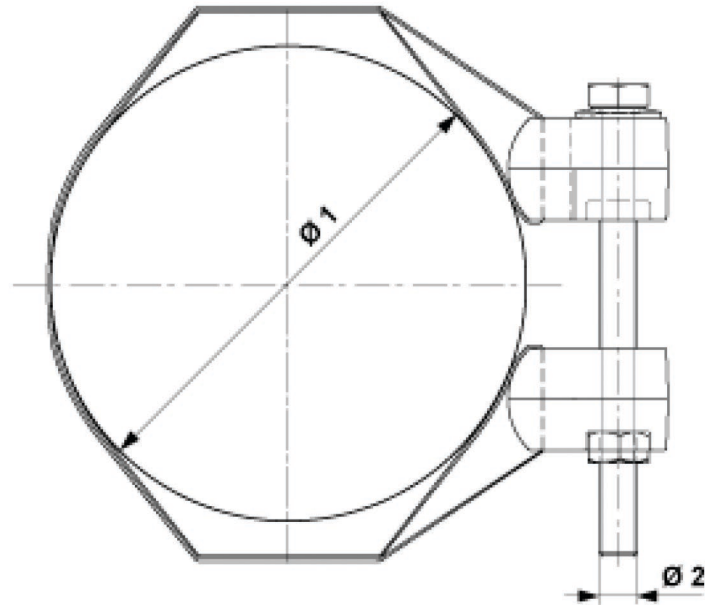

# Pole clamp with band to round pole for 2 armatures

Item number D2960

## Dimensions

Ø2: M12

Ø1: 150-250 mm

## Material and weight

Material: Bz/St Inox

Weight: 0.785 kg