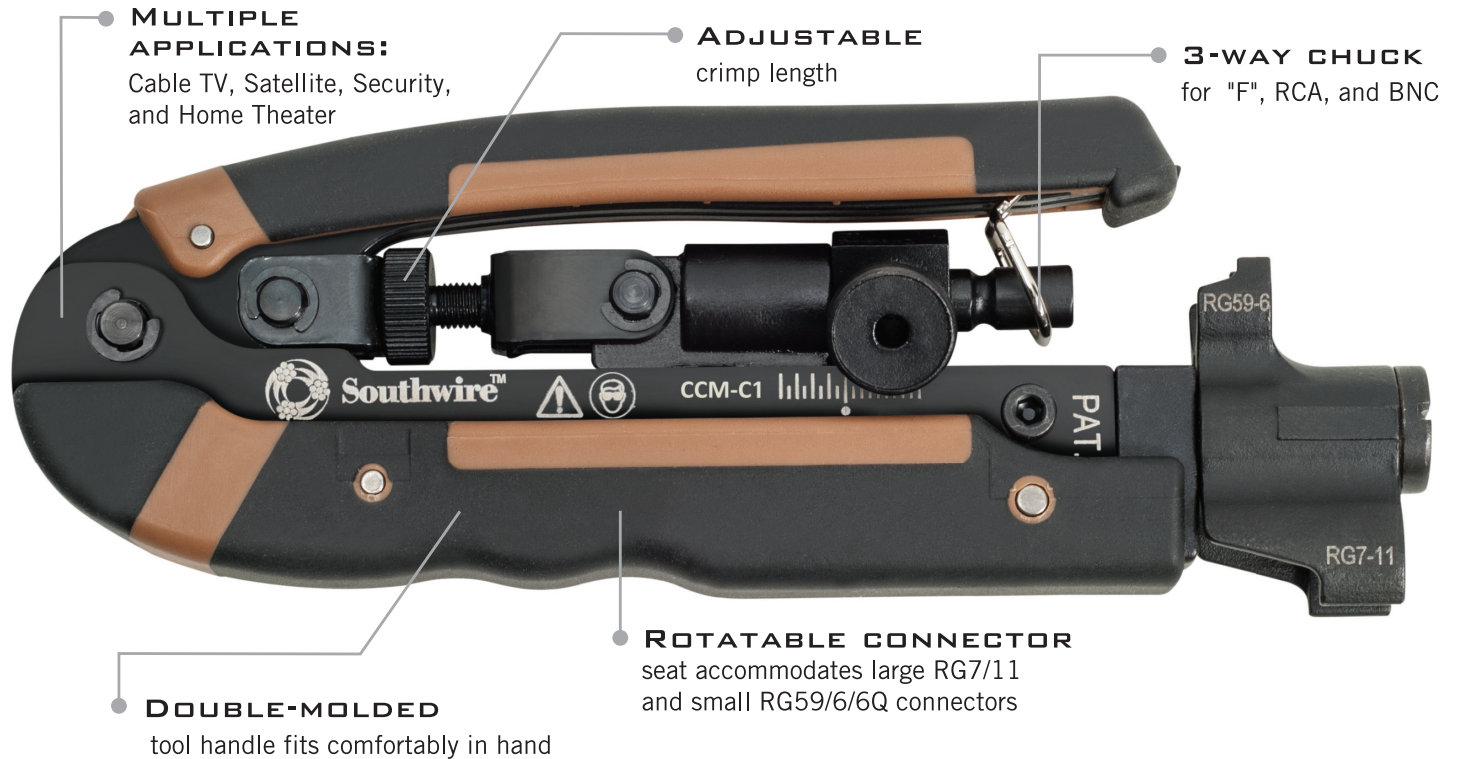

Southwire™

CCM-C1 Multi-Connector Compression Coax Crimp Tool

WHEN VERSATILITY IS CALLED FOR, SOUTHWIRE'S MULTI-CONNECTOR COMPRESSION CRIMP TOOL IS 3-WAY ADJUSTABLE TO WORK WITH "F", BNC & RCA COMPRESSION CONNECTORS AND RG59/6/6Q & RG7/11 COAX CABLE.

- 3-WAY CHUCK CAN BE POSITIONED FOR CABLE TV "F", RCA, AND BNC CONNECTORS
- ROTATABLE CONNECTOR SEAT ACCOMMODATES LARGE RG7/11 AND SMALL RG59/6/6Q CONNECTORS
- ADJUSTABLE CRIMP LENGTH
- FOR CABLE TV, SATELLITE, SECURITY, AND HOME THEATER APPLICATIONS

⚠ WARNING: Tool has moving parts that can pinch/cut. Keep hands and fingers clear.

⚠ WARNING: Always use approved eye protection.

Southwire™

TOOLS & EQUIPMENT

[BUILT FOR DURABILITY.
BUILT FOR RELIABILITY.
BUILT FOR WORK.]