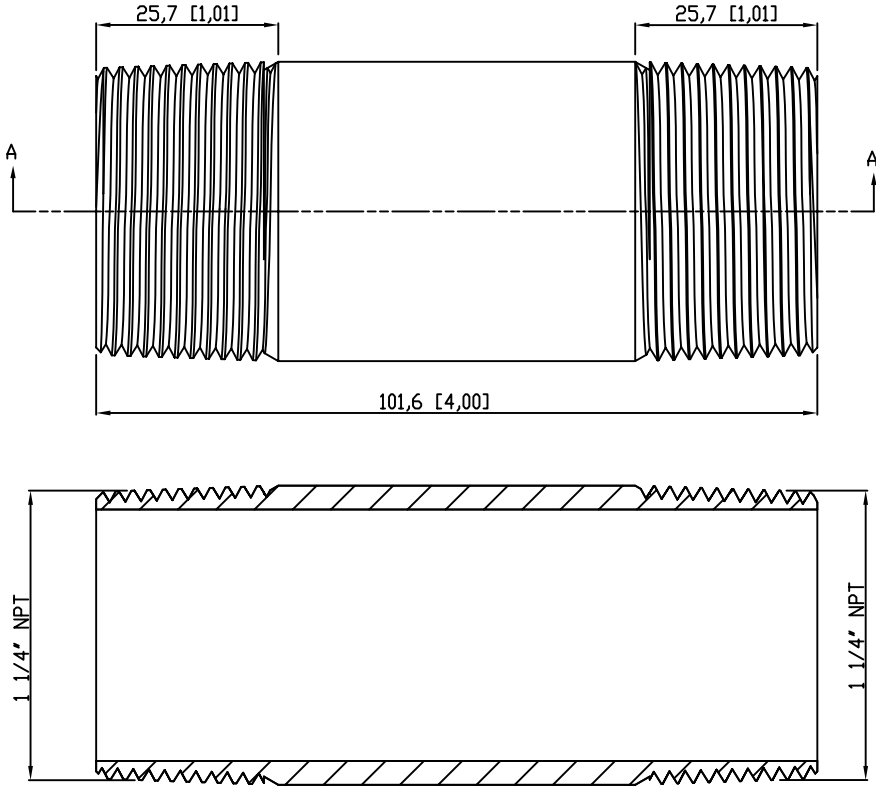

SIDES	BOTTOM
Material:Steel-(C1008-C1018) Galvanized	

VIEW A-A

DESCRIPTION
TRADE REFERENCE TERMS

STANDARD PACKING
5 PCS

TITLE		RIGID COND NIPPLE	
SIZE	DWG NO.		REV
A4	DS-RN-125400		A