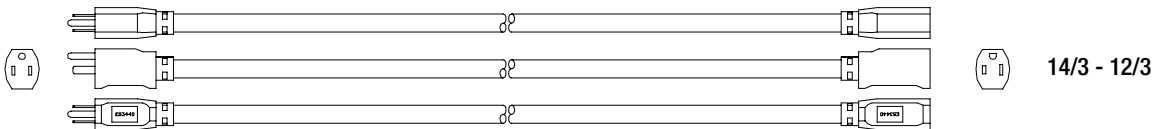

Southwire™

PRODUCT SPECIFICATION

CATALOG NUMBER: See table below
DESCRIPTION: Extension cord with power indicator light in the cord connector
APPROVALS: UL Listed and CSA Certified or CUL Listed Outdoor Use Cord Set

CONSTRUCTION PARAMETERS:

Cable type: SJTW, see table below for gauge
 Cable jacket material: PVC, see table below for color
 Cord rating: Hard, Usage per the National Electrical Code

Note: Plug style may vary

Attachment plug configuration: NEMA 5-15P
 Cord connector configuration: NEMA 5-15R
 Plug and connector material: Clear PVC, with neon power indicator lamp in the connector

ELECTRICAL AND ENVIRONMENTAL PROPERTIES:

Cable temperature rating: -40 to +60 C
 Nominal operating voltage: 125 VAC
 Maximum operating current: See table below

Catalog No.	Gauge	Color	Length	Current Rating	Case QTY	UPC
2588SW0002	12/3	Yellow	50 ft	15A	6	029892115043
2589SW0002		Yellow	100 ft		4	029892825898