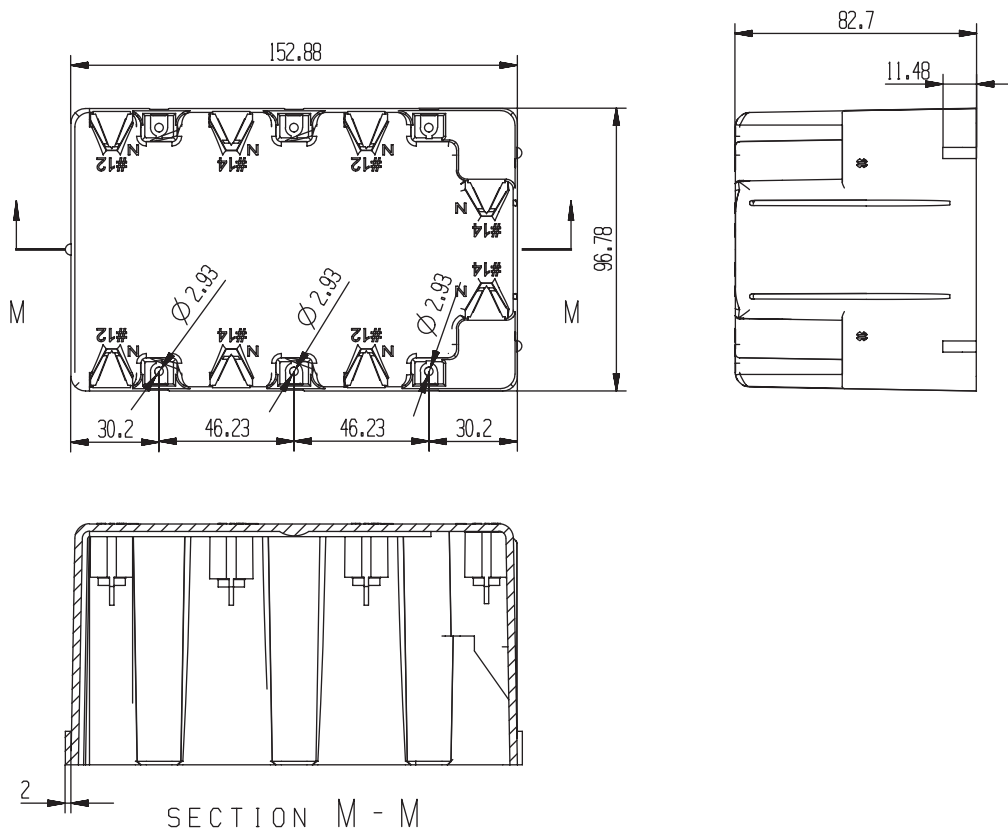

ROMEX® BRAND SMARTBOX™ ORIGINAL 3 GANG DEVICE BOX

FEATURES:

- Depth adjustable.
- Step down feature allows for wire entrance in both top and bottom of box.
- Mounts to wood or 25 gauge metal stud.
- Extra thick PVC wall material creates stability and rigidity.
- Built-in wire clamps.
- All 6/32 device holes are threaded.
- Heavy-duty mounting screws supplied.

TYPE OF INSTALLATION: New Work & Old Work

CERTIFICATIONS: UL Listed E205857, UL Fire Rated/Classified for 2 hour wall, RoHS Compliant

MODEL#	MATERIAL	UPC	I20F5	MASTER QTY	TRADE SIZE	VOLUME	
MSB3G	PVC	784297017650	50784297017655	8	3 Gang	57.00 cu. in.	
ITEM HEIGHT	ITEM WIDTH	ITEM DEPTH	ITEM WEIGHT	MASTER HEIGHT	MASTER WIDTH	MASTER DEPTH	MASTER WEIGHT
3.81 in.	6.02 in.	3.26 in.	0.59 lbs.	6.63 in.	6.63 in.	16.13 in.	4.70 lbs.