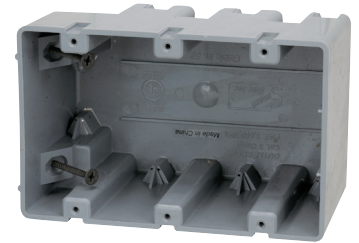

ROMEX® BRAND SMARTBOX™ ORIGINAL 3 GANG DEVICE BOX

FEATURES:

- Depth adjustable.
- Step down feature allows for wire entrance in both top and bottom of box.
- Mounts to wood or 25 gauge metal stud.
- Extra thick PVC wall material creates stability and rigidity.
- Built-in wire clamps.
- All 6/32 device holes are threaded.
- Heavy-duty mounting screws supplied.

TYPE OF INSTALLATION: New Work & Old Work

CERTIFICATIONS: UL Listed E205857, UL Fire Rated/Classified for 2 hour wall, RoHS Compliant

MODEL#	MATERIAL	UPC	I20F5	MASTER QTY	TRADE SIZE	VOLUME	
MSB3G	PVC	784297017650	50784297017655	8	3 Gang	57.00 cu. in.	
ITEM HEIGHT	ITEM WIDTH	ITEM DEPTH	ITEM WEIGHT	MASTER HEIGHT	MASTER WIDTH	MASTER DEPTH	MASTER WEIGHT
3.81 in.	6.02 in.	3.26 in.	0.59 lbs.	6.63 in.	6.63 in.	16.13 in.	4.70 lbs.