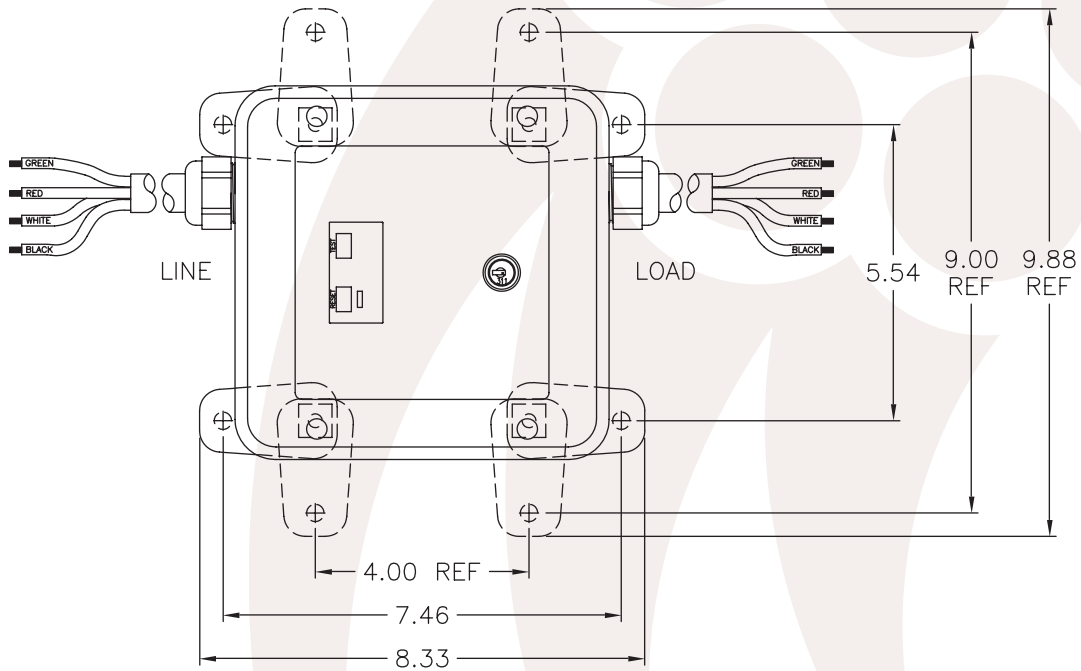

Southwire™

30A - 100A HIGH POWER GFCI | ELCI

HD Pro provides protection for personnel and equipment when leakage levels have a potentially lethal ground current.

24646001-1

APPLICATIONS
Motors
Portable Conveyors
Pumping Systems
Welders
Pressure Washers

CFCI | ELCI WITH 6-30MA TRIP POINT

AUTO RESET

ENGINEERED TO TRIP WITHIN 25 MILLISECONDS

MODEL #	ELECTRICAL RATING				CORD GAUGE	ENCLOSURE COLOR	TRIP LEVEL	PROTECTION TYPE
24846001-1	208-240V	30A	60Hz	3Φ	8/5 AWG	GREY	6, 10, & 30 mA	GFCI | ELCI
24542001-1	208-240V	60A	60Hz	3Φ	4/4 AWG	GREY	6, 10, & 30 mA	GFCI | ELCI
24786001-1	208-240V	80A	60Hz	3Φ	4/4 AWG	GREY	6, 10, & 30 mA	GFCI | ELCI
24646001-1	480V	30A	60Hz	3Φ	10/4 AWG	GREY	6, 10, & 30 mA	GFCI | ELCI
24672001-1	480V	60A	60Hz	3Φ	4/4 AWG	GREY	6, 10, & 30 mA	GFCI | ELCI
24796001-1	480V	80A	60Hz	3Φ	4/4 AWG	GREY	6, 10, & 30 mA	GFCI | ELCI
24736001-1	480V	100A	60Hz	3Φ	2/4 AWG	GREY	6, 10, & 30 mA	GFCI | ELCI

TECHNICAL DATA	
ENDURANCE	3,000 Operations Minimum
OVERLOAD CURRENT	Six Times Rated Current
OPERATING TEMPERATURE RANGE	-20°C to 40°C
INSULATION VOLTAGE	1500 Vrms - 1 Min.
DROP OUT VOLTAGE	60% Rated Voltage - Typically
CONNECTION TYPE	2 ft Flying Leads
ENCLOSURE	NEMA 4 Polymer
POWER ON INDICATION	Lighted Indicator

**BUILT FOR DURABILITY.
BUILT FOR RELIABILITY.
BUILT FOR WORK.™**

1-855-798-6657 | SOUTHWIRE.COM

©2023 Southwire Company, LLC. All rights reserved.
*Registered Trademark & ™Trademark of Southwire Company, LLC.

Southwire™

**BUILT FOR DURABILITY.
BUILT FOR RELIABILITY.
BUILT FOR WORK.™**

1-855-798-6657 | SOUTHWIRE.COM

©2023 Southwire Company, LLC. All rights reserved.
*Registered Trademark & ™Trademark of Southwire Company, LLC.