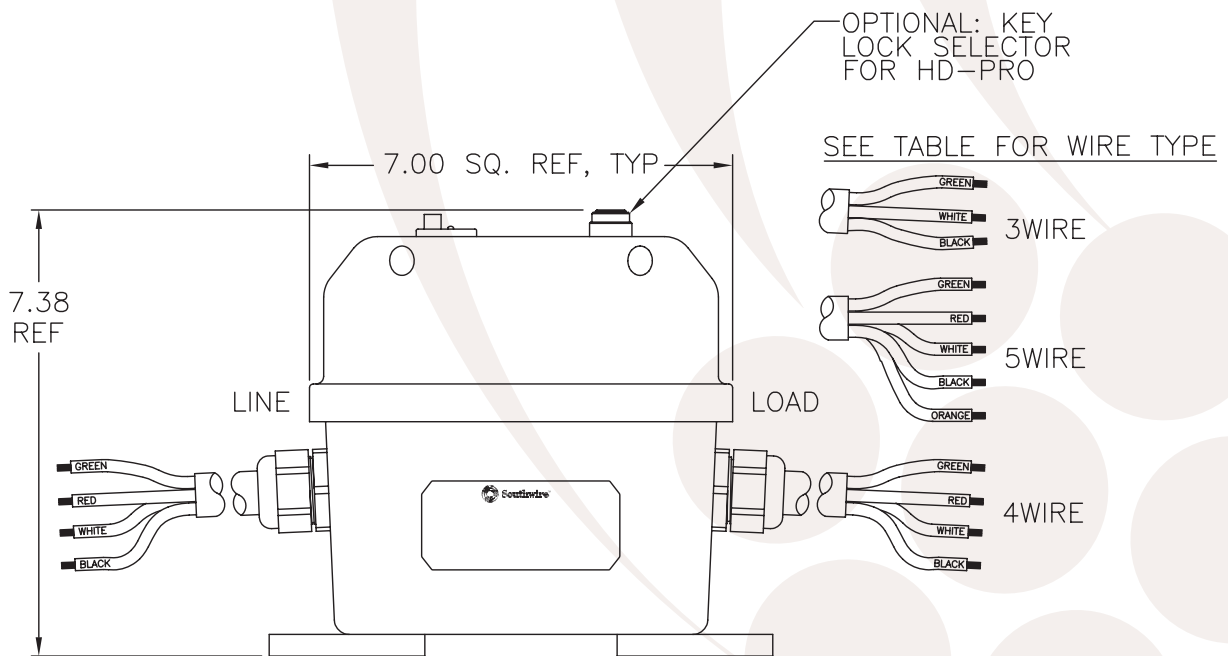

Southwire™

30A - 100A HIGH POWER GFCI | ELCI

HD Pro provides protection for personnel and equipment when leakage levels have a potentially lethal ground current.

24646001-1

APPLICATIONS
Motors
Portable Conveyors
Pumping Systems
Welders
Pressure Washers

CFCI | ELCI WITH 6-30MA TRIP POINT

AUTO RESET

ENGINEERED TO TRIP WITHIN 25 MILLISECONDS

MODEL #	ELECTRICAL RATING				CORD GAUGE	ENCLOSURE COLOR	TRIP LEVEL	PROTECTION TYPE
24846001-1	208-240V	30A	60Hz	3Φ	8/5 AWG	GREY	6, 10, & 30 mA	GFCI | ELCI
24542001-1	208-240V	60A	60Hz	3Φ	4/4 AWG	GREY	6, 10, & 30 mA	GFCI | ELCI
24786001-1	208-240V	80A	60Hz	3Φ	4/4 AWG	GREY	6, 10, & 30 mA	GFCI | ELCI
24646001-1	480V	30A	60Hz	3Φ	10/4 AWG	GREY	6, 10, & 30 mA	GFCI | ELCI
24672001-1	480V	60A	60Hz	3Φ	4/4 AWG	GREY	6, 10, & 30 mA	GFCI | ELCI
24796001-1	480V	80A	60Hz	3Φ	4/4 AWG	GREY	6, 10, & 30 mA	GFCI | ELCI
24736001-1	480V	100A	60Hz	3Φ	2/4 AWG	GREY	6, 10, & 30 mA	GFCI | ELCI

TECHNICAL DATA	
ENDURANCE	3,000 Operations Minimum
OVERLOAD CURRENT	Six Times Rated Current
OPERATING TEMPERATURE RANGE	-20°C to 40°C
INSULATION VOLTAGE	1500 Vrms - 1 Min.
DROP OUT VOLTAGE	60% Rated Voltage - Typically
CONNECTION TYPE	2 ft Flying Leads
ENCLOSURE	NEMA 4 Polymer
POWER ON INDICATION	Lighted Indicator

**BUILT FOR DURABILITY.
BUILT FOR RELIABILITY.
BUILT FOR WORK.™**

1-855-798-6657 | SOUTHWIRE.COM

©2023 Southwire Company, LLC. All rights reserved.
*Registered Trademark & ™Trademark of Southwire Company, LLC.

Southwire™

**BUILT FOR DURABILITY.
BUILT FOR RELIABILITY.
BUILT FOR WORK.™**

1-855-798-6657 | SOUTHWIRE.COM

©2023 Southwire Company, LLC. All rights reserved.
*Registered Trademark & ™Trademark of Southwire Company, LLC.