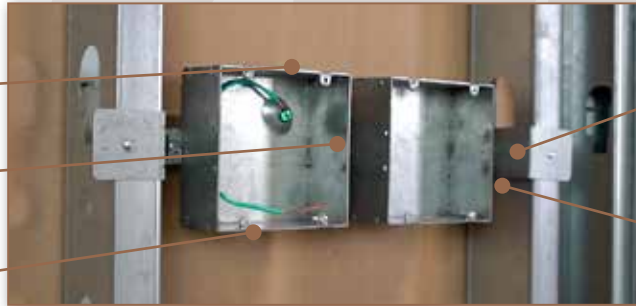

## FRONT VIEW OF SPD0

PRE-INSTALLED POWER/  
DATA COMBINATION OF  
BOXES

PRE-INSTALLED 8" 12  
GA GROUNDING PIGTAIL

LARGE CAPACITY  
4-11/16", 2-1/8" DEEP  
SQUARE BOXES

BAR 24" TO 16"  
ADJUSTABILITY

QUICK AND EASY BOX  
ADJUSTMENT ALONG  
BRACKET FACE