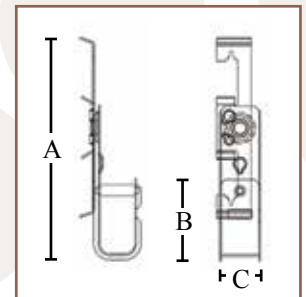

Southwire™

CABLE SUPPORT SYSTEMS

J-HOOKS WITH CLIP

APPLICATION

J-Hook with clip feature allows the J-Hook to easily attach to beams, threaded rods, or wires. J-Hooks provide support for data cables: fiber optic, inner-duct, and low voltage.

FEATURES

Easy no-tool installation
 Available in multiple sizes
 J- Hooks are designed with round edges to provide proper bend radius
 Rod/wire clip feature allows for easy repositioning of J-Hook

MATERIAL/FINISH

Clip: Spring Steel/ GEOSEAL™
 J-Hook: Steel/Galvanized

CERTIFICATIONS

UL Standard: UL 2239

PART #	HOOK DIAMETER	ROD SIZE	A	B	C	BOX QTY.
CAT124Z34TZ*	3/4"	1/4"	3.23"	1.65"	.866"	40
CAT126Z34TZ*	3/4"	3/8"	4.171"	1.65"	.866"	50
JHK-21-BW2**	1-5/16"	1/4"	4.561"	1.79"	1.64"	50
JHK-21-BW6**	1-5/16"	3/8"	4.561"	1.79"	1.64"	50
CAT324Z34TZ*	2"	1/4"	5.311"	2.50"	1.64"	50
CAT326Z34TZ*	2"	3/8"	5.311"	2.50"	1.64"	50
JHK-64-BW2**	4"	1/4"	5.421"	2.50"	1.91"	25