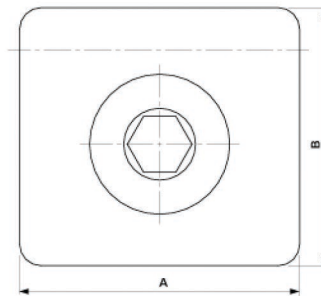

Contact wire clamp for Delta suspension, L = 39 mm with 1 screw

Item number D1618-02

Dimensions

B: 36 mm

A: 39 mm

Material and weight

Weight: 0.160 kg

Material: Bz

Comments

- For grooved contact wire 80-120 mm²(Other contact wire sections on request)

Southwire[™]

A COLAS RAIL COMPANY

Contact Us: Transit@southwire.com