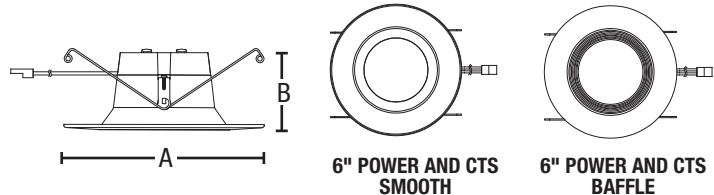

6" POWER AND CTS
SMOOTH

6" POWER AND CTS
BAFFLE

MODEL #	WEIGHT (LBS)	PALLET QTY (PCS)* 48" X 40" X 60"	A	B
RTL4-SQ-7W-CS-WH	0.32	576	5.315" (135mm)	2.402" (61mm)
RTL6-SQ-9W-CS-WH	0.49	324	7.087" (180mm)	3.031" (77mm)
RTL6-SQ-11W-CS-WH	0.49	324		
RTL4-ADJ-7W-CS-WH	0.38	720	5.276" (134mm)	2.126" (54mm)
RTL6-ADJ-9W-CS-WH	0.56	360	7.480" (190mm)	2.480" (63mm)
RTL6-ADJ-11W-CS-WH	0.56	360