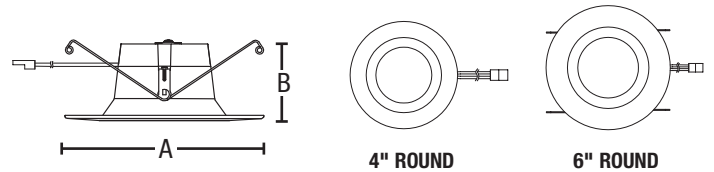

TOPAZ®

A Southwire Company

LED RETROFIT RECESSED DOWNLIGHTS PERFORMANCE SERIES

DIMENSIONS | WEIGHT

MODEL #	WEIGHT (LBS)	PALLET QTY (PCS)* 48" X 40" X 60"	A	B
RTL400WH/7W/CTS	0.30	720	5.276" (134mm)	2.480" (63mm)
RTL600WH/9W/CTS	0.50	288	7.480" (190mm)	2.874" (73mm)
RTL600WH/11W/CTS	0.50	288		
RTL403WH/7W/CTS	0.30	720	5.276" (134mm)	2.480" (63mm)
RTL603WH/9W/CTS	0.50	288	7.480" (190mm)	2.874" (73mm)
RTL603WH/11W/CTS	0.50	288		

4" ROUND

6" ROUND

MODEL #	WEIGHT (LBS)	PALLET QTY (PCS)* 48" X 40" X 60"	A	B
RTL6-13W-PCS-WH-S	0.54	288	7.480" (190mm)	2.874" (73mm)
RTL6-13W-PCS-WH-B