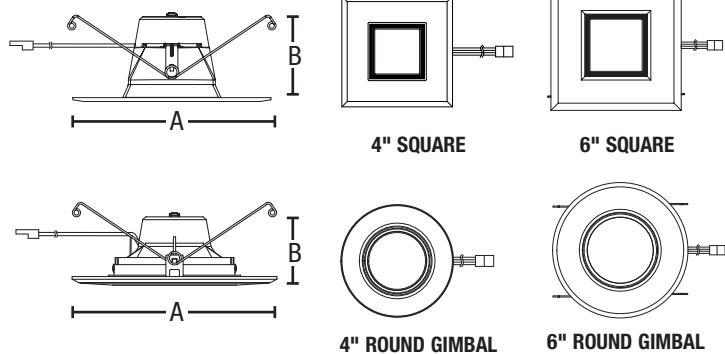

4" SQUARE

6" SQUARE

4" ROUND GIMBAL

6" ROUND GIMBAL

* Pallet quantities may vary

NOTES

Dimming- This product is designed to be compatible with most leading-edge type incandescent and LED style dimmers. (Dimming range 100% down to 5%). Product performance may vary depending on dimmer manufacturer and circuit loading. Contact your local Southwire representative for a list of compatible dimmers.

Specifications are subject to change without prior notice. Replacement wattage shown depends on application and fixture.

**BUILT FOR DURABILITY.
BUILT FOR RELIABILITY.
BUILT FOR WORK.™**

800-666-2852 | SOUTHWIRE.COM

©2024 Southwire Company, LLC. All rights reserved.
*Registered Trademark & ™Trademark of Southwire Company, LLC.