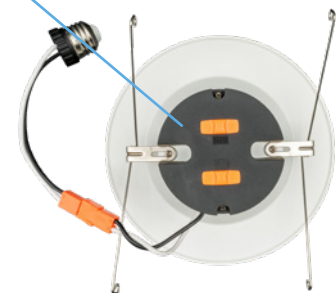

BUILT FOR DURABILITY.
BUILT FOR RELIABILITY.
BUILT FOR WORK.™

800-666-2852 | SOUTHWIRE.COM

©2024 Southwire Company, LLC. All rights reserved.
*Registered Trademark & ™Trademark of Southwire Company, LLC.