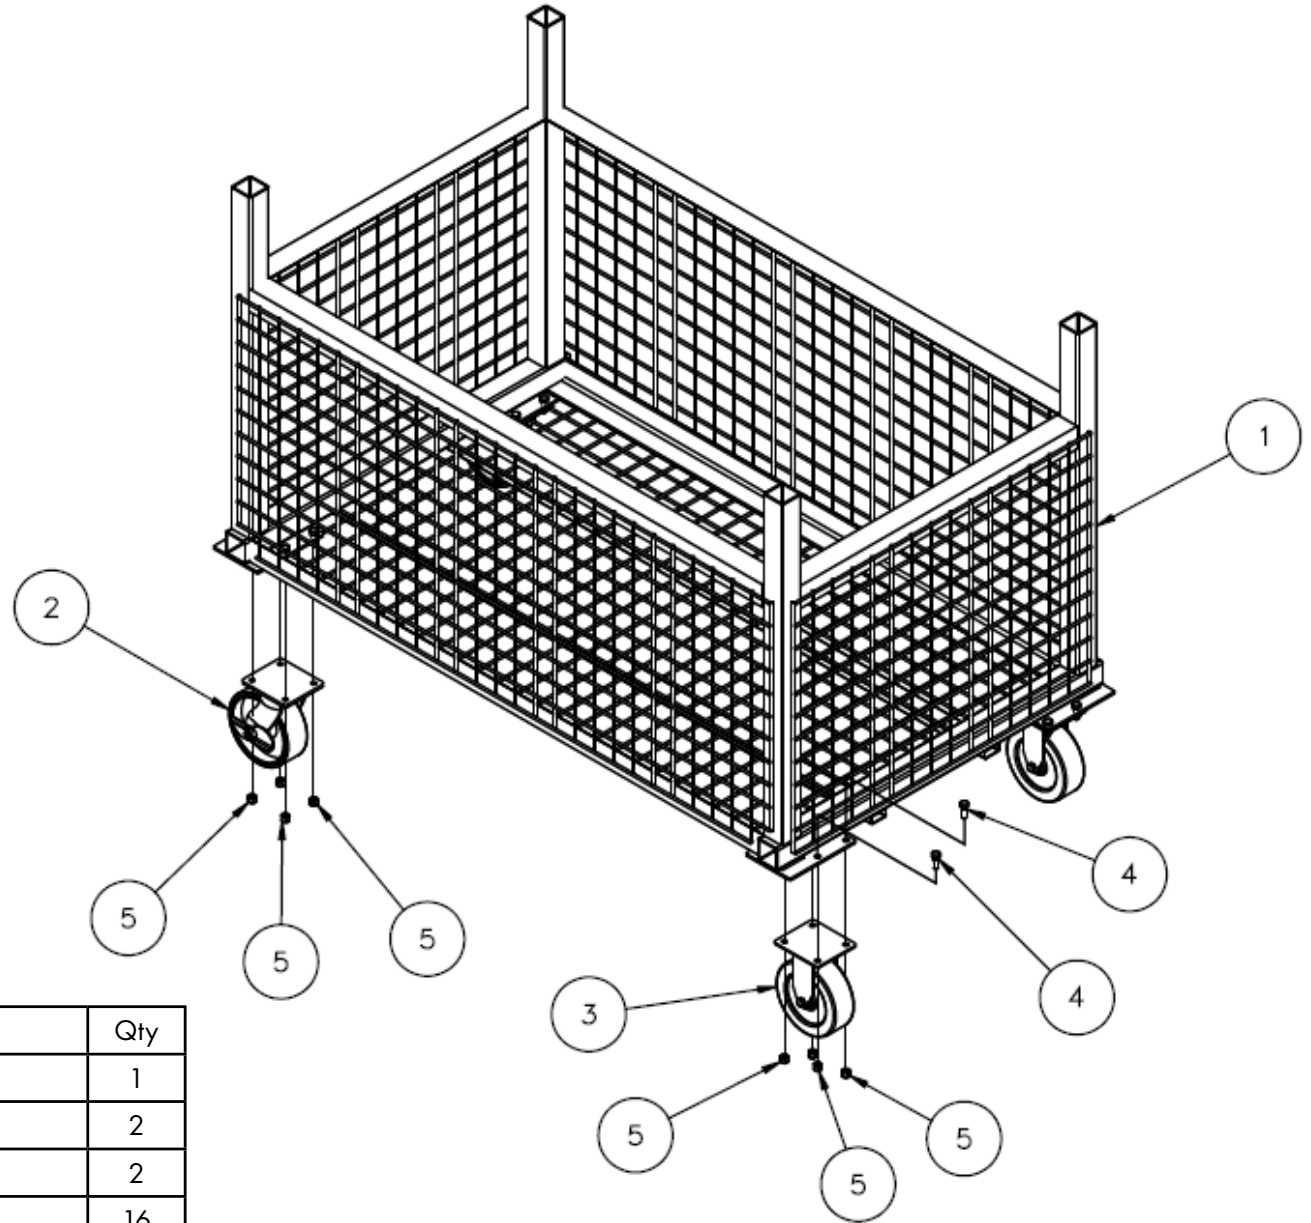

TAINER MAC™ 60 PARTS (784990)

Item	Part No.	Description	Qty
1	784991	TAINER MAC™ WELDMENT	1
2	779038	CASTER, 6" SWIVEL	2
3	779039	CASTER, 6" RIGID	2
4	771107	SCREW, HHC 3/8-16 X 1"	16
5	772355	NUT, INSERT LOCK 3/8-16	16