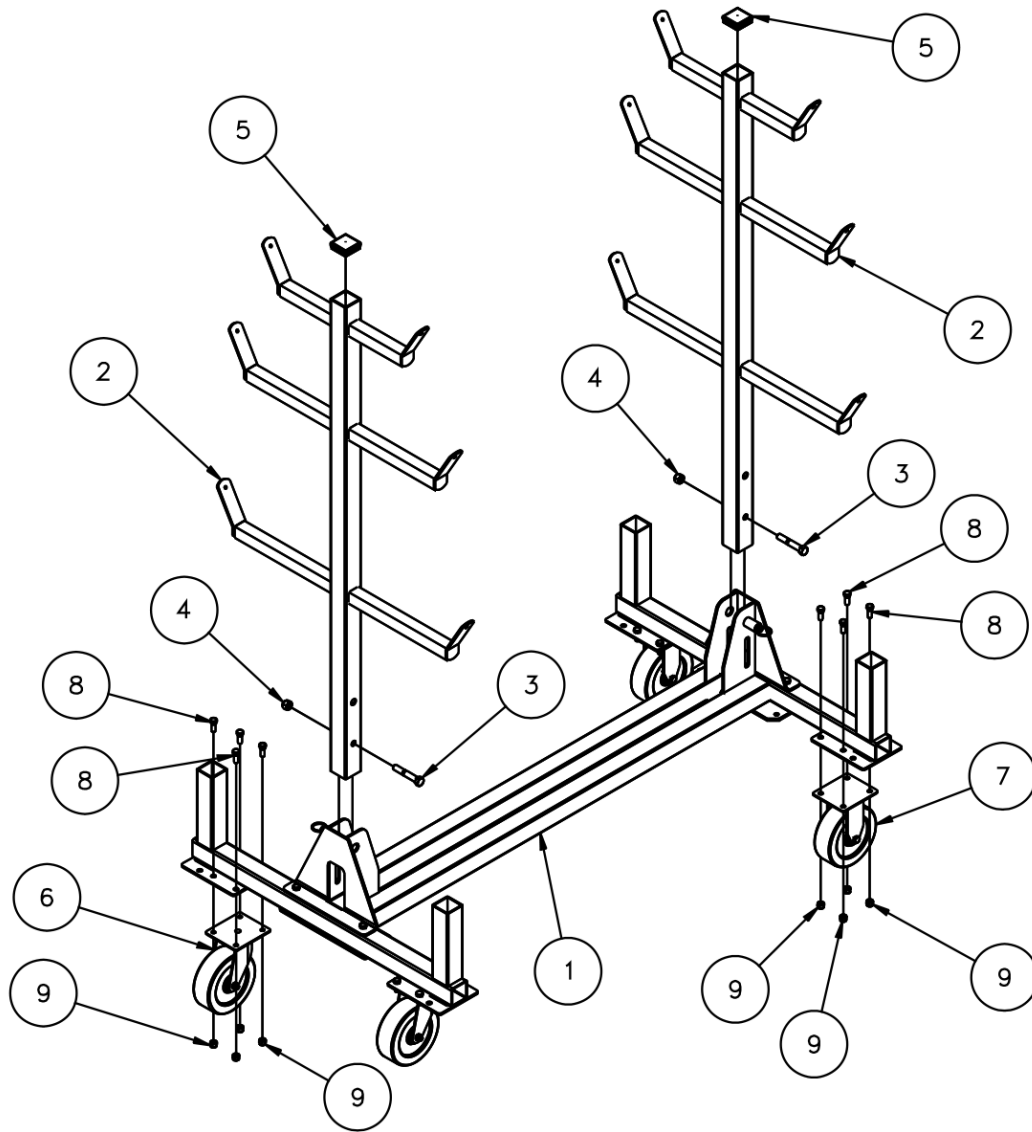

MAC RACK I™ PARTS (783317)

Item	Part No.	Description	Qty
1	786150	MAC RACK ASSEMBLY, NEW	1
2	783314	UPRIGHT WELDMENT (MAC RACK)	2
3	771142	SCREW, HHC 1/2 - 13 X 3	2
4	772358	NUT, INSERT JAM 1/2-13	2
5	779916	CAP, 2" SQUARE TUBING, BLACK	2
6	779008	CASTER, 6" SWIVEL - MAC RACK	2
7	779009	CASTER, 6" RIGID - MAC RACK	2
8	771107	SCREW, HHC 3/8- 16 X 1	2
9	772355	NUT, INSERT JAM 3/8-16	2