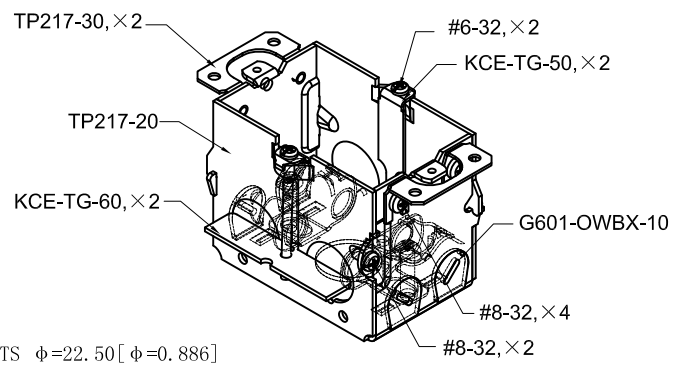

SIDES	BOTTOM
4 KNOCKOUTS	1/2" KNOCKOUTS
4 1/2" KNOCKOUTS	
2 PCS 8-32×1/4 Screws Installed	
4 PCS 8-32×3/16 Screws Installed	
2 PCS 6-32×1-7/8 Screws Installed	
2 PCS 10-32×1 Screws Installed	
Material: Steel-0.0625"-G60 Galvanized	

This data sheet is for reference only .GARVIN INDUSTRIES reserves the right to make changes to the design without prior notice.

DESCRIPTION
TRADE REFERENCE TERMS

STANDARD PACKING
50 PCS

<h1>GARVIN INDUSTRIES</h1>		
TITLE 2-1/2" DEEP SWITCH BOXES		
SIZE A4	DWG NO. G601-OWBX	REV A
DATA SHEET		