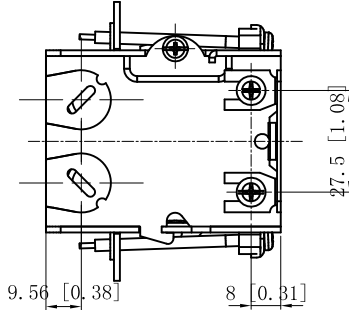

SIDES	BOTTOM
4 KNOCKOUTS	1/2" KNOCKOUTS
4 1/2" KNOCKOUTS	
2 PCS 8-32×1/4 Screws Installed	
4 PCS 8-32×3/16 Screws Installed	
2 PCS 6-32×1-7/8 Screws Installed	
2 PCS 10-32×1 Screws Installed	
Material: Steel-0.0625"-G60 Galvanized	

This data sheet is for reference only .GARVIN INDUSTRIES reserves the right to make changes to the design without prior notice.

DESCRIPTION
TRADE REFERENCE TERMS

STANDARD PACKING
50 PCS

<h1>GARVIN INDUSTRIES</h1>		
TITLE 2-1/2" DEEP SWITCH BOXES		
SIZE A4	DWG NO. G601-OWBX	REV A
DATA SHEET		