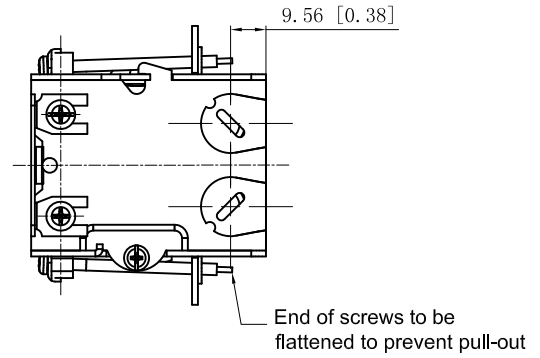

SIDES	BOTTOM
4 KNOCKOUTS	1/2" KNOCKOUTS
4 1/2" KNOCKOUTS	
2 PCS 8-32×1/4 Screws Installed	
4 PCS 8-32×3/16 Screws Installed	
2 PCS 6-32×1-7/8 Screws Installed	
2 PCS 10-32×1 Screws Installed	
Material: Steel-0.0625"-G60 Galvanized	

This data sheet is for reference only .GARVIN INDUSTRIES reserves the right to make changes to the design without prior notice.

DESCRIPTION
TRADE REFERENCE TERMS

STANDARD PACKING
50 PCS

<h1>GARVIN INDUSTRIES</h1>		
TITLE 2-1/2" DEEP SWITCH BOXES		
SIZE A4	DWG NO. G601-OWBX	REV A
DATA SHEET		