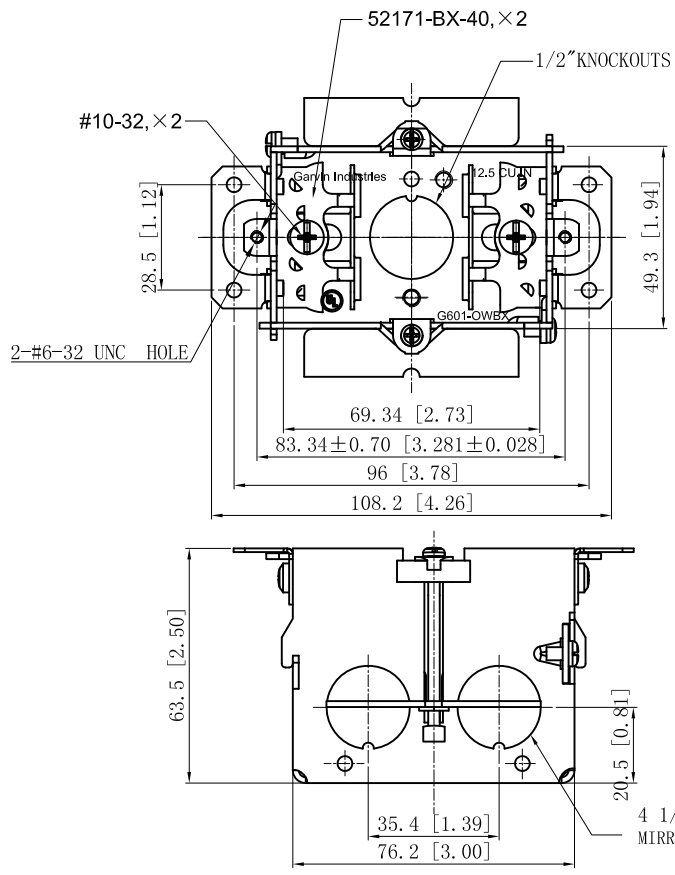

SIDES	BOTTOM
4 KNOCKOUTS	1/2" KNOCKOUTS
4 1/2" KNOCKOUTS	
2 PCS 8-32×1/4 Screws Installed	
4 PCS 8-32×3/16 Screws Installed	
2 PCS 6-32×1-7/8 Screws Installed	
2 PCS 10-32×1 Screws Installed	
Material: Steel-0.0625"-G60 Galvanized	

This data sheet is for reference only .GARVIN INDUSTRIES reserves the right to make changes to the design without prior notice.

DESCRIPTION
TRADE REFERENCE TERMS

STANDARD PACKING
50 PCS

<h1>GARVIN INDUSTRIES</h1>		
TITLE 2-1/2" DEEP SWITCH BOXES		
SIZE A4	DWG NO. G601-OWBX	REV A
DATA SHEET		