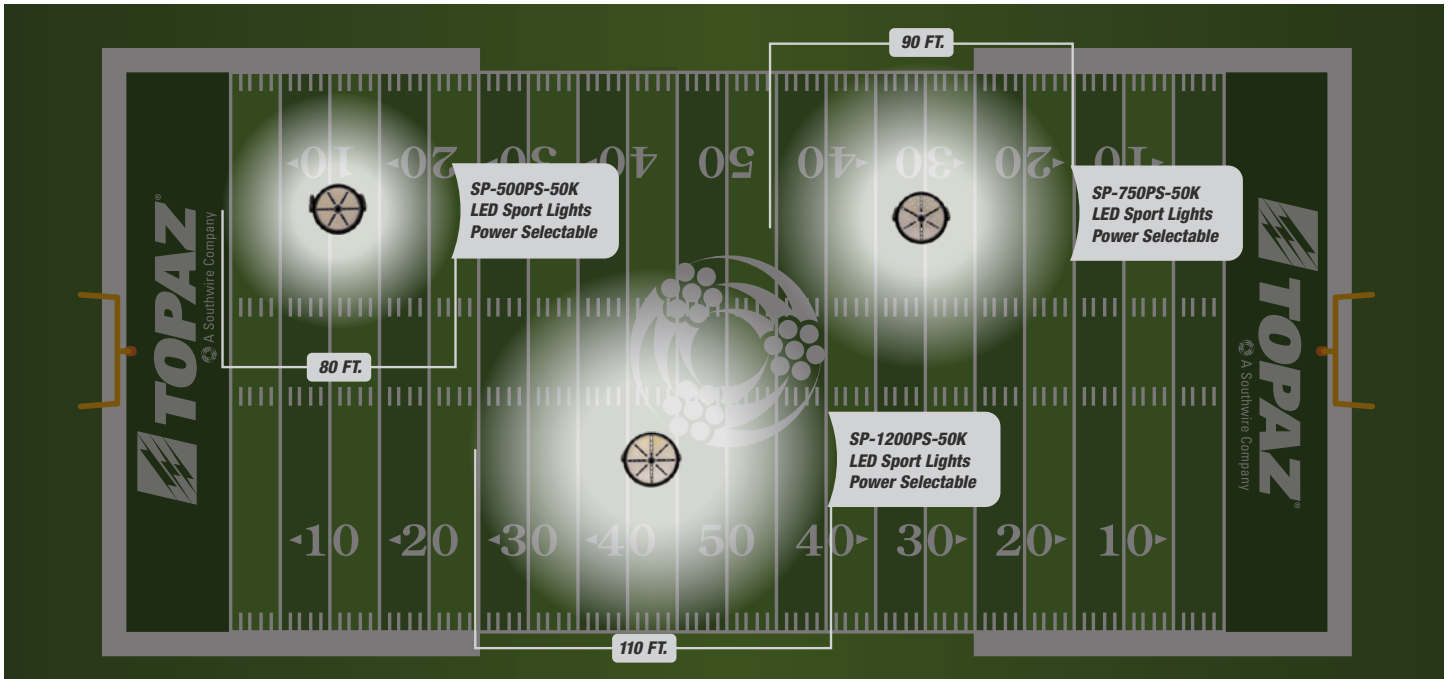

LED SPORTS LIGHT

POWER SELECTABLE

ENERGY SAVINGS Based on 12 hours/day and $0.11/kWh

MODEL #	LED WATTAGE	REPLACEMENT WATTAGE	WATTS SAVED	YEARLY SAVINGS	5 YEAR SAVINGS
SP-500PS-50K SP-500PS-50K-HV	500W	2000W	3,285,000	$985.50	$4,927.50
SP-750PS-50K SP-750PS-50K-HV	750W	3000W	4,927,500	$1,478.25	$7,391.25
SP-1200PS-50K SP-1200PS-50K-HV	1200W	4800W	7,884,000	$2,365.20	$11,826.00

* based on 6 hours daily usage at max wattage output

DLC INFORMATION

MODEL #	DLC I.D.	DLC CLASSIFICATION	DLC PRIMARY USE
SP-500PS-50K	S-QB7P0D		ARCHITECTURAL FLOOD AND SPOT LUMINAIRES
SP-500PS-50K-HV	S-XH19UK	PREMIUM	ARCHITECTURAL FLOOD AND SPOT LUMINAIRES
SP-750PS-50K	S-4FPH9D		ARCHITECTURAL FLOOD AND SPOT LUMINAIRES

MODEL #	DLC I.D.	DLC CLASSIFICATION	DLC PRIMARY USE
SP-750PS-50K-HV	S-8PI0MN		ARCHITECTURAL FLOOD AND SPOT LUMINAIRES
SP-1200PS-50K	S-RPY4LC	PREMIUM	ARCHITECTURAL FLOOD AND SPOT LUMINAIRES
SP-1200PS-50K-HV	S-W4P01Z		ARCHITECTURAL FLOOD AND SPOT LUMINAIRES

**BUILT FOR DURABILITY.
BUILT FOR RELIABILITY.
BUILT FOR WORK.™**

800-666-2852 | SOUTHWIRE.COM

©2024 Southwire Company, LLC. All rights reserved.
*Registered Trademark & ™Trademark of Southwire Company, LLC.