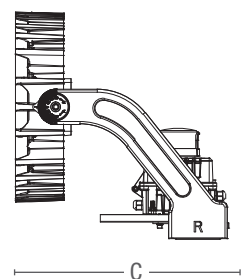

Job Name/Title: _____

Model #: _____

Fixture Type: _____

LED SPORTS LIGHT

POWER SELECTABLE

DIMENSIONS | WEIGHT

MODEL #	A (IN)	B (IN)	C (IN)	WEIGHT (LBS.)	PALLET QUANTITY (PCS)* 48" x 40" x 60"
SP-500PS-50K	17.3	17.6	16.5	32.8	12PCS
SP-500PS-50K-HV	17.3	17.6	16.5	32.8	12PCS
SP-750PS-50K	21.8	21.3	19.5	48.1	6PCS
SP-750PS-50K-HV	21.8	21.3	19.5	48.1	6PCS
SP-1200PS-50K	24.6	22.5	21.3	47.6	3PCS
SP-1200PS-50K-HV	24.6	22.5	21.3	47.6	3PCS

B

*pallet qty's may vary

ACCESSORIES (SOLD SEPARATELY)

MODEL #	ORDER CODE	UPC	DESCRIPTION
SP-SFMOUNT-500	74452	032886313103	SLIPFITTER MOUNT FOR 500W SPORT LIGHT
SP-SFMOUNT-750	74453	032886312601	SLIPFITTER MOUNT FOR 750W SPORT LIGHT
SP-SFMOUNT-1200	74454	032886312618	SLIPFITTER MOUNT FOR 1200W SPORT LIGHT
SP-SHIELD-500	74455	032886312625	SHIELD GUARD FOR 500W SPORT LIGHT
SP-SHIELD-750	74482	032886312632	SHIELD GUARD FOR 750W SPORT LIGHT
SP-SHIELD-1200	74484	032886312649	SHIELD GUARD FOR 1200W SPORT LIGHT
SP-EXTCORD-35FT	74486	032886312656	35-FT EXTENSION CORD
SP-EXTCORD-65FT	74490	032886312663	65-FT EXTENSION CORD
SP-LASERPOINTER	74500	032886312670	GREEN LASER POINTER
WD-PC/TL/120-277	72711	751338033771	120-277V TWIST-LOCK PHOTOCELL
WD-PC/TL/480	72722	751338033788	480V TWIST-LOCK PHOTOCELL

**BUILT FOR DURABILITY.
BUILT FOR RELIABILITY.
BUILT FOR WORK.™**

800-666-2852 | SOUTHWIRE.COM

©2024 Southwire Company, LLC. All rights reserved.
*Registered Trademark & ™Trademark of Southwire Company, LLC.