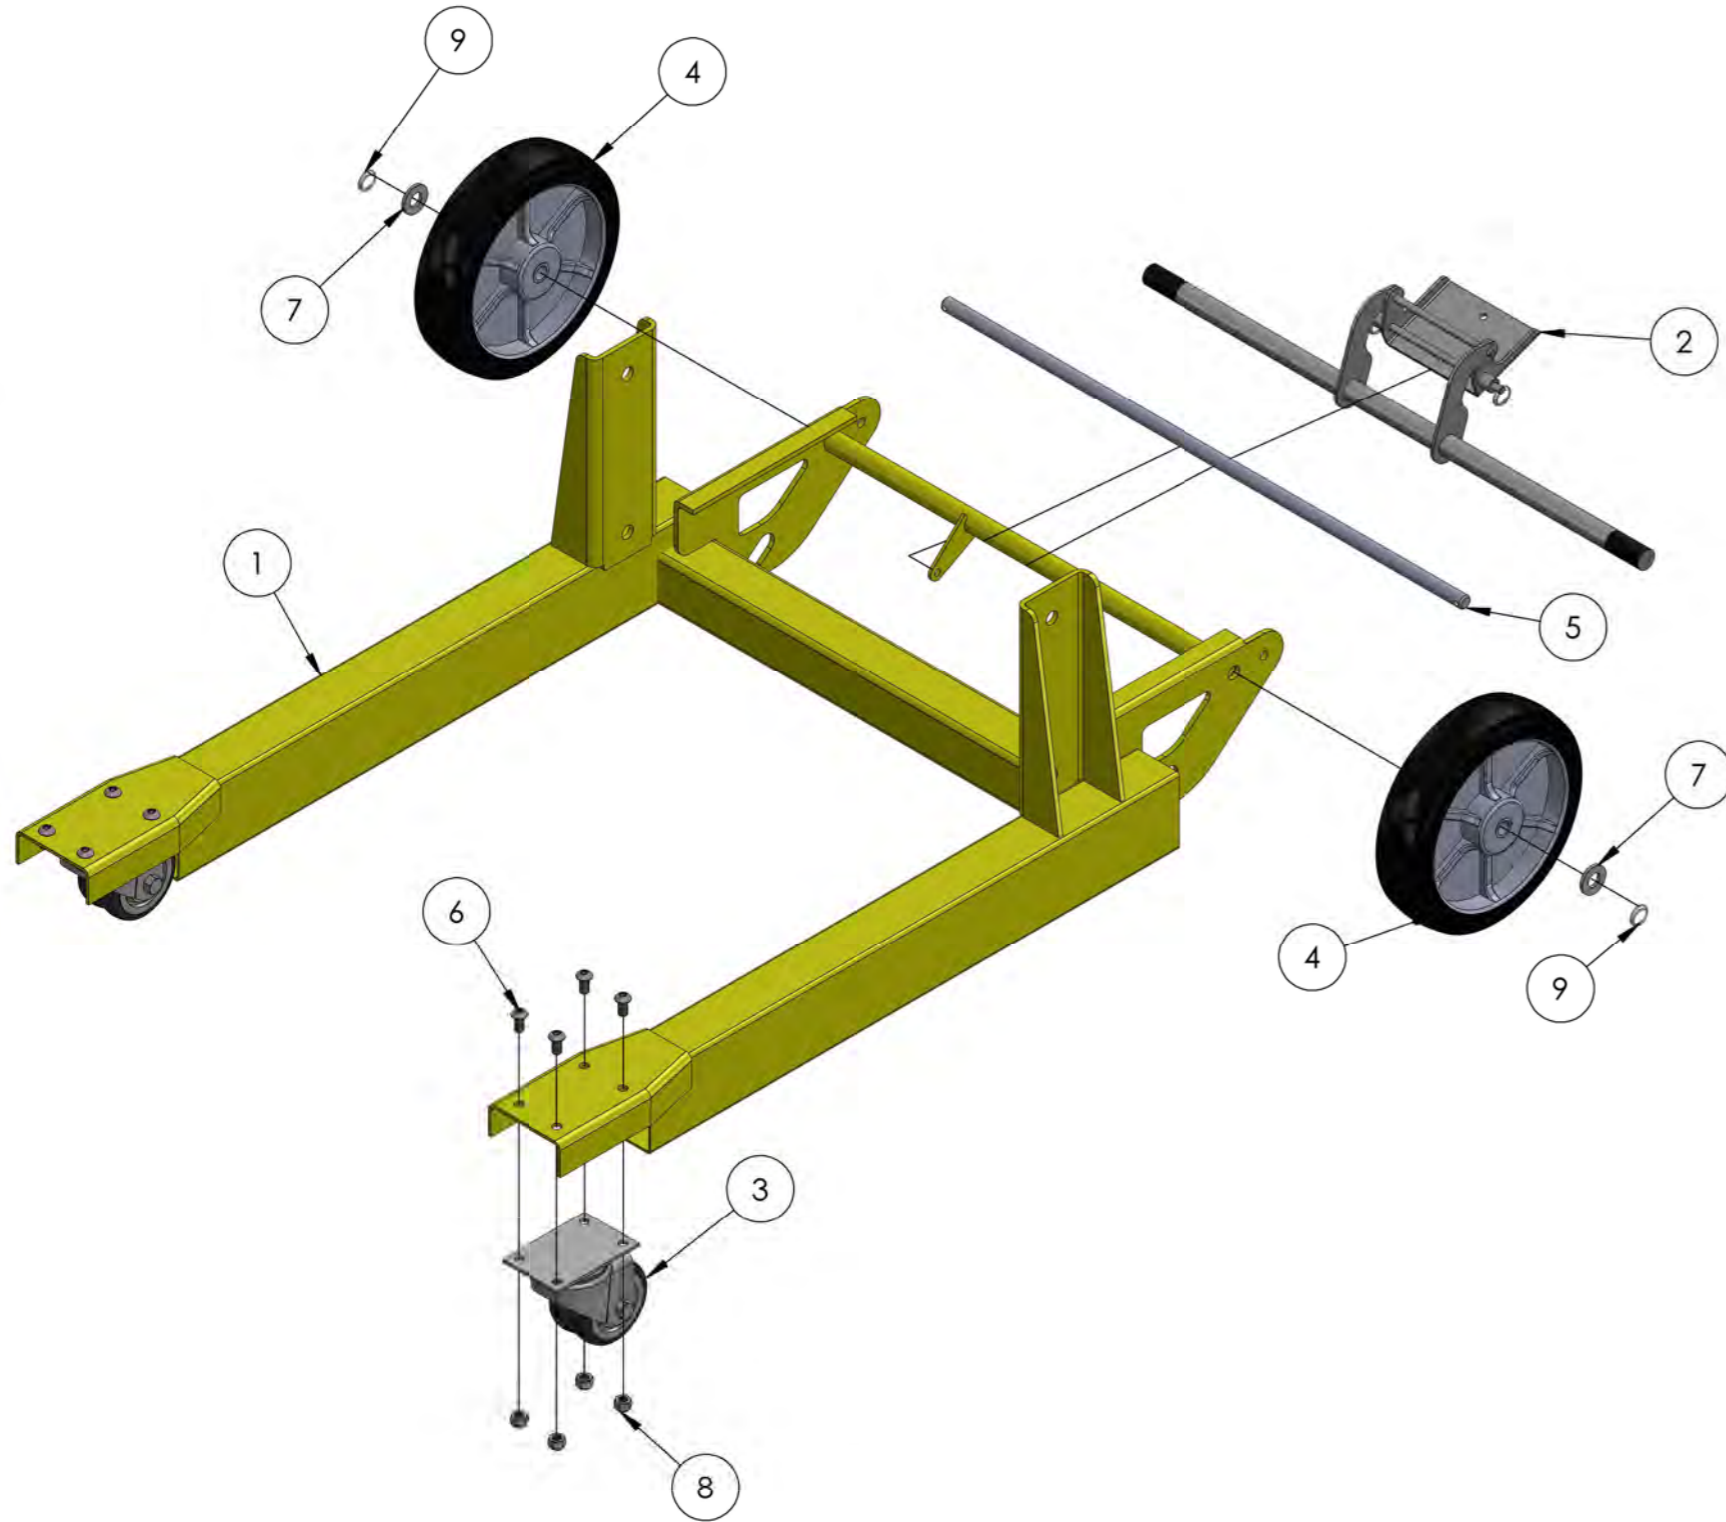

784650 - EQUIPMENT LIFT

ITEM NO.	PART NUMBER	DESCRIPTION	QTY.
1	784600	EQUIPMENT LIFT BASE ASSEMBLY	1
2	784630	MAST ASSEMBLY	1
3	784660	TRAY ASSEMBLY	1
4	784670	WINCH ASSEMBLY (EL-405)	1
5	784675	PULLEY ASSEMBLY	2
6	784680	LOAD LINE 405	1
7	779527	HAND GRIP 1" X 5"LN	2
8	782910	ROPE RET. WASHER	1
9	779905	CAP, 2" OD TUBE, BLACK	2
10	784601	PIN (GROOVED)	2
11	776084	RETAINING RING 'X'	4
12	771107	SCREW, HHC 3/8-16 X 1	3
13	772355	NUT, INSERT LOCK 3/8-16	3
14	771259	SCREW, BHSC 1/2-13 X 1.0"LN	4
15	772358	NUT, INSERT JAM 1/2 -13	4
16	771260	SCREW, FHSC 3/8-16 X 1.25"LN	1
17	772350	NUT, INSERT JAM 3/8 - 16	1

784600 – BASE ASSEMBLY

ITEM NO.	PART NUMBER	DESCRIPTION	QTY.
1	784605	BASE WELDMENT	1
2	784620	BRAKE ASSEMBLY	1
3	779036	CASTER, 3' DUAL WHEEL SWIVEL W/BREAK	2
4	779031	WHEEL, 8" THERMOPLASTIC GRAY	2
5	784221	AXLE	1
6	771049	SCREW, BHC 5/16-19 X .625"LN	8
7	773094	WASHER, FLAT 1/2 SAE	2
8	772502	NUT, INSERT JAM 5/16-18	8
9	774053	COTTER, CIRCLE Z/P 0.048 X 0.75	2

784660 – TRAY ASSEMBLY

ITEM NO.	PART NUMBER	DESCRIPTION	QTY.
1	784665	TRAY WELDMENT	1
2	784663	ROLLER, MAST	4
3	771350	SCREW, SHOULDER 1/2 X 1/2	4
4	772350	NUT, INSERT JAM 3/8 - 16	4
5	779245	CARGO BUCKLE	1
6	771107	SCREW, HHC 3/8-16 X 1	1