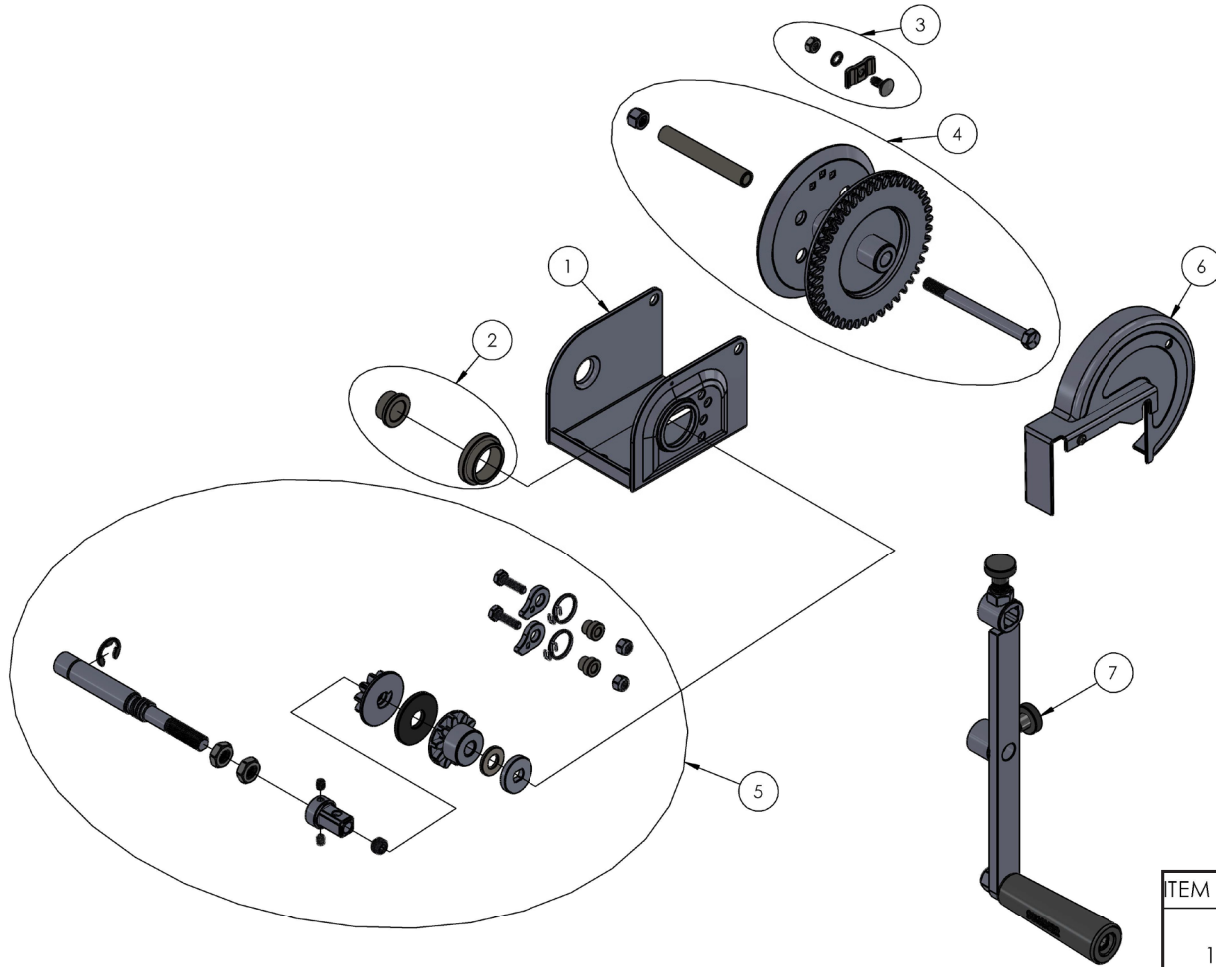

784650 - EQUIPMENT LIFT

ITEM NO.	PART NUMBER	DESCRIPTION	QTY.
1	784600	EQUIPMENT LIFT BASE ASSEMBLY	1
2	784630	MAST ASSEMBLY	1
3	784660	TRAY ASSEMBLY	1
4	784670	WINCH ASSEMBLY (EL-405)	1
5	784675	PULLEY ASSEMBLY	2
6	784680	LOAD LINE 405	1
7	779527	HAND GRIP 1" X 5"LN	2
8	782910	ROPE RET. WASHER	1
9	779905	CAP, 2" OD TUBE, BLACK	2
10	784601	PIN (GROOVED)	2
11	776084	RETAINING RING 'X'	4
12	771107	SCREW, HHC 3/8-16 X 1	3
13	772355	NUT, INSERT LOCK 3/8-16	3
14	771259	SCREW, BHSC 1/2-13 X 1.0"LN	4
15	772358	NUT, INSERT JAM 1/2 -13	4
16	771260	SCREW, FHSC 3/8-16 X 1.25"LN	1
17	772350	NUT, INSERT JAM 3/8 - 16	1

784600 – BASE ASSEMBLY

ITEM NO.	PART NUMBER	DESCRIPTION	QTY.
1	784605	BASE WELDMENT	1
2	784620	BRAKE ASSEMBLY	1
3	779036	CASTER, 3' DUAL WHEEL SWIVEL W/BREAK	2
4	779031	WHEEL, 8" THERMOPLASTIC GRAY	2
5	784221	AXLE	1
6	771049	SCREW, BHC 5/16-19 X .625"LN	8
7	773094	WASHER, FLAT 1/2 SAE	2
8	772502	NUT, INSERT JAM 5/16-18	8
9	774053	COTTER, CIRCLE Z/P 0.048 X 0.75	2

784660 – TRAY ASSEMBLY

ITEM NO.	PART NUMBER	DESCRIPTION	QTY.
1	784665	TRAY WELDMENT	1
2	784663	ROLLER, MAST	4
3	771350	SCREW, SHOULDER 1/2 X 1/2	4
4	772350	NUT, INSERT JAM 3/8 - 16	4
5	779245	CARGO BUCKLE	1
6	771107	SCREW, HHC 3/8-16 X 1	1

WINCH ASSEMBLY

ITEM NO.	PART NUMBER	DESCRIPTION	QTY.
1	EL-405 Winch Assembly Housing (NOT FOR SALE)	NOT FOR SALE	1
2	785958	WINCH HOUSING BEARING	1
3	785968	CABLE KEEPER KIT	1
4	785960	WINCH HOUSING BEARING	1
5	784842	WINCH ONE HANDLE SHAFT REPLACEMENT KIT	1
6	785962	WINCH COVER	1
7	784289	WINCH HANDLE ASSEMBLY, 2300	1