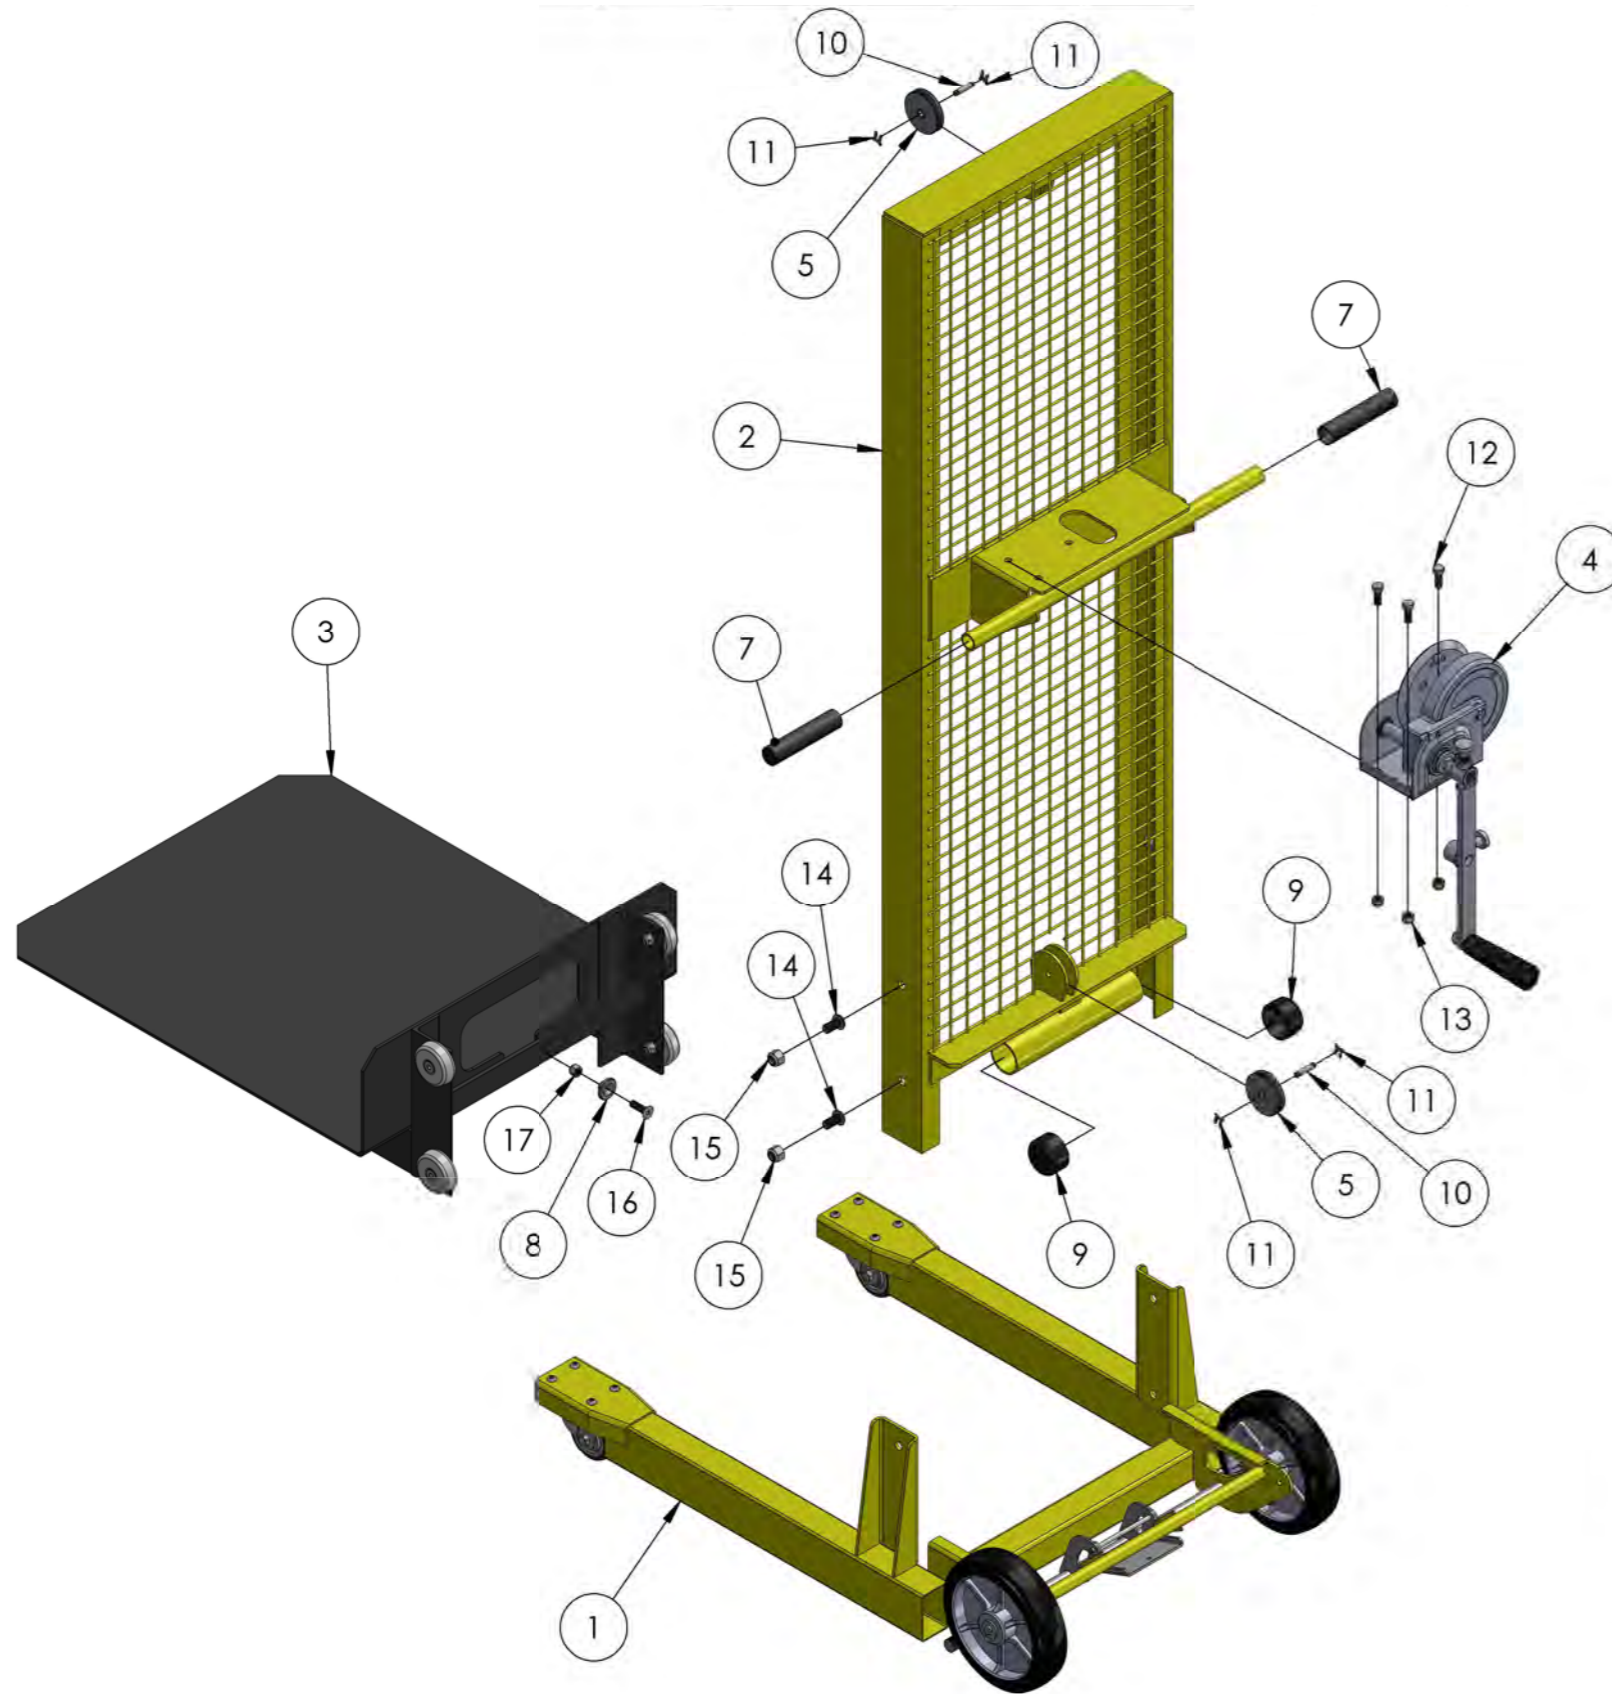

784650 - EQUIPMENT LIFT

ITEM NO.	PART NUMBER	DESCRIPTION	QTY.
1	784600	EQUIPMENT LIFT BASE ASSEMBLY	1
2	784630	MAST ASSEMBLY	1
3	784660	TRAY ASSEMBLY	1
4	784670	WINCH ASSEMBLY (EL-405)	1
5	784675	PULLEY ASSEMBLY	2
6	784680	LOAD LINE 405	1
7	779527	HAND GRIP 1" X 5"LN	2
8	782910	ROPE RET. WASHER	1
9	779905	CAP, 2" OD TUBE, BLACK	2
10	784601	PIN (GROOVED)	2
11	776084	RETAINING RING 'X'	4
12	771107	SCREW, HHC 3/8-16 X 1	3
13	772355	NUT, INSERT LOCK 3/8-16	3
14	771259	SCREW, BHSC 1/2-13 X 1.0"LN	4
15	772358	NUT, INSERT JAM 1/2 -13	4
16	771260	SCREW, FHSC 3/8-16 X 1.25"LN	1
17	772350	NUT, INSERT JAM 3/8 - 16	1

784600 – BASE ASSEMBLY

ITEM NO.	PART NUMBER	DESCRIPTION	QTY.
1	784605	BASE WELDMENT	1
2	784620	BRAKE ASSEMBLY	1
3	779036	CASTER, 3' DUAL WHEEL SWIVEL W/BREAK	2
4	779031	WHEEL, 8" THERMOPLASTIC GRAY	2
5	784221	AXLE	1
6	771049	SCREW, BHC 5/16-19 X .625"LN	8
7	773094	WASHER, FLAT 1/2 SAE	2
8	772502	NUT, INSERT JAM 5/16-18	8
9	774053	COTTER, CIRCLE Z/P 0.048 X 0.75	2

784660 – TRAY ASSEMBLY

ITEM NO.	PART NUMBER	DESCRIPTION	QTY.
1	784665	TRAY WELDMENT	1
2	784663	ROLLER, MAST	4
3	771350	SCREW, SHOULDER 1/2 X 1/2	4
4	772350	NUT, INSERT JAM 3/8 - 16	4
5	779245	CARGO BUCKLE	1
6	771107	SCREW, HHC 3/8-16 X 1	1