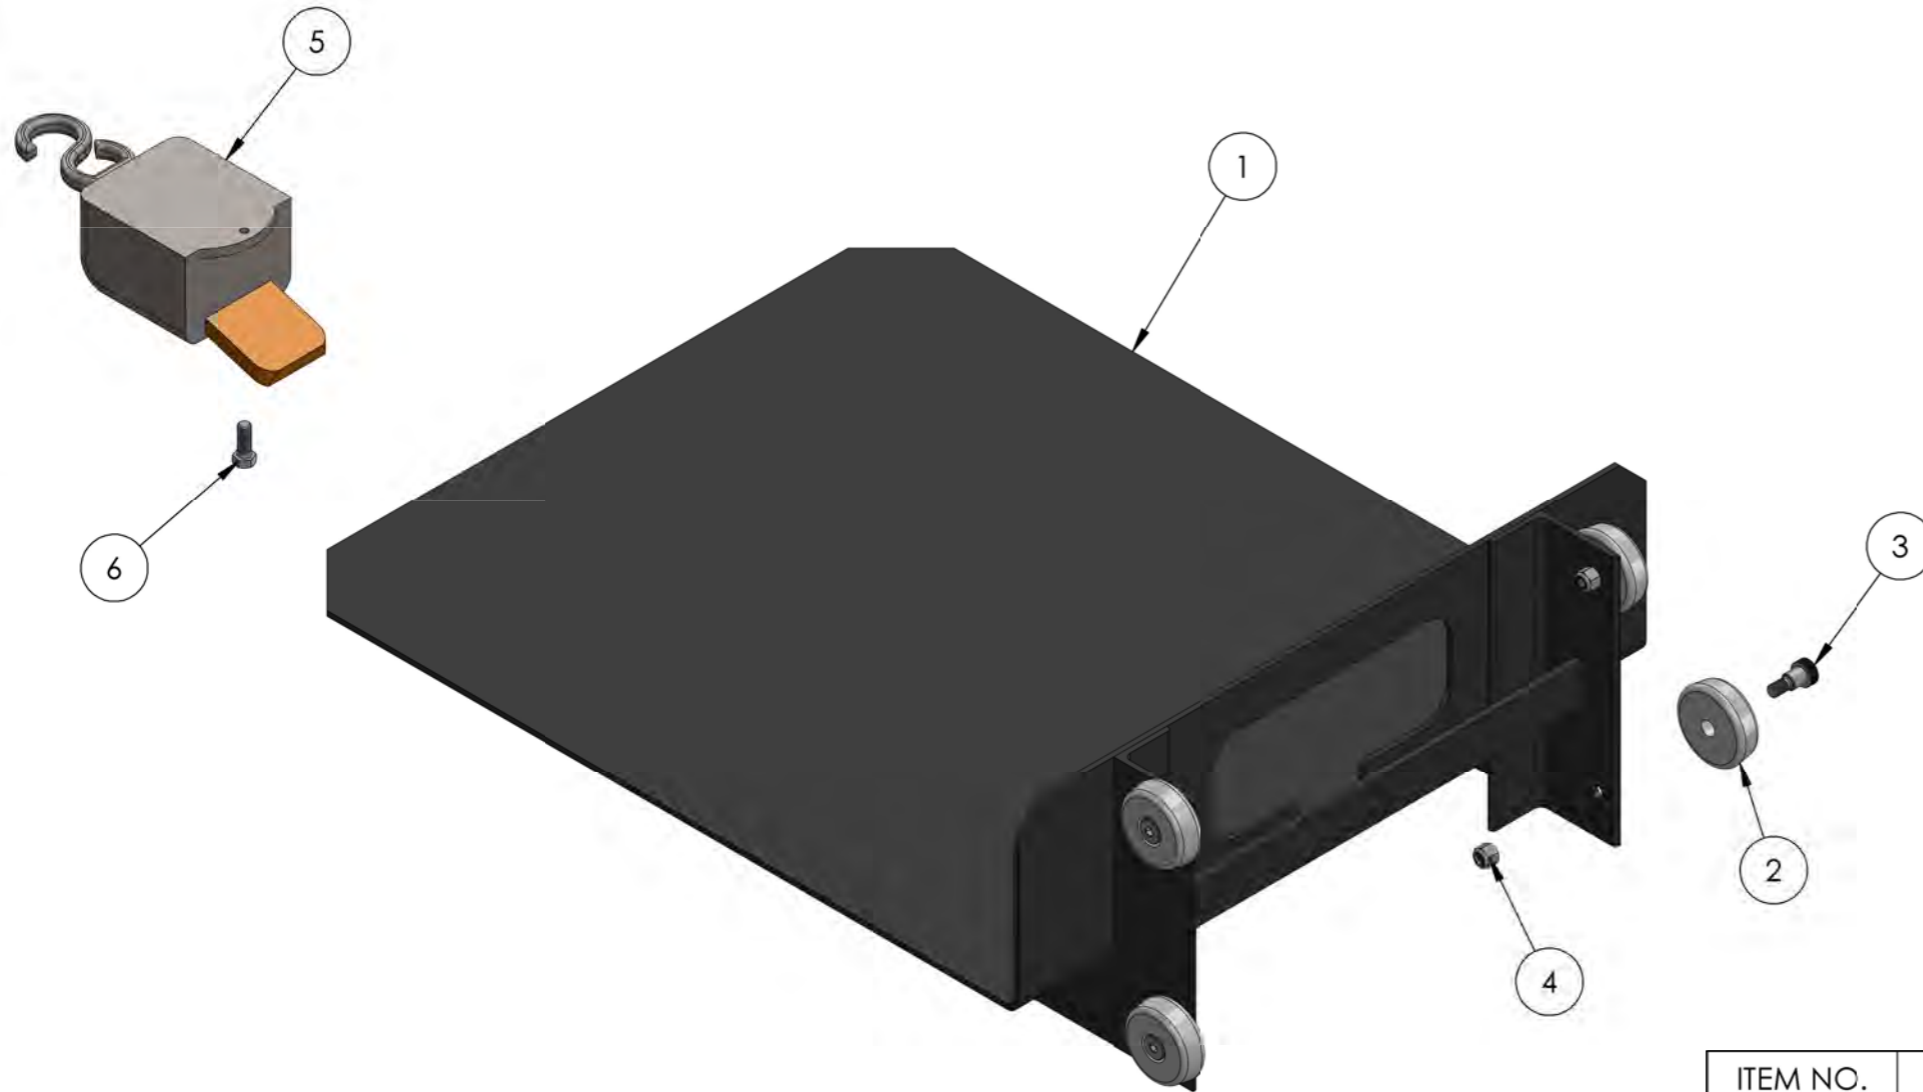

784650 - EQUIPMENT LIFT

ITEM NO.	PART NUMBER	DESCRIPTION	QTY.
1	784600	EQUIPMENT LIFT BASE ASSEMBLY	1
2	784630	MAST ASSEMBLY	1
3	784660	TRAY ASSEMBLY	1
4	784670	WINCH ASSEMBLY (EL-405)	1
5	784675	PULLEY ASSEMBLY	2
6	784680	LOAD LINE 405	1
7	779527	HAND GRIP 1" X 5"LN	2
8	782910	ROPE RET. WASHER	1
9	779905	CAP, 2" OD TUBE, BLACK	2
10	784601	PIN (GROOVED)	2
11	776084	RETAINING RING 'X'	4
12	771107	SCREW, HHC 3/8-16 X 1	3
13	772355	NUT, INSERT LOCK 3/8-16	3
14	771259	SCREW, BHSC 1/2-13 X 1.0"LN	4
15	772358	NUT, INSERT JAM 1/2 -13	4
16	771260	SCREW, FHSC 3/8-16 X 1.25"LN	1
17	772350	NUT, INSERT JAM 3/8 - 16	1

784600 – BASE ASSEMBLY

ITEM NO.	PART NUMBER	DESCRIPTION	QTY.
1	784605	BASE WELDMENT	1
2	784620	BRAKE ASSEMBLY	1
3	779036	CASTER, 3' DUAL WHEEL SWIVEL W/BREAK	2
4	779031	WHEEL, 8" THERMOPLASTIC GRAY	2
5	784221	AXLE	1
6	771049	SCREW, BHC 5/16-19 X .625"LN	8
7	773094	WASHER, FLAT 1/2 SAE	2
8	772502	NUT, INSERT JAM 5/16-18	8
9	774053	COTTER, CIRCLE Z/P 0.048 X 0.75	2

784660 – TRAY ASSEMBLY

ITEM NO.	PART NUMBER	DESCRIPTION	QTY.
1	784665	TRAY WELDMENT	1
2	784663	ROLLER, MAST	4
3	771350	SCREW, SHOULDER 1/2 X 1/2	4
4	772350	NUT, INSERT JAM 3/8 - 16	4
5	779245	CARGO BUCKLE	1
6	771107	SCREW, HHC 3/8-16 X 1	1