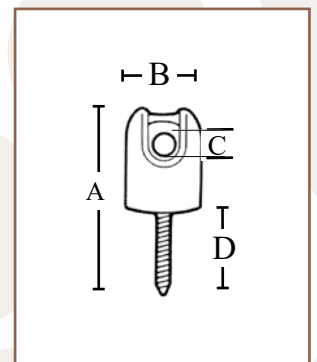

#### FEATURES

- Light duty
- Includes lag screw
- Single-point wireholders are strong and compact
- Heavy cup-base and strap is a single steel stamping, to which the screw is rigidly assembled

#### APPLICATION

- Secure wires before entry into a mast or SE cap

#### STANDARD MATERIAL

- Porcelain/steel

1001TZ

PART #	LAG	MASTER QTY.	WEIGHT/CASE (LBS.)	A	B	OPENING C	D
1001TZ	1-11/16"	100	25	3.0625"	1.375"	.5" X .375"	1.687"

Rev. 0, 02/23

**BUILT FOR DURABILITY.  
BUILT FOR RELIABILITY.  
BUILT FOR WORK.™**