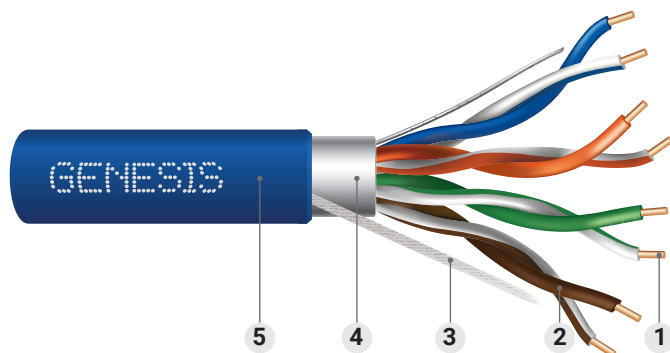

Category 6+ Shielded Cable Plenum

-GENESIS-

Genesis Category 6+ Cables feature thicker conductors to more efficiently handle data and power for more complex voice and data networks, high-bandwidth PoE IP video surveillance, and more. The shielded design minimizes external interference and protects data transmission in noisy environments.

Construction

- 1. Conductor:** Bare Copper conductors for excellent signal transmission and low voltage drop
- 2. Insulation:** FEP
- 3. Rip Cord:** Durable rip cord for efficient jacket stripping and removal
- 4. Shield:** Foil shield over all conductors
- 5. Jacket:** Plenum PVC
Countdown® Length Markings for easy tracking of usage and remaining cable