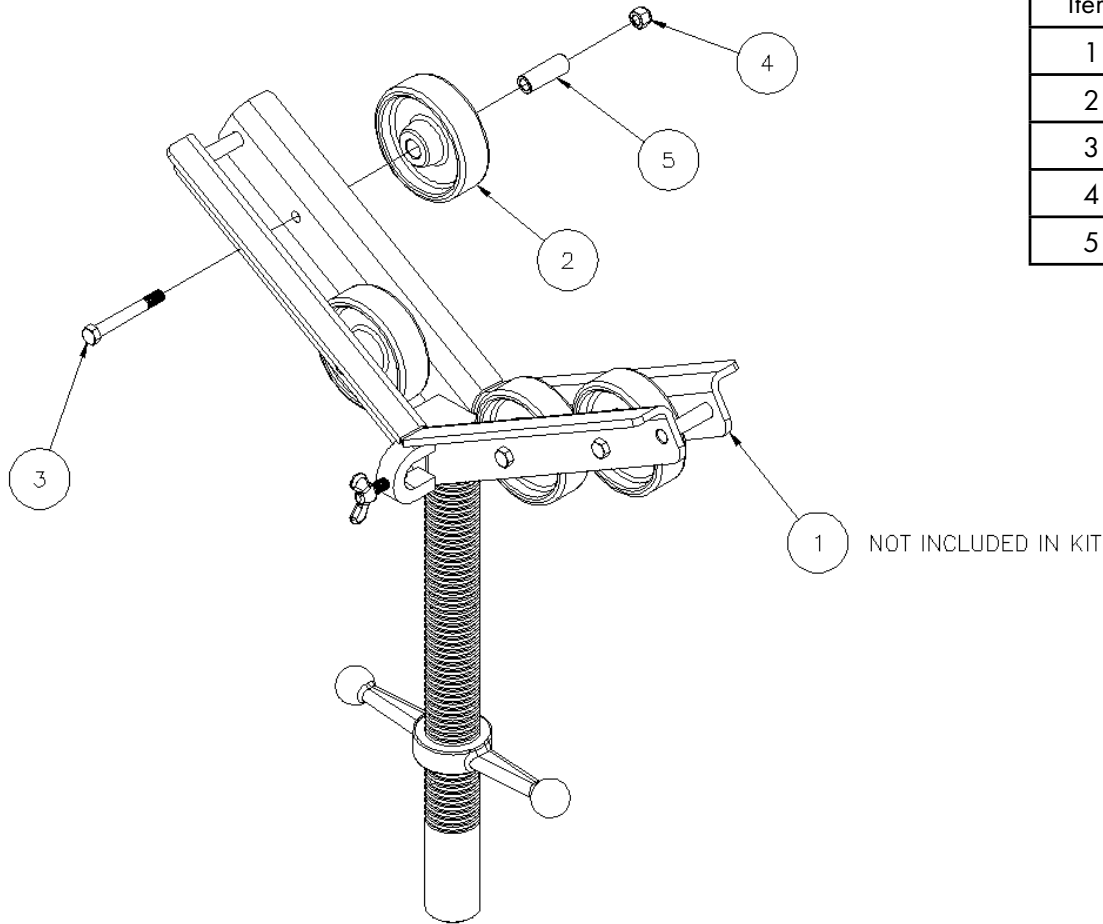

BIG V* PARTS

Item	Part No.	Description	Qty
1	780261	BASE WLDMT, BIG-V-JACK	1
2	781415	BIG VEE HDASSY W/SPANNER NUT	1

SS ROLLER HEAD KIT (781407)

Item	Part No.	Description	Qty
1	781415	BIG VEE HD ASSY W/ SPANNER NUT	1
2	780509	ROLLER WHEEL "SS"	4
2	780568	ROLLER WHEEL , 1-PC PM	4
3	771061	SCREW, HHC 3/8-16 X 3 GRD 5	4
4	772355	NUT, INSERT LOCK 3/8-16	4
5	775031	BUSH, BZ 3/8 X 5/8 X 1-3/4"	4

S.S VEE HEAD KIT (781382)

Item	Part No.	Description	Qty
1	781415	BIG VEE HD ASSY W/ SPANNER NUT	1
2	781391	VEE HEAD LINER SS MJ/BV	4
3	781393	SLEEVE SPACER MJ/BV, SS	4
4	771061	SCREW, HHC 3/8-16 X 3 GRD 5	4
5	772355	NUT, INSERT LOCK 3/8-16	4

LARGE ROLLER HEAD KIT (781406)

Item	Part No.	Description	Qty
1	781415	BIG VEE HD ASSY W/SPANNER NUT	1
2	779055	WHEEL, POWDERED METAL	4
3	771061	SCREW, HHC 3/8-16 X 3 GRD 5	4
4	772355	NUT, INSERT LOCK 3/8-16	4
5	775031	BUSH, BZ 3/8 X 5/8 X 1-3/4"	4

ROLLER HEAD KIT, RUBBER (781394)

Item	Part No.	Description	Qty
1	781415	BIG VEE HD ASSY W/SPANNER NUT	1
2	780507	RUBBER WHEEL W/BUSHINGS AD-9R	4
3	771061	SCREW, HHC 3/8-16 X 3 GRD 5	4
4	772355	NUT, INSERT LOCK 3/8-16	4