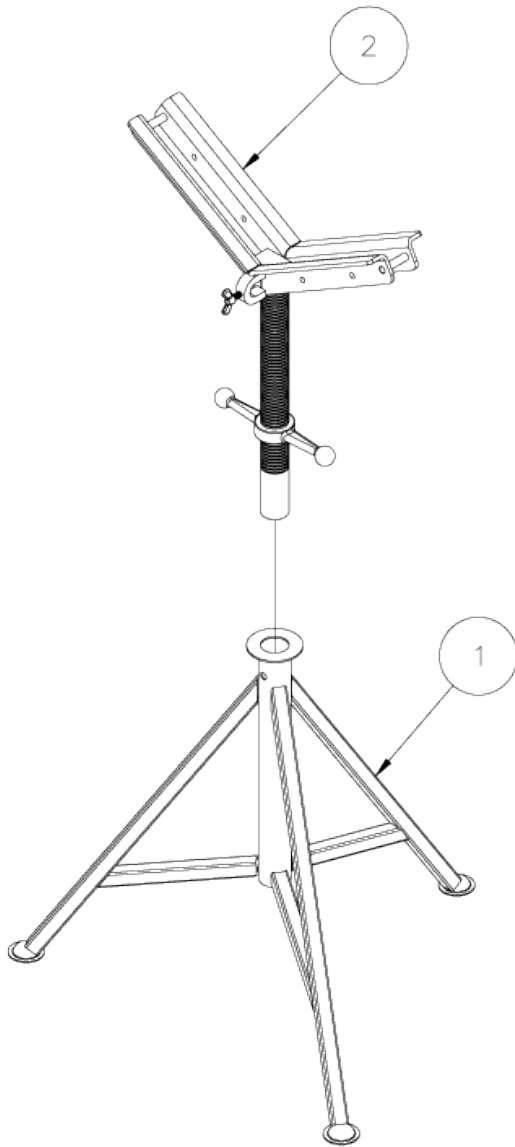

BIG V* PARTS

Item	Part No.	Description	Qty
1	780261	BASE WLDMT, BIG-V-JACK	1
2	781415	BIG VEE HDASSY W/SPANNER NUT	1

SS ROLLER HEAD KIT (781407)

Item	Part No.	Description	Qty
1	781415	BIG VEE HD ASSY W/ SPANNER NUT	1
2	780509	ROLLER WHEEL "SS"	4
2	780568	ROLLER WHEEL , 1-PC PM	4
3	771061	SCREW, HHC 3/8-16 X 3 GRD 5	4
4	772355	NUT, INSERT LOCK 3/8-16	4
5	775031	BUSH, BZ 3/8 X 5/8 X 1-3/4"	4

S.S VEE HEAD KIT (781382)

Item	Part No.	Description	Qty
1	781415	BIG VEE HD ASSY W/ SPANNER NUT	1
2	781391	VEE HEAD LINER SS MJ/BV	4
3	781393	SLEEVE SPACER MJ/BV, SS	4
4	771061	SCREW, HHC 3/8-16 X 3 GRD 5	4
5	772355	NUT, INSERT LOCK 3/8-16	4

LARGE ROLLER HEAD KIT (781406)

Item	Part No.	Description	Qty
1	781415	BIG VEE HD ASSY W/SPANNER NUT	1
2	779055	WHEEL, POWDERED METAL	4
3	771061	SCREW, HHC 3/8-16 X 3 GRD 5	4
4	772355	NUT, INSERT LOCK 3/8-16	4
5	775031	BUSH, BZ 3/8 X 5/8 X 1-3/4"	4

ROLLER HEAD KIT, RUBBER (781394)

Item	Part No.	Description	Qty
1	781415	BIG VEE HD ASSY W/SPANNER NUT	1
2	780507	RUBBER WHEEL W/BUSHINGS AD-9R	4
3	771061	SCREW, HHC 3/8-16 X 3 GRD 5	4
4	772355	NUT, INSERT LOCK 3/8-16	4