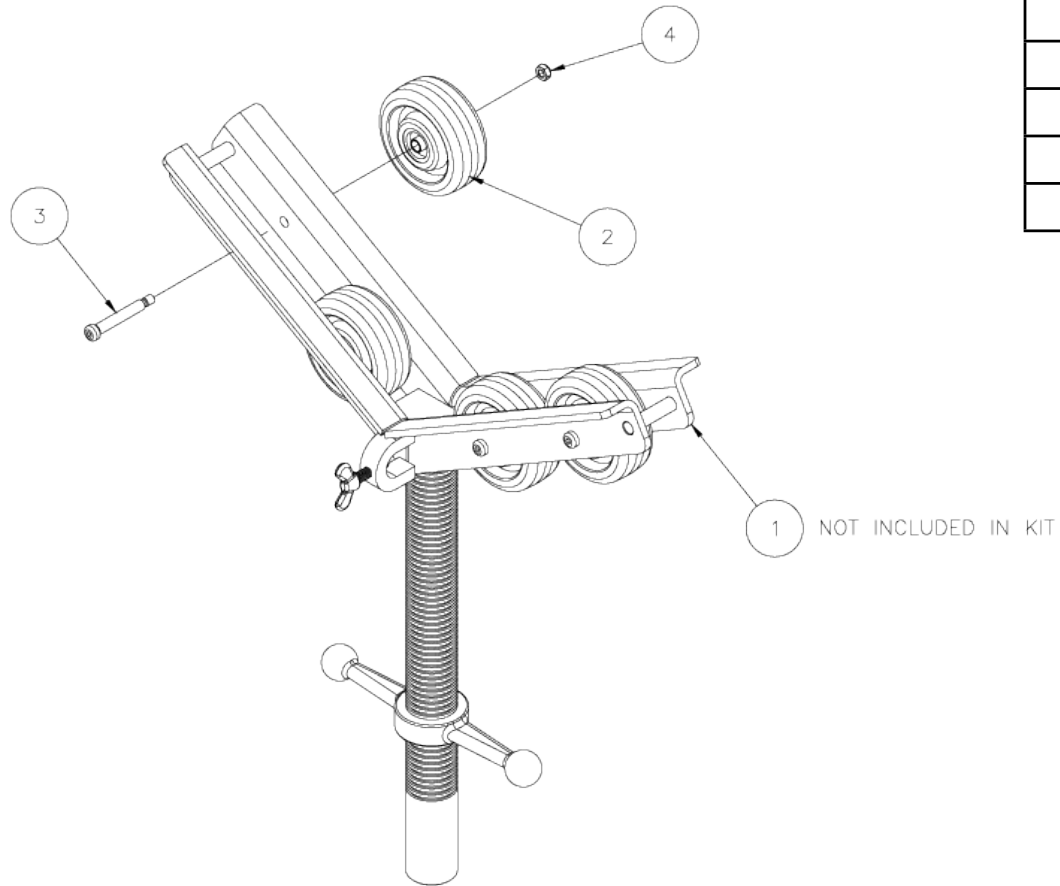

BIG V* PARTS

Item	Part No.	Description	Qty
1	780261	BASE WLDMT, BIG-V-JACK	1
2	781415	BIG VEE HDASSY W/SPANNER NUT	1

SS ROLLER HEAD KIT (781407)

Item	Part No.	Description	Qty
1	781415	BIG VEE HD ASSY W/ SPANNER NUT	1
2	780509	ROLLER WHEEL "SS"	4
2	780568	ROLLER WHEEL , 1-PC PM	4
3	771061	SCREW, HHC 3/8-16 X 3 GRD 5	4
4	772355	NUT, INSERT LOCK 3/8-16	4
5	775031	BUSH, BZ 3/8 X 5/8 X 1-3/4"	4

S.S VEE HEAD KIT (781382)

Item	Part No.	Description	Qty
1	781415	BIG VEE HD ASSY W/ SPANNER NUT	1
2	781391	VEE HEAD LINER SS MJ/BV	4
3	781393	SLEEVE SPACER MJ/BV, SS	4
4	771061	SCREW, HHC 3/8-16 X 3 GRD 5	4
5	772355	NUT, INSERT LOCK 3/8-16	4

LARGE ROLLER HEAD KIT (781406)

Item	Part No.	Description	Qty
1	781415	BIG VEE HD ASSY W/SPANNER NUT	1
2	779055	WHEEL, POWDERED METAL	4
3	771061	SCREW, HHC 3/8-16 X 3 GRD 5	4
4	772355	NUT, INSERT LOCK 3/8-16	4
5	775031	BUSH, BZ 3/8 X 5/8 X 1-3/4"	4

ROLLER HEAD KIT, RUBBER (781394)

Item	Part No.	Description	Qty
1	781415	BIG VEE HD ASSY W/SPANNER NUT	1
2	780507	RUBBER WHEEL W/BUSHINGS AD-9R	4
3	771061	SCREW, HHC 3/8-16 X 3 GRD 5	4
4	772355	NUT, INSERT LOCK 3/8-16	4