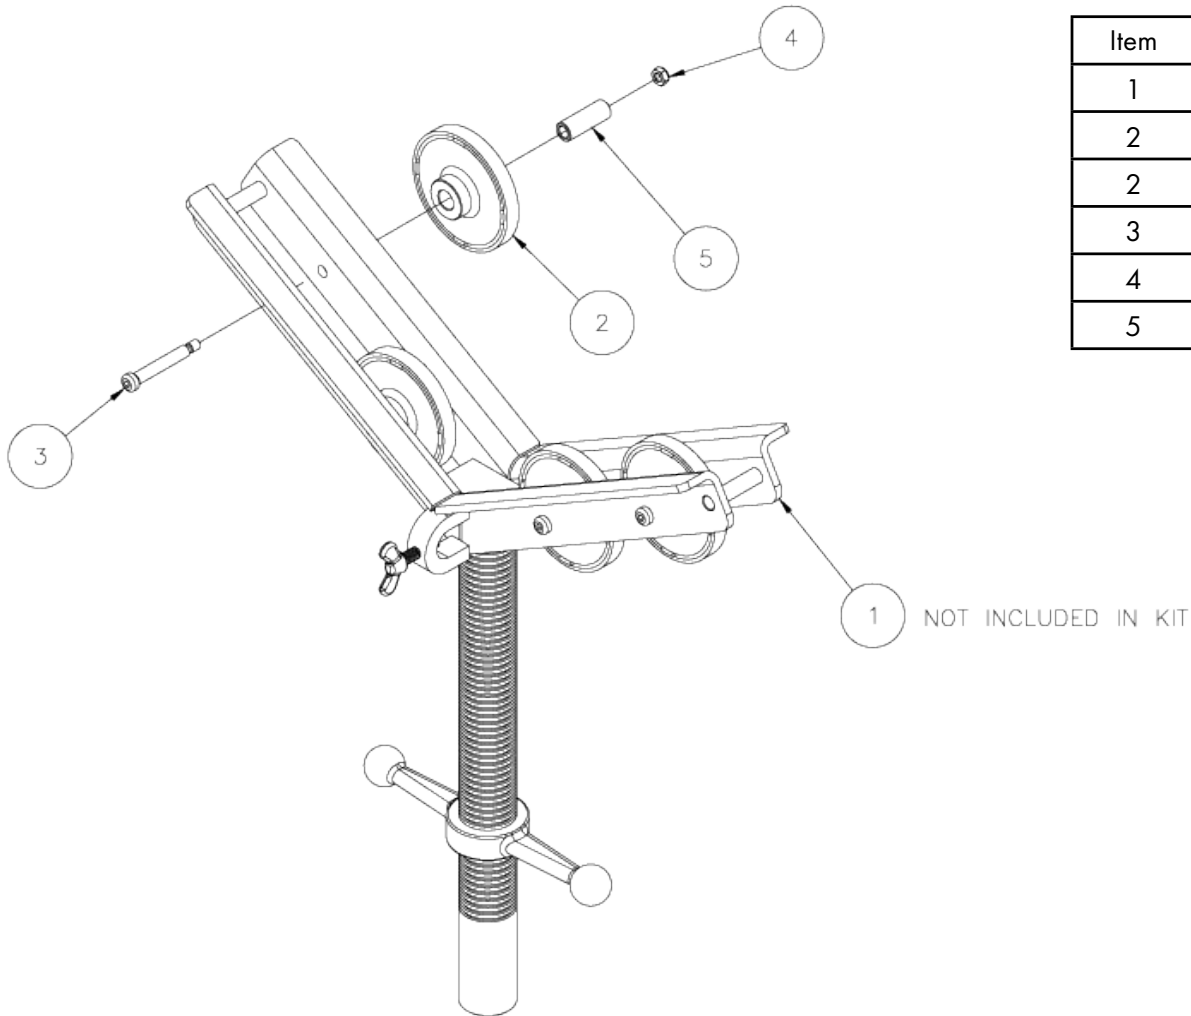

BIG V* PARTS

Item	Part No.	Description	Qty
1	780261	BASE WLDMT, BIG-V-JACK	1
2	781415	BIG VEE HDASSY W/SPANNER NUT	1

SS ROLLER HEAD KIT (781407)

Item	Part No.	Description	Qty
1	781415	BIG VEE HD ASSY W/ SPANNER NUT	1
2	780509	ROLLER WHEEL "SS"	4
2	780568	ROLLER WHEEL , 1-PC PM	4
3	771061	SCREW, HHC 3/8-16 X 3 GRD 5	4
4	772355	NUT, INSERT LOCK 3/8-16	4
5	775031	BUSH, BZ 3/8 X 5/8 X 1-3/4"	4

S.S VEE HEAD KIT (781382)

Item	Part No.	Description	Qty
1	781415	BIG VEE HD ASSY W/ SPANNER NUT	1
2	781391	VEE HEAD LINER SS MJ/BV	4
3	781393	SLEEVE SPACER MJ/BV, SS	4
4	771061	SCREW, HHC 3/8-16 X 3 GRD 5	4
5	772355	NUT, INSERT LOCK 3/8-16	4

LARGE ROLLER HEAD KIT (781406)

Item	Part No.	Description	Qty
1	781415	BIG VEE HD ASSY W/SPANNER NUT	1
2	779055	WHEEL, POWDERED METAL	4
3	771061	SCREW, HHC 3/8-16 X 3 GRD 5	4
4	772355	NUT, INSERT LOCK 3/8-16	4
5	775031	BUSH, BZ 3/8 X 5/8 X 1-3/4"	4

ROLLER HEAD KIT, RUBBER (781394)

Item	Part No.	Description	Qty
1	781415	BIG VEE HD ASSY W/SPANNER NUT	1
2	780507	RUBBER WHEEL W/BUSHINGS AD-9R	4
3	771061	SCREW, HHC 3/8-16 X 3 GRD 5	4
4	772355	NUT, INSERT LOCK 3/8-16	4