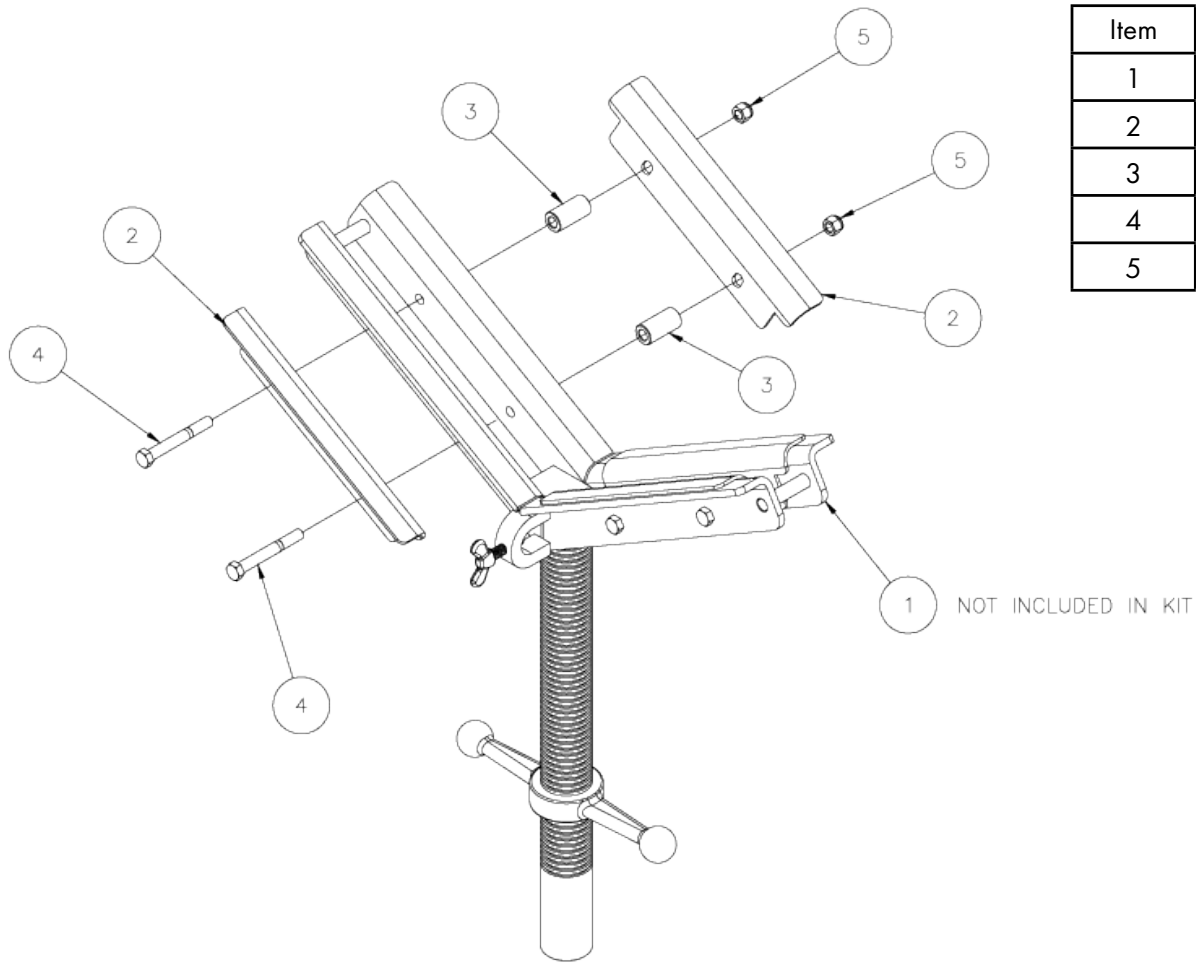

BIG V* PARTS

Item	Part No.	Description	Qty
1	780261	BASE WLDMT, BIG-V-JACK	1
2	781415	BIG VEE HDASSY W/SPANNER NUT	1

SS ROLLER HEAD KIT (781407)

Item	Part No.	Description	Qty
1	781415	BIG VEE HD ASSY W/ SPANNER NUT	1
2	780509	ROLLER WHEEL "SS"	4
2	780568	ROLLER WHEEL , 1-PC PM	4
3	771061	SCREW, HHC 3/8-16 X 3 GRD 5	4
4	772355	NUT, INSERT LOCK 3/8-16	4
5	775031	BUSH, BZ 3/8 X 5/8 X 1-3/4"	4

S.S VEE HEAD KIT (781382)

Item	Part No.	Description	Qty
1	781415	BIG VEE HD ASSY W/ SPANNER NUT	1
2	781391	VEE HEAD LINER SS MJ/BV	4
3	781393	SLEEVE SPACER MJ/BV, SS	4
4	771061	SCREW, HHC 3/8-16 X 3 GRD 5	4
5	772355	NUT, INSERT LOCK 3/8-16	4

LARGE ROLLER HEAD KIT (781406)

Item	Part No.	Description	Qty
1	781415	BIG VEE HD ASSY W/SPANNER NUT	1
2	779055	WHEEL, POWDERED METAL	4
3	771061	SCREW, HHC 3/8-16 X 3 GRD 5	4
4	772355	NUT, INSERT LOCK 3/8-16	4
5	775031	BUSH, BZ 3/8 X 5/8 X 1-3/4"	4

ROLLER HEAD KIT, RUBBER (781394)

Item	Part No.	Description	Qty
1	781415	BIG VEE HD ASSY W/SPANNER NUT	1
2	780507	RUBBER WHEEL W/BUSHINGS AD-9R	4
3	771061	SCREW, HHC 3/8-16 X 3 GRD 5	4
4	772355	NUT, INSERT LOCK 3/8-16	4