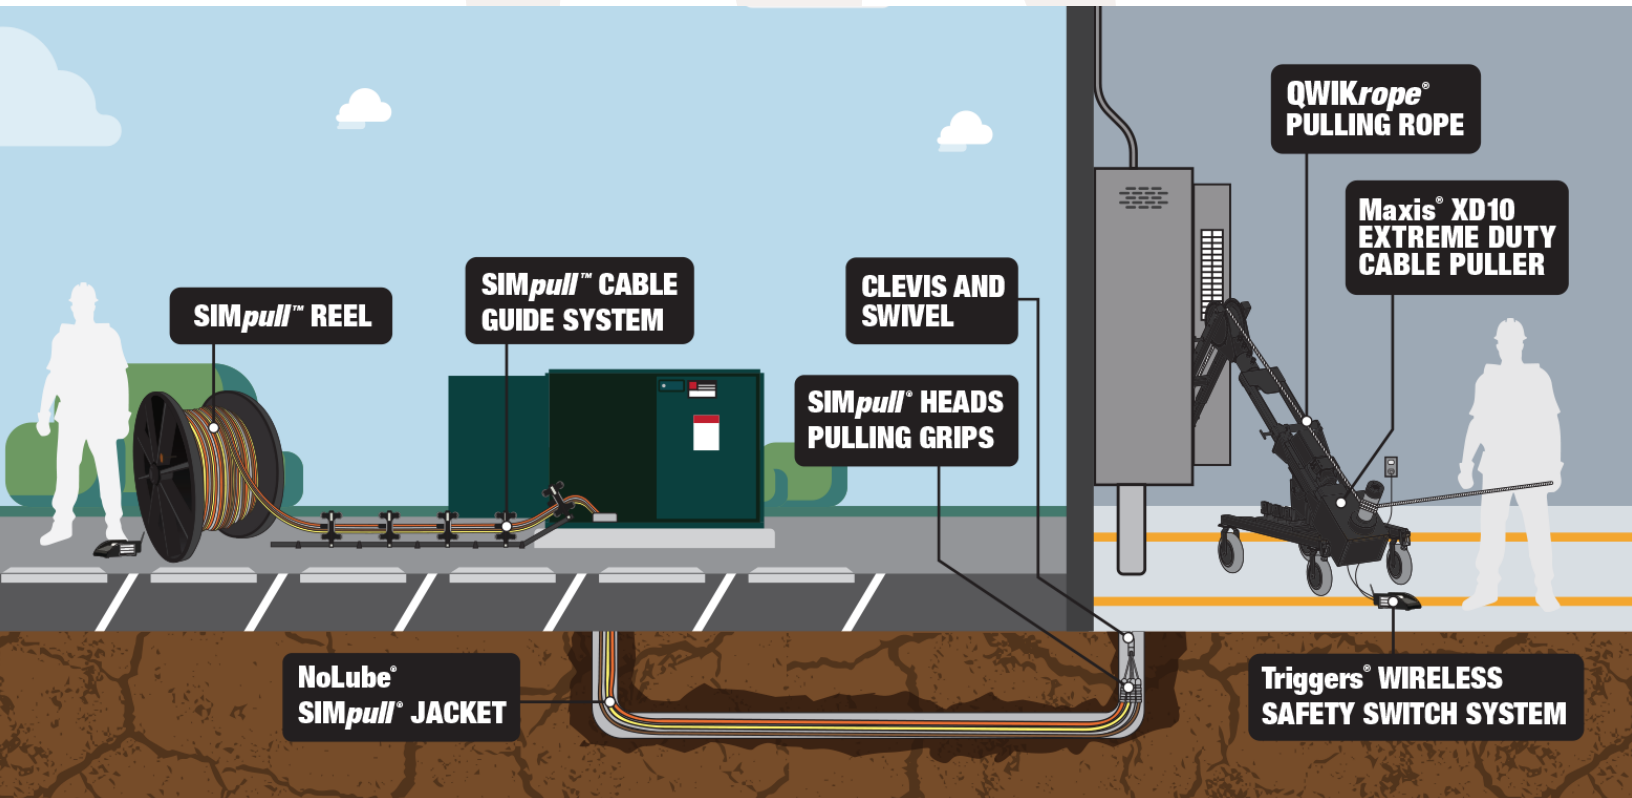

Southwire®

BUILDING EFFICIENCY ON-TIME, ON-BUDGET AND ON-TASK WITH SOUTHWIRE CABLE PULLING SOLUTIONS!

Avoid costly delays and frustration with building solutions that power new innovations in residential and commercial construction across the nation. From pre-construction planning to installation and completion, our trusted cable pulling experts are available to help you choose the right solutions to maximize efficiency and avoid delays. With our industry leading products and expert service, we partner with you to provide labor-saving solutions for your most difficult projects start to finish. Let's exceed expectations together.

SCAN TO LEARN MORE

WORK SMARTER ON THE JOBSITE

SAVING TIME TO REDEPLOY ON TO THE NEXT TASKS

MORE EFFICIENT FASTER INSTALL

**BUILT FOR DURABILITY.
BUILT FOR RELIABILITY.
BUILT FOR WORK.™**

1-855-798-6657 | SOUTHWIRETOOLS.COM

©2024 Southwire Company, LLC. All rights reserved.
*Registered Trademark & ™Trademark of Southwire Company, LLC.