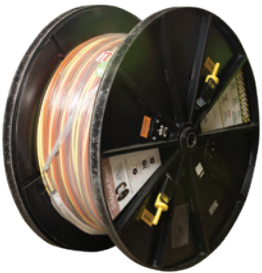

SIMpull™ REEL

- The SIMpull™ Reel Maneuverable Payoff System revolutionizes the job site by allowing one person to safely move a reel that weighs up to 6,000 lbs., without the need of pallet jacks or other equipment.

QWIKrope® PULLING ROPE

- QWIKrope® an innovative high performance pulling rope that is UV resistant, lightweight and ultra low stretch for all your feeder wire solutions.

SIMpull® HEADS PULLING GRIPS

- The SIMpull® HEAD pulling device eliminates the need to make up a pulling head on the jobsite and reduce waste.

MAXIS® XD10 EXTREME DUTY CABLE PULLER

- The Maxis® XD10 extreme duty cable puller is designed to thrive in the most extreme pulling conditions. Pull faster and safer up to 10,000 lbs.

TRIGGERS® WIRELESS SAFETY SWITCH SYSTEM