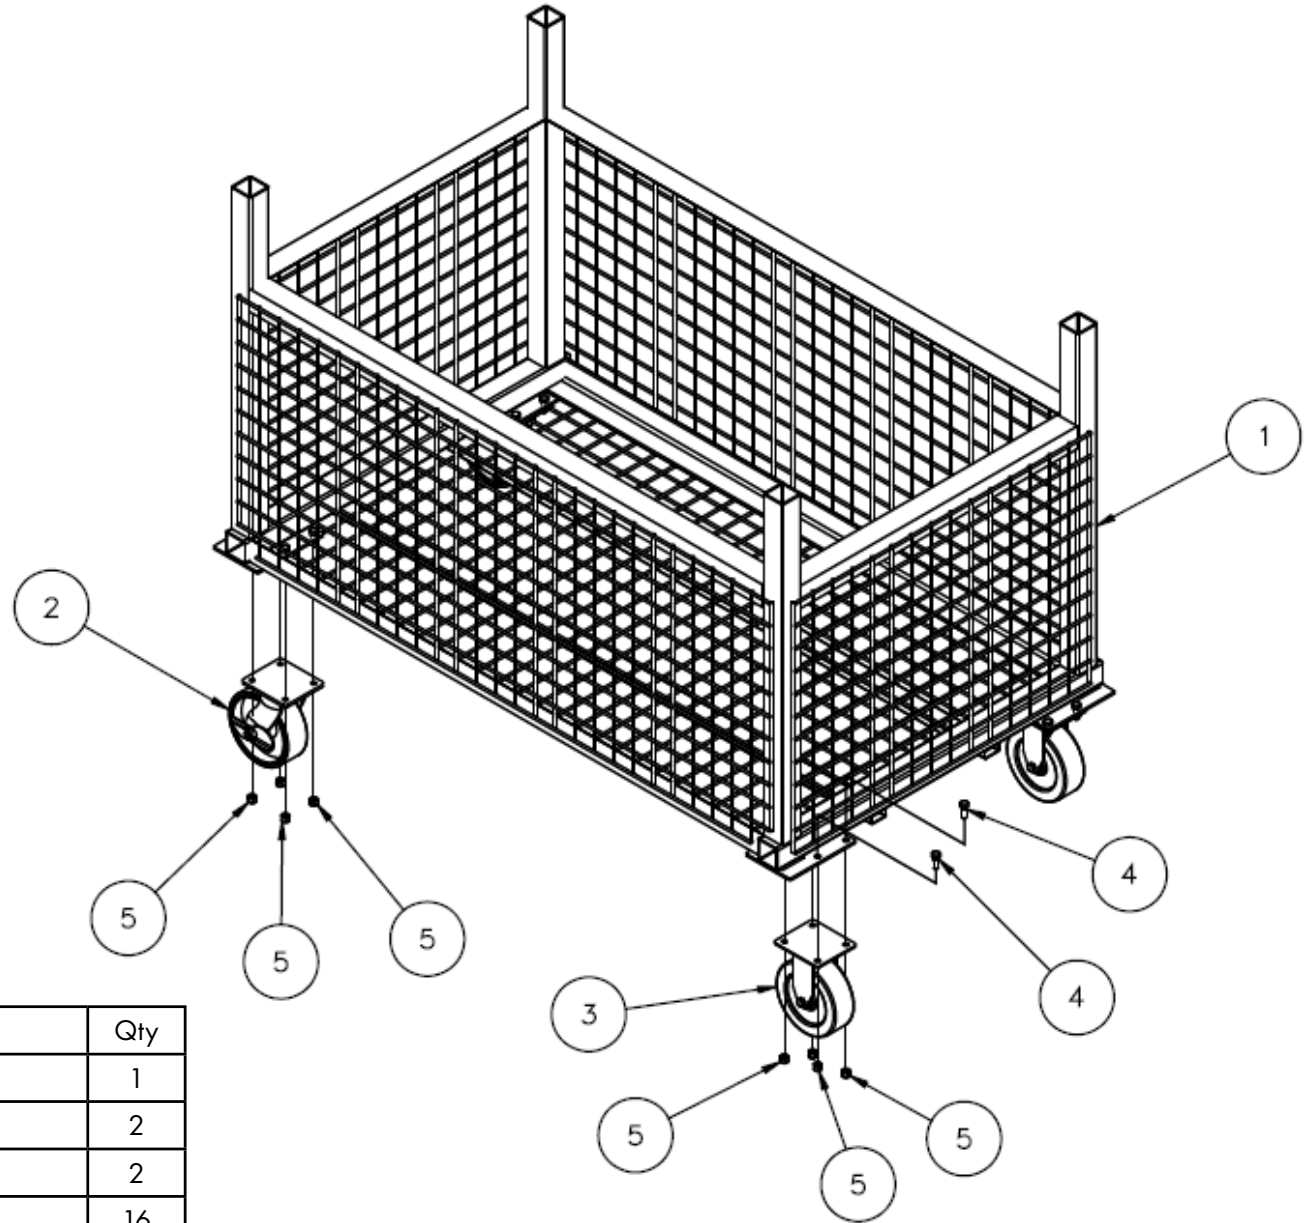

TAINER MAC™ 60 PARTS (784990)

Item	Part No.	Description	Qty
1	784991	TAINER MAC™ WELDMENT	1
2	779038	CASTER, 6" SWIVEL	2
3	779039	CASTER, 6" RIGID	2
4	771107	SCREW, HHC 3/8-16 X 1"	16
5	772355	NUT, INSERT LOCK 3/8-16	16

TAINER MAC™ 45 PARTS (784989)

Item	Part No.	Description	Qty
1	785027	TAINER MAC™ WELDMENT, T-45	1
2	779038	CASTER, 6" SWIVEL - TAINER MAC	4
3	771107	SCREW, HHC 3/8-16 X 1"	16
4	772355	NUT, INSERT LOCK 3/8 - 16	16

TAINER MAC™ 30 PARTS (784988)

Item	Part No.	Description	Qty
1	785013	TAINER MAC™ WELDMENT, T-30	1
2	779038	CASTER, 6" SWIVEL - TAINER MAC	4
3	771107	SCREW, HHC 3/8-16 X 1"	16
4	772355	NUT, INSERT LOCK 3/8 - 16	16