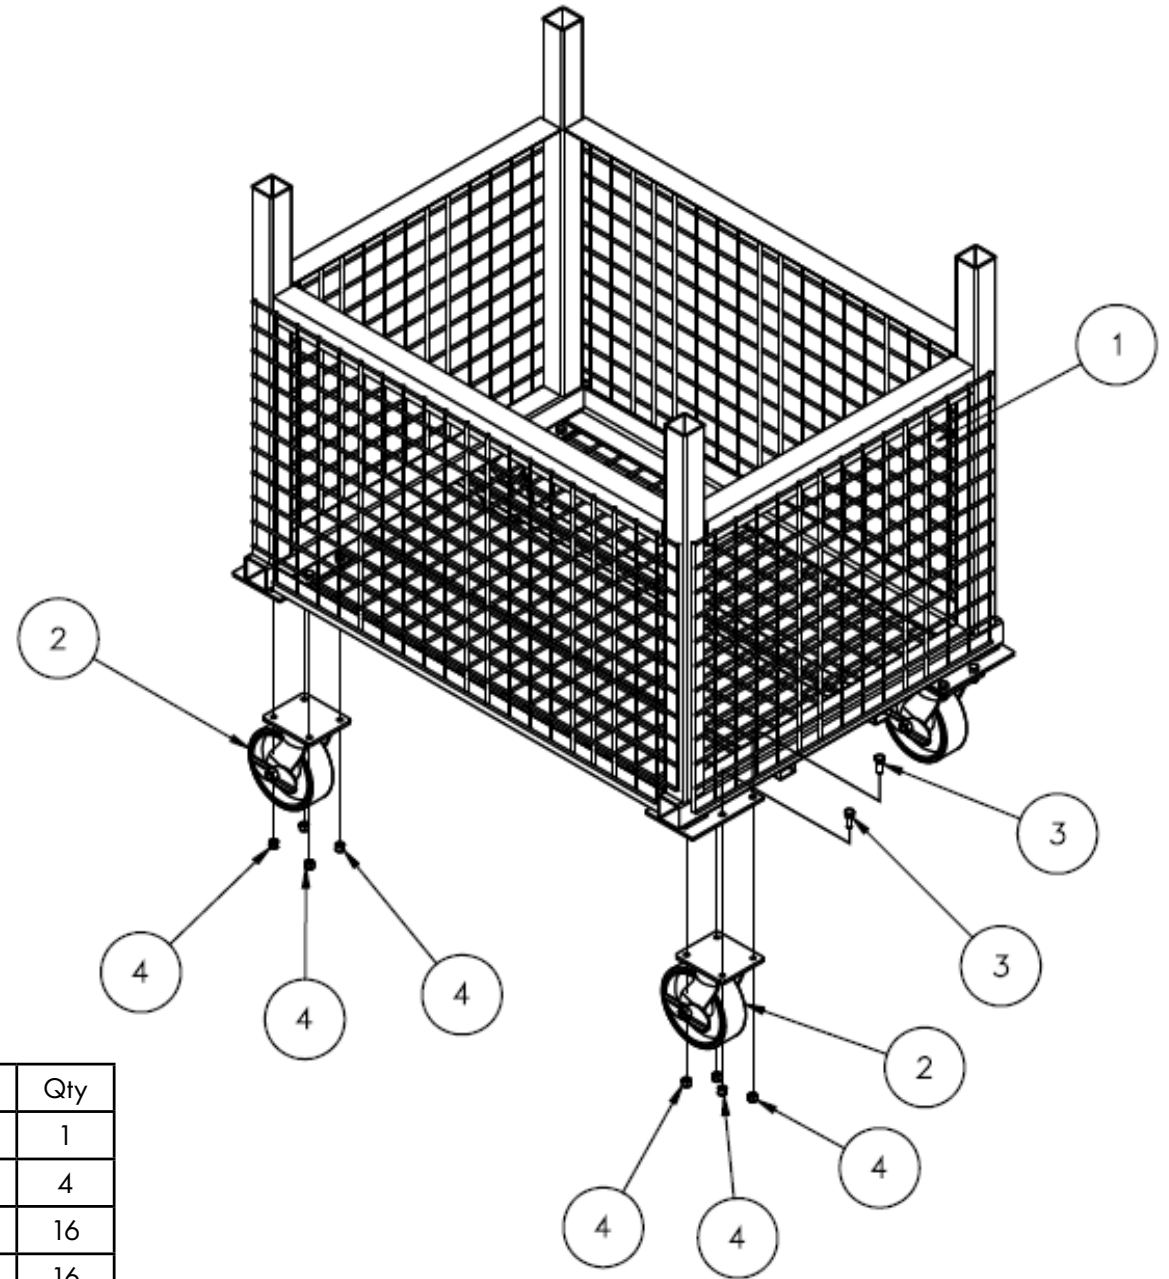

TAINER MAC™ 60 PARTS (784990)

Item	Part No.	Description	Qty
1	784991	TAINER MAC™ WELDMENT	1
2	779038	CASTER, 6" SWIVEL	2
3	779039	CASTER, 6" RIGID	2
4	771107	SCREW, HHC 3/8-16 X 1"	16
5	772355	NUT, INSERT LOCK 3/8-16	16

TAINER MAC™ 45 PARTS (784989)

Item	Part No.	Description	Qty
1	785027	TAINER MAC™ WELDMENT, T-45	1
2	779038	CASTER, 6" SWIVEL - TAINER MAC	4
3	771107	SCREW, HHC 3/8-16 X 1"	16
4	772355	NUT, INSERT LOCK 3/8 - 16	16

TAINER MAC™ 30 PARTS (784988)

Item	Part No.	Description	Qty
1	785013	TAINER MAC™ WELDMENT, T-30	1
2	779038	CASTER, 6" SWIVEL - TAINER MAC	4
3	771107	SCREW, HHC 3/8-16 X 1"	16
4	772355	NUT, INSERT LOCK 3/8 - 16	16