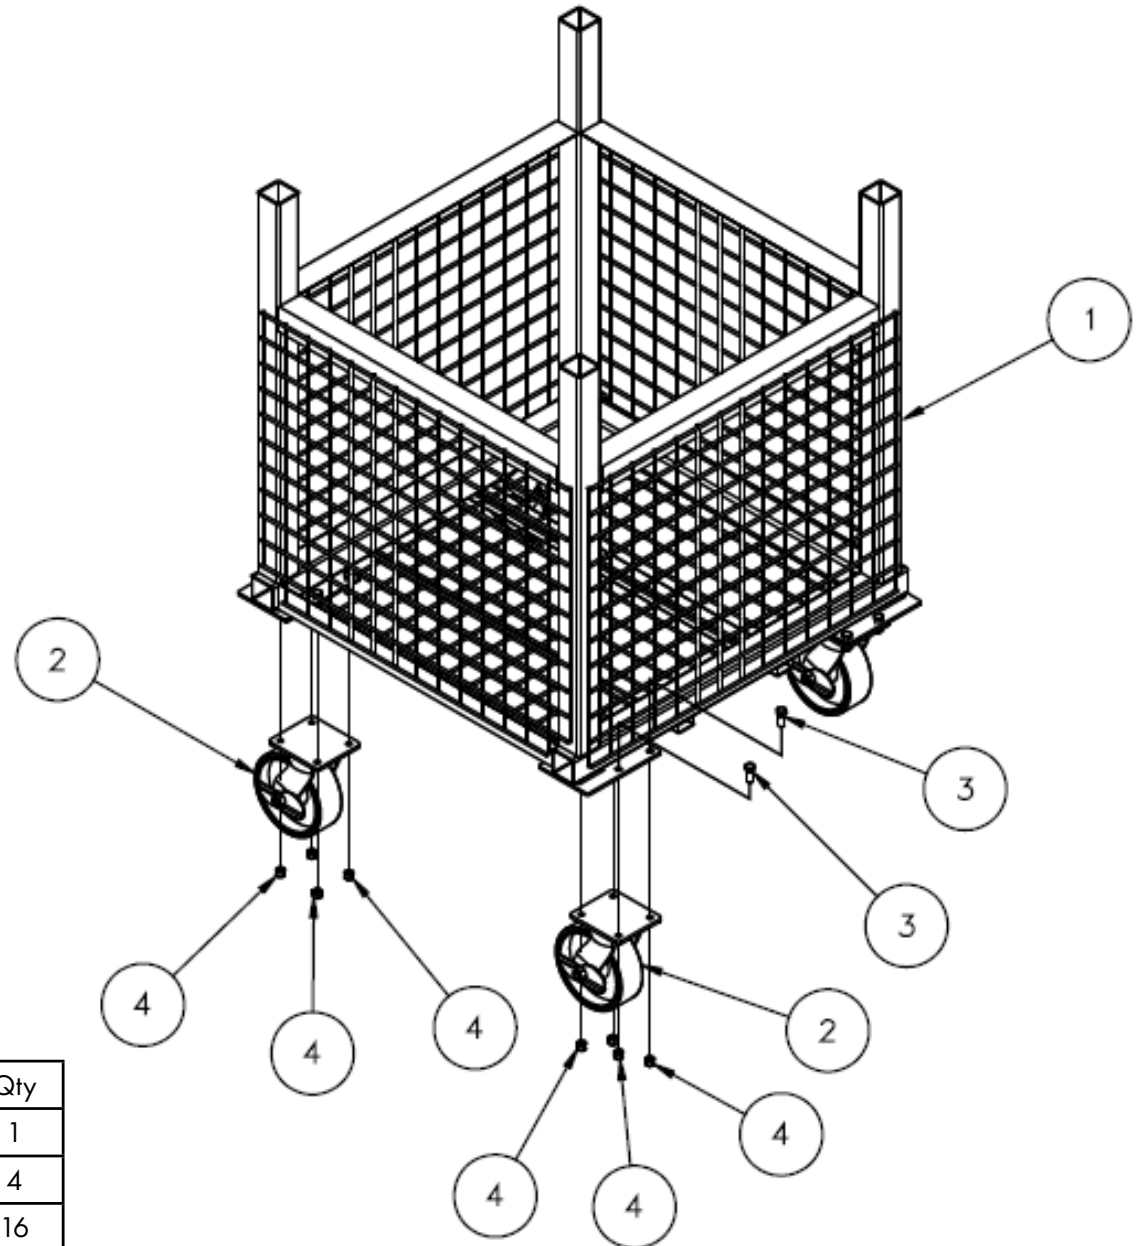

TAINER MAC™ 60 PARTS (784990)

Item	Part No.	Description	Qty
1	784991	TAINER MAC™ WELDMENT	1
2	779038	CASTER, 6" SWIVEL	2
3	779039	CASTER, 6" RIGID	2
4	771107	SCREW, HHC 3/8-16 X 1"	16
5	772355	NUT, INSERT LOCK 3/8-16	16

TAINER MAC™ 45 PARTS (784989)

Item	Part No.	Description	Qty
1	785027	TAINER MAC™ WELDMENT, T-45	1
2	779038	CASTER, 6" SWIVEL - TAINER MAC	4
3	771107	SCREW, HHC 3/8-16 X 1"	16
4	772355	NUT, INSERT LOCK 3/8 - 16	16

TAINER MAC™ 30 PARTS (784988)

Item	Part No.	Description	Qty
1	785013	TAINER MAC™ WELDMENT, T-30	1
2	779038	CASTER, 6" SWIVEL - TAINER MAC	4
3	771107	SCREW, HHC 3/8-16 X 1"	16
4	772355	NUT, INSERT LOCK 3/8 - 16	16