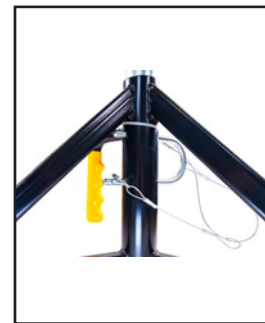

FAT JACK™ JACKS

PRODUCT FEATURES

- Base and heads rated to 6,000 lbs
- 1-1/4 inch square tube base construction
- Convenient carrying handle
- 7 inch Vee Head or Aluminum Roller Head
- 3:1 Safety Ratio
- Large Vee with locking pin & retainer
- Double locking pin with retainer
- Midi & Max fold for storage
- Mini version does not fold

MINI

MIDI

MAXI

Vee and Roller Head options

Double Locking Pin
as stored

Double Locking Pin
as engaged

PART #	DESCRIPTION	MIN HEIGHT	MAX HEIGHT	BASE	WEIGHT
787900	Maxi Fat Jack w/ Vee Head	36 in (91.4 cm)	61 in (154.9 cm)	34" x 34" x 34" (86.3 cm x 86.3 cm x 86.3 cm)	47 lbs (21.4 kg)
787901	Midi Fat Jack w/ Vee Head	26.5 in (67.3 cm)	44.5 in (113 cm)	21" x 21" x 21" (53.3 cm x 53.3 cm x 53.3 cm)	37 lbs (16.8 kg)
787902	Mini Fat Jack w/ Vee Head	16 in (40.6 cm)	28.5 in (72.4 cm)	19" x 19" x 19" (48.3 cm x 48.3 cm x 48.3 cm)	28 lbs (11.4 kg)
787903	Maxi Fat Jack w/ Roller Head	36 in (91.4 cm)	61 in (154.9 cm)	34" x 34" x 34" (86.3 cm x 86.3 cm x 86.3 cm)	47 lbs (21.4 kg)
787904	Midi Fat Jack w/ Roller Head	26.5 in (67.3 cm)	44.5 in (113 cm)	21" x 21" x 21" (53.3 cm x 53.3 cm x 53.3 cm)	37 lbs (16.8 kg)
787905	Mini Fat Jack with Roller Head	16 in (40.6 cm)	44.5 in (113 cm)	19" x 19" x 19" (48.3 cm x 48.3 cm x 48.3 cm)	28 lbs (11.4 kg)